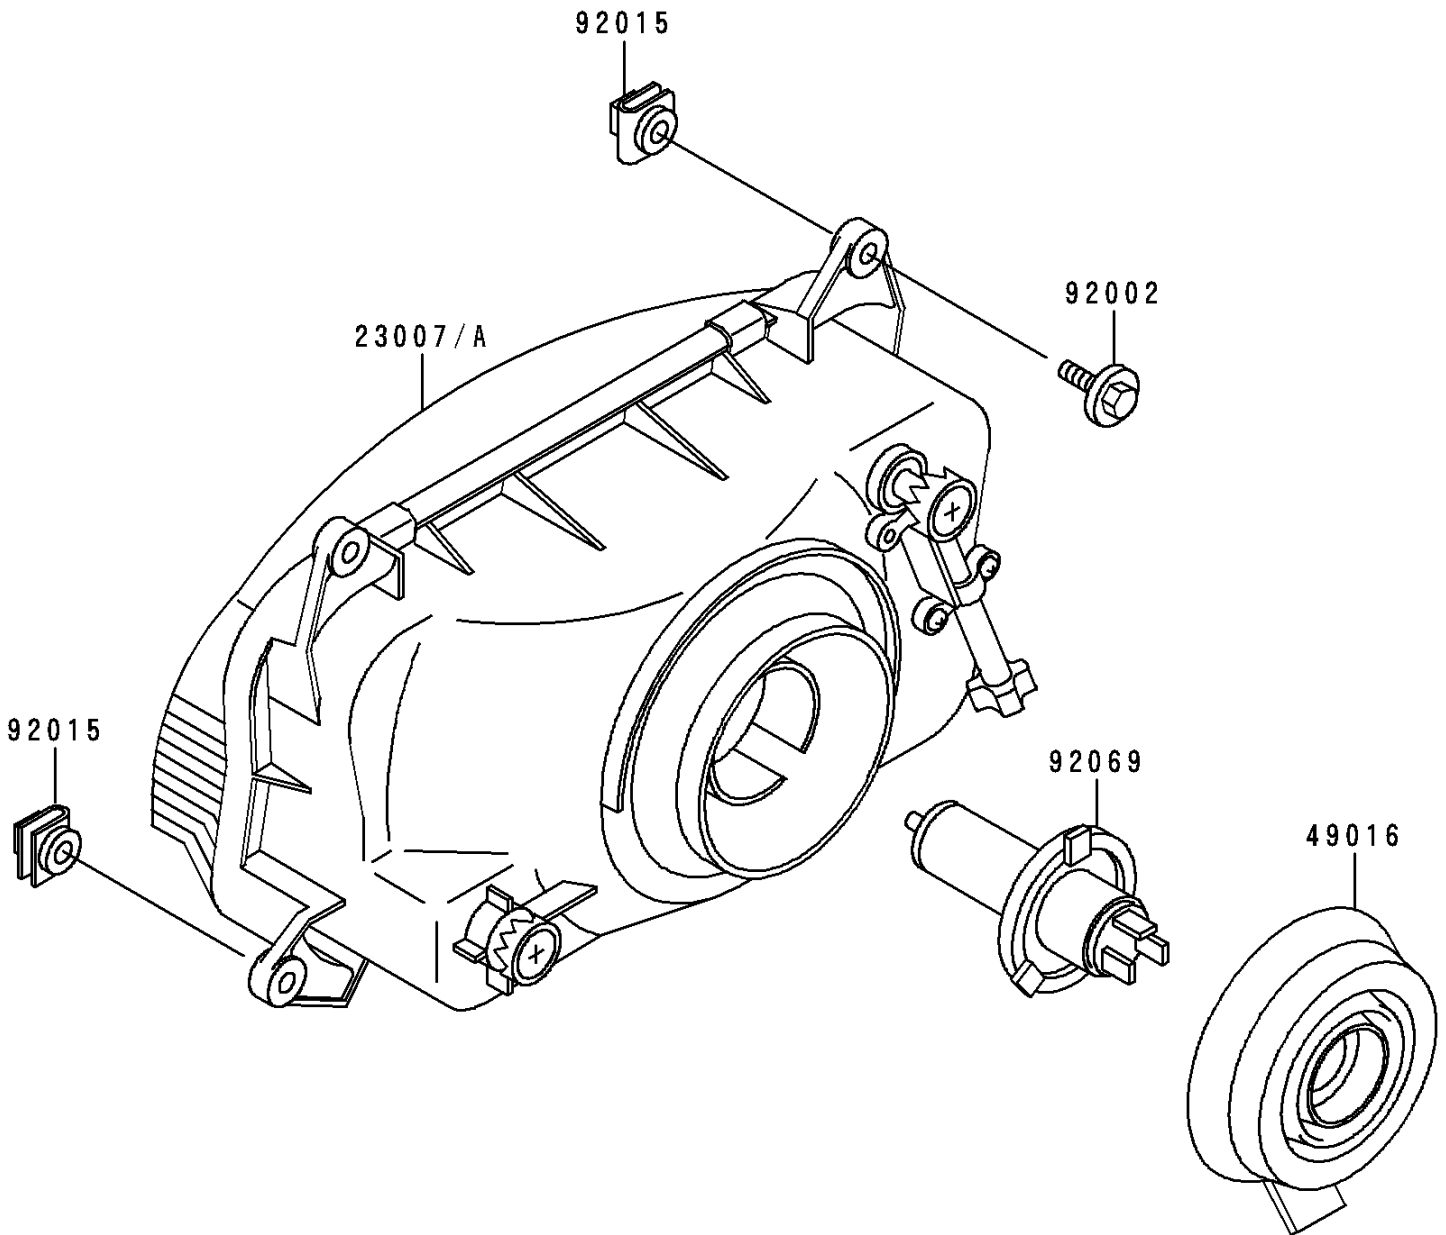

1993 Ninja® ZX™ -6 PARTS DIAGRAM

Headlight(s)

F2710

1993 Ninja® ZX™-6 PARTS LIST

Headlight(s)

ITEM NAME	PART NUMBER	QUANTITY
LENS-COMP,HEAD LAMP (Ref # 23007)	23007-1290	1
COVER-SEAL,HEAD LAMP SOCKET (Ref # 49016)	49016-1137	1
BOLT,6X22 (Ref # 92002)	92002-1262	4
NUT,6MM (Ref # 92015)	92015-1602	4
BULB,12V 60/55W,H4 (Ref # 92069)	92069-1002	1