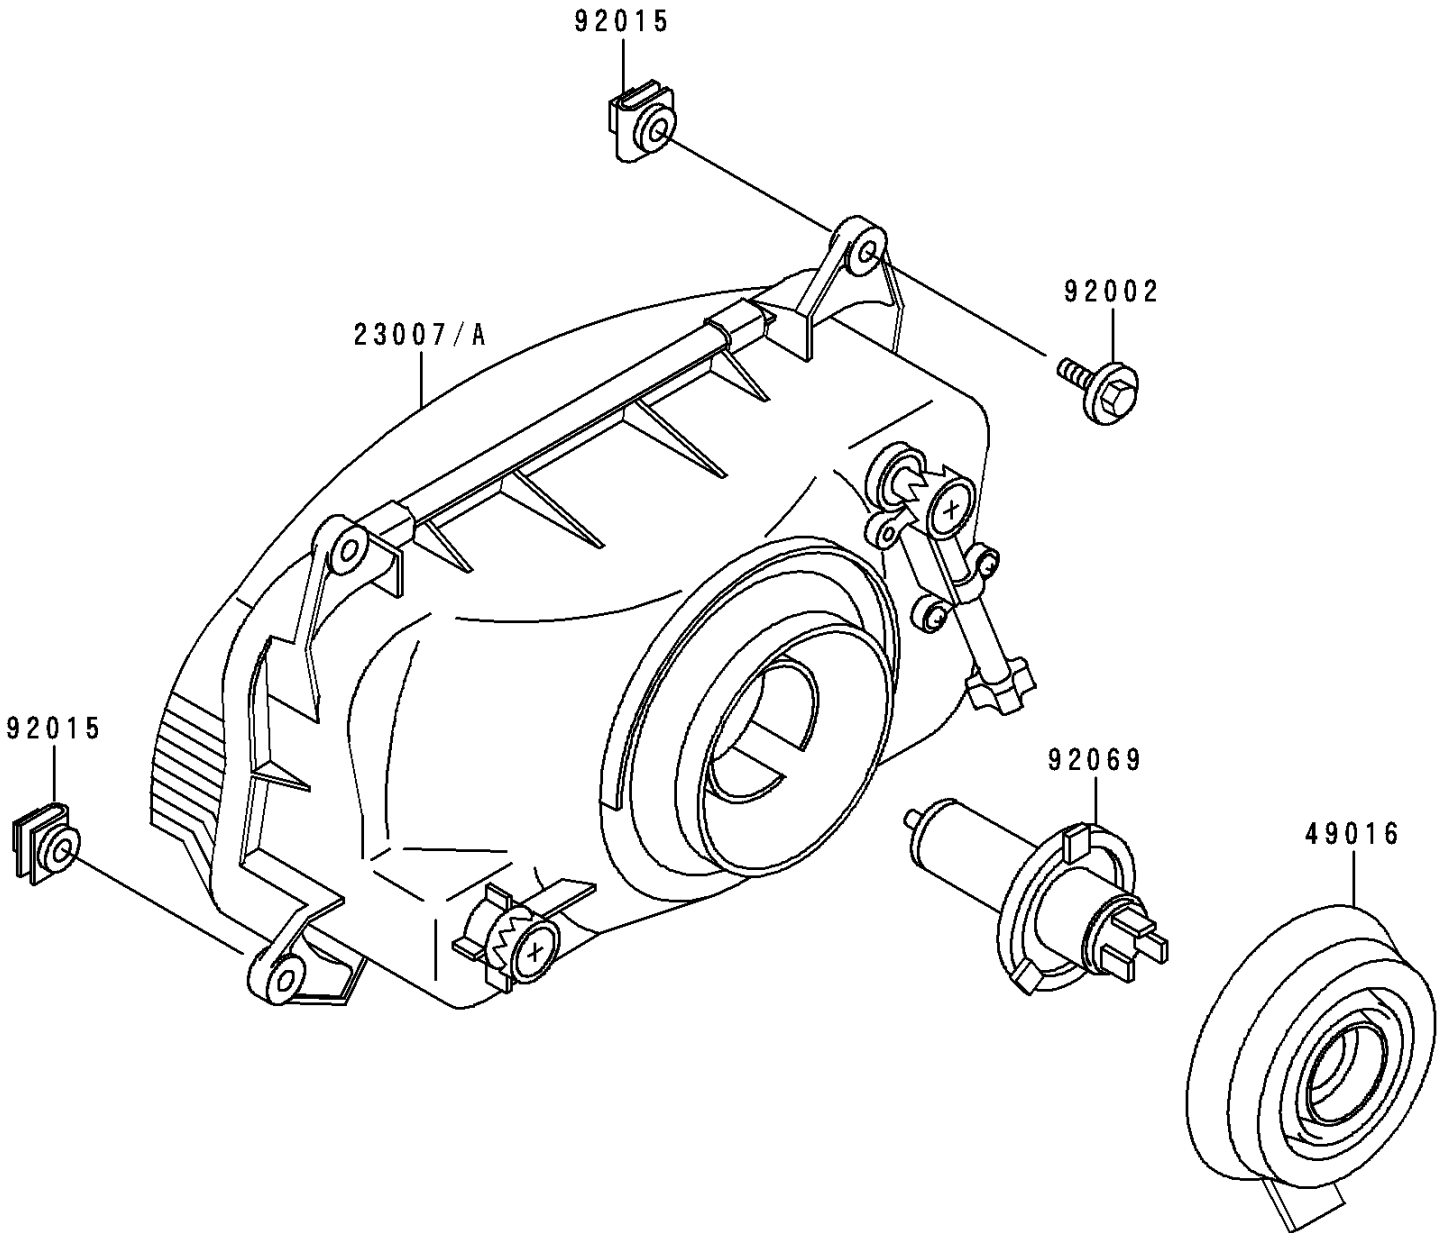

1994 Ninja® ZX™ -6 PARTS DIAGRAM

Headlight(s)

F2710

1994 Ninja® ZX™-6 PARTS LIST

Headlight(s)

ITEM NAME	PART NUMBER	QUANTITY
LENS-COMP,HEAD LAMP (Ref # 23007A)	23007-1311	1
COVER-SEAL,HEAD LAMP SOCKET (Ref # 49016)	49016-1137	1
BOLT,6X22 (Ref # 92002)	92002-1262	4
NUT,6MM (Ref # 92015)	92015-1602	4
BULB,12V 60/55W,H4 (Ref # 92069)	92069-1002	1