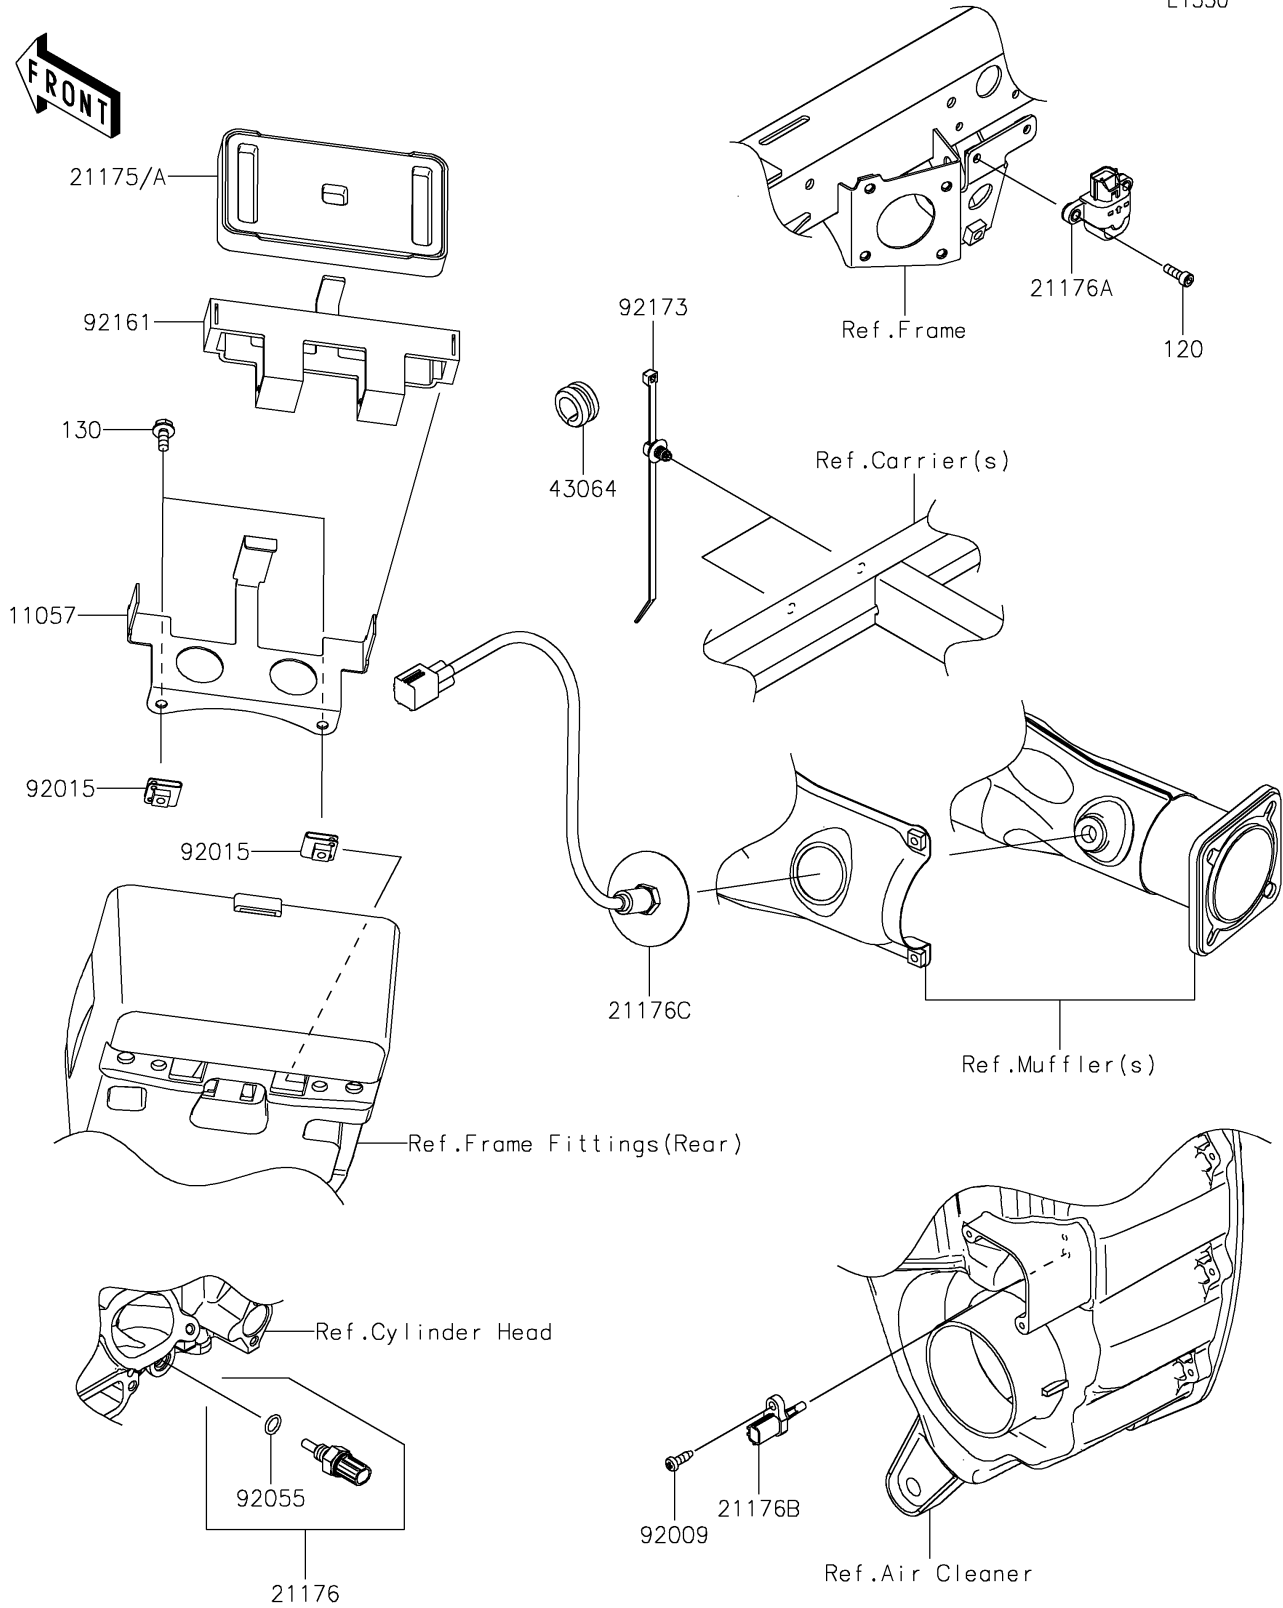

2025 Teryx KRX 1000 Blackout Edition PARTS DIAGRAM

Fuel Injection

E1530

2025 Teryx KRX 1000 Blackout Edition PARTS LIST

Fuel Injection

ITEM NAME	PART NUMBER	QUANTITY
BRACKET,ECU (Ref # 11057)	11057-2230	1
CONTROL UNIT-ELECTRONIC (Ref # 21175)	21175-1955	1
CONTROL UNIT-ELECTRONIC (Ref # 21175A)	21175-1956	1
SENSOR,WATER TEMP (Ref # 21176)	21176-0009	1
SENSOR,VEHICLE-DOWN (Ref # 21176A)	21176-0026	1
SENSOR,AIR TEMPERATURE (Ref # 21176B)	21176-0048	1
SENSOR,OXYGEN (Ref # 21176C)	21176-1147	1
GROMMET,HOSE CLAMP (Ref # 43064)	43064-007	2
SCREW,TAPPING,5X16 (Ref # 92009)	92009-1984	1
NUT,CLAMP,6MM (Ref # 92015)	92015-1678	2
RING-O,9.5X1.9 (Ref # 92055)	92055-0016	1
DAMPER,ECU (Ref # 92161)	92161-2183	1
CLAMP (Ref # 92173)	92173-2188	2
BOLT-SOCKET,5X16 (Ref # 120)	120CA0516	2
BOLT-FLANGED,6X14 (Ref # 130)	130CA0614	2