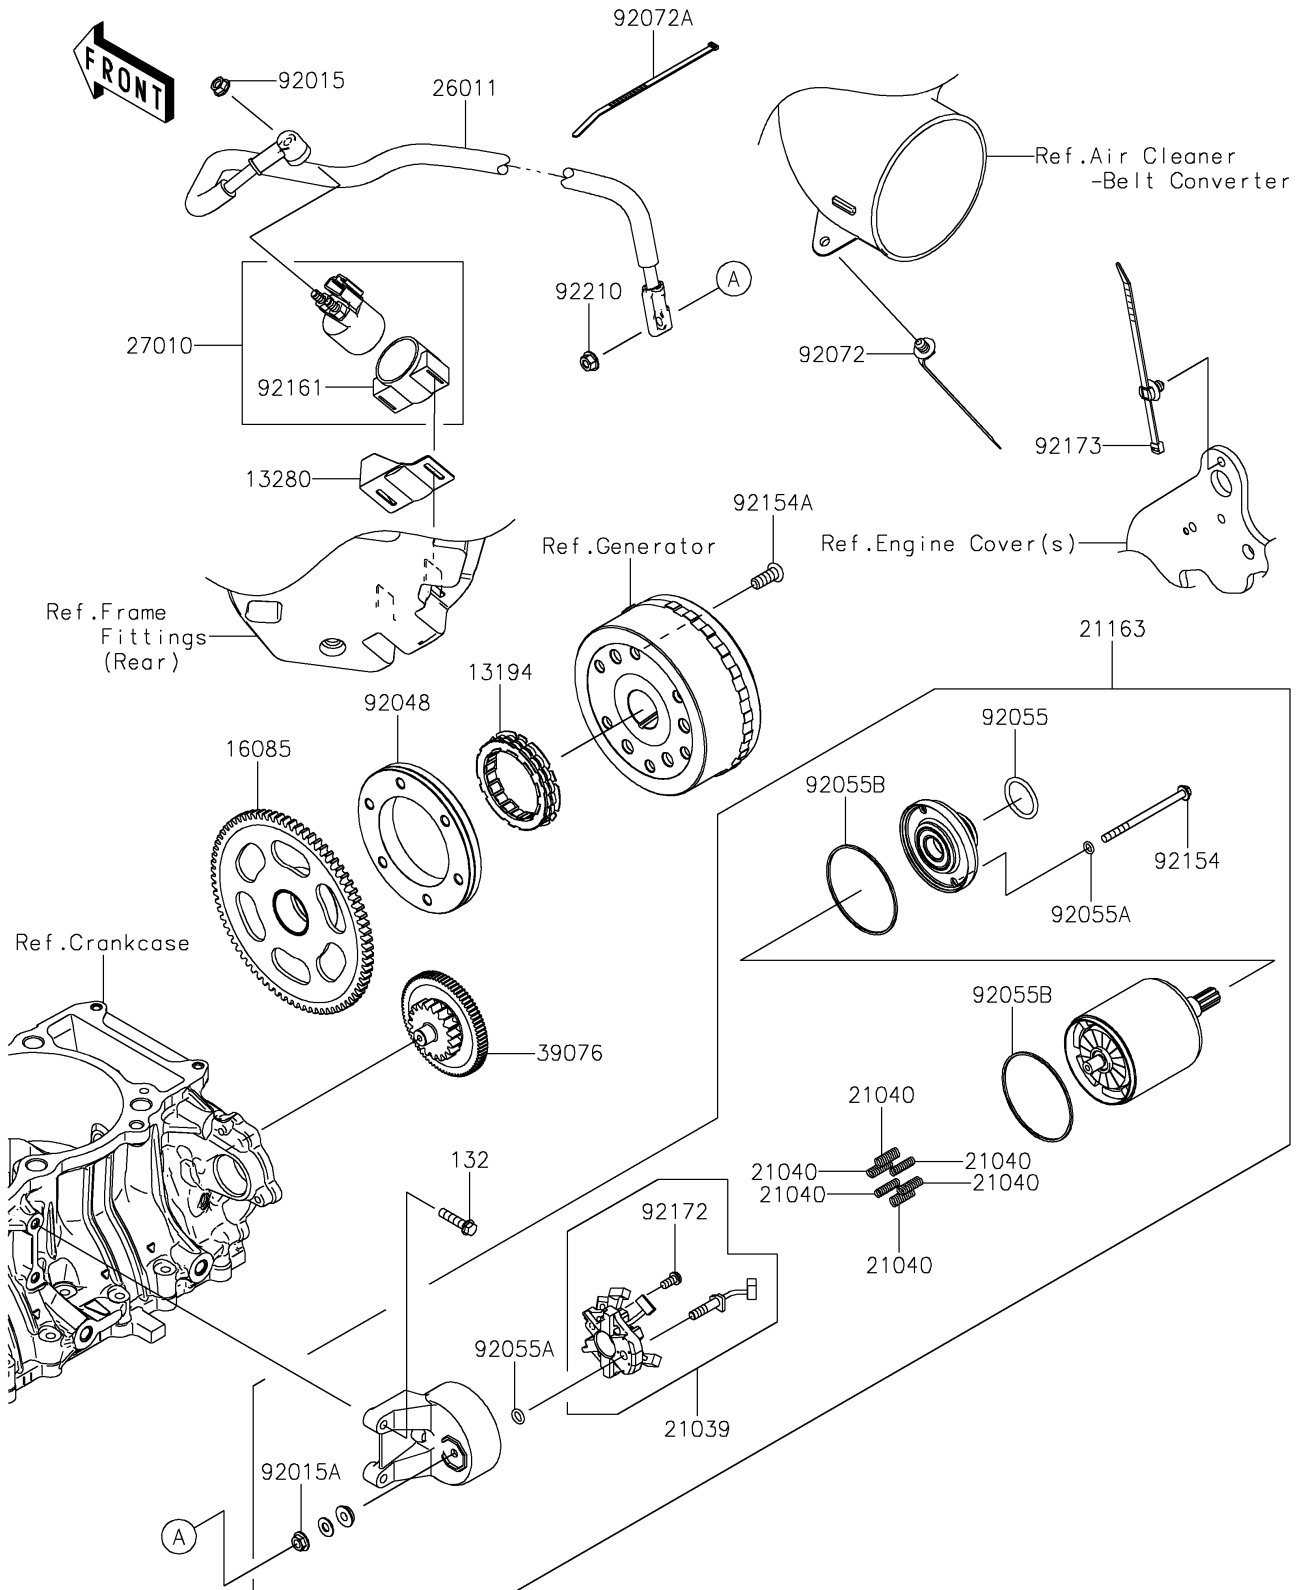

# 2025 TERYX KRX® 1000 BLACKOUT EDITION PARTS DIAGRAM

## Starter Motor

E1840

## 2025 TERYX KRX® 1000 BLACKOUT EDITION PARTS LIST

### Starter Motor

ITEM NAME	PART NUMBER	QUANTITY
CLUTCH-ONEWAY (Ref # 13194)	13194-0021	1
HOLDER,MAGNETIC SWITCH (Ref # 13280)	13280-0973	1
GEAR,76T (Ref # 16085)	16085-0691	1
BRUSH (Ref # 21039)	21039-0009	1
SPRING-BRUSH (Ref # 21040)	21040-0003	6
STARTER-ELECTRIC (Ref # 21163)	21163-0786	1
WIRE-LEAD (Ref # 26011)	26011-1914	1
SWITCH,MAGNETIC (Ref # 27010)	27010-0766	1
LIMITER (Ref # 39076)	39076-0050	1
NUT,FLANGED,6MM (Ref # 92015)	92015-1367	1
NUT,STARTER MOTOR (Ref # 92015A)	92015-1476	1
RACE (Ref # 92048)	92048-0041	1
RING-O (Ref # 92055)	92055-1276	1
RING-O,4.5X2.0 (Ref # 92055A)	92055-1370	3
RING-O,STARTER MOTOR (Ref # 92055B)	92055-1381	2
BAND,OS170-FT7(BLACK) (Ref # 92072)	92072-1414	1
BAND,L=292.1 (Ref # 92072A)	92072-3509	1
BOLT (Ref # 92154)	92154-0265	2
BOLT,TORX,8X20 (Ref # 92154A)	92154-0421	6
DAMPER,MAGNETIC SWITCH (Ref # 92161)	92161-1722	1
SCREW (Ref # 92172)	92172-0334	1
CLAMP (Ref # 92173)	92173-2188	1
NUT,6MM (Ref # 92210)	92210-0188	1
BOLT-FLANGED-SMALL,6X25 (Ref # 132)	132BA0625	2