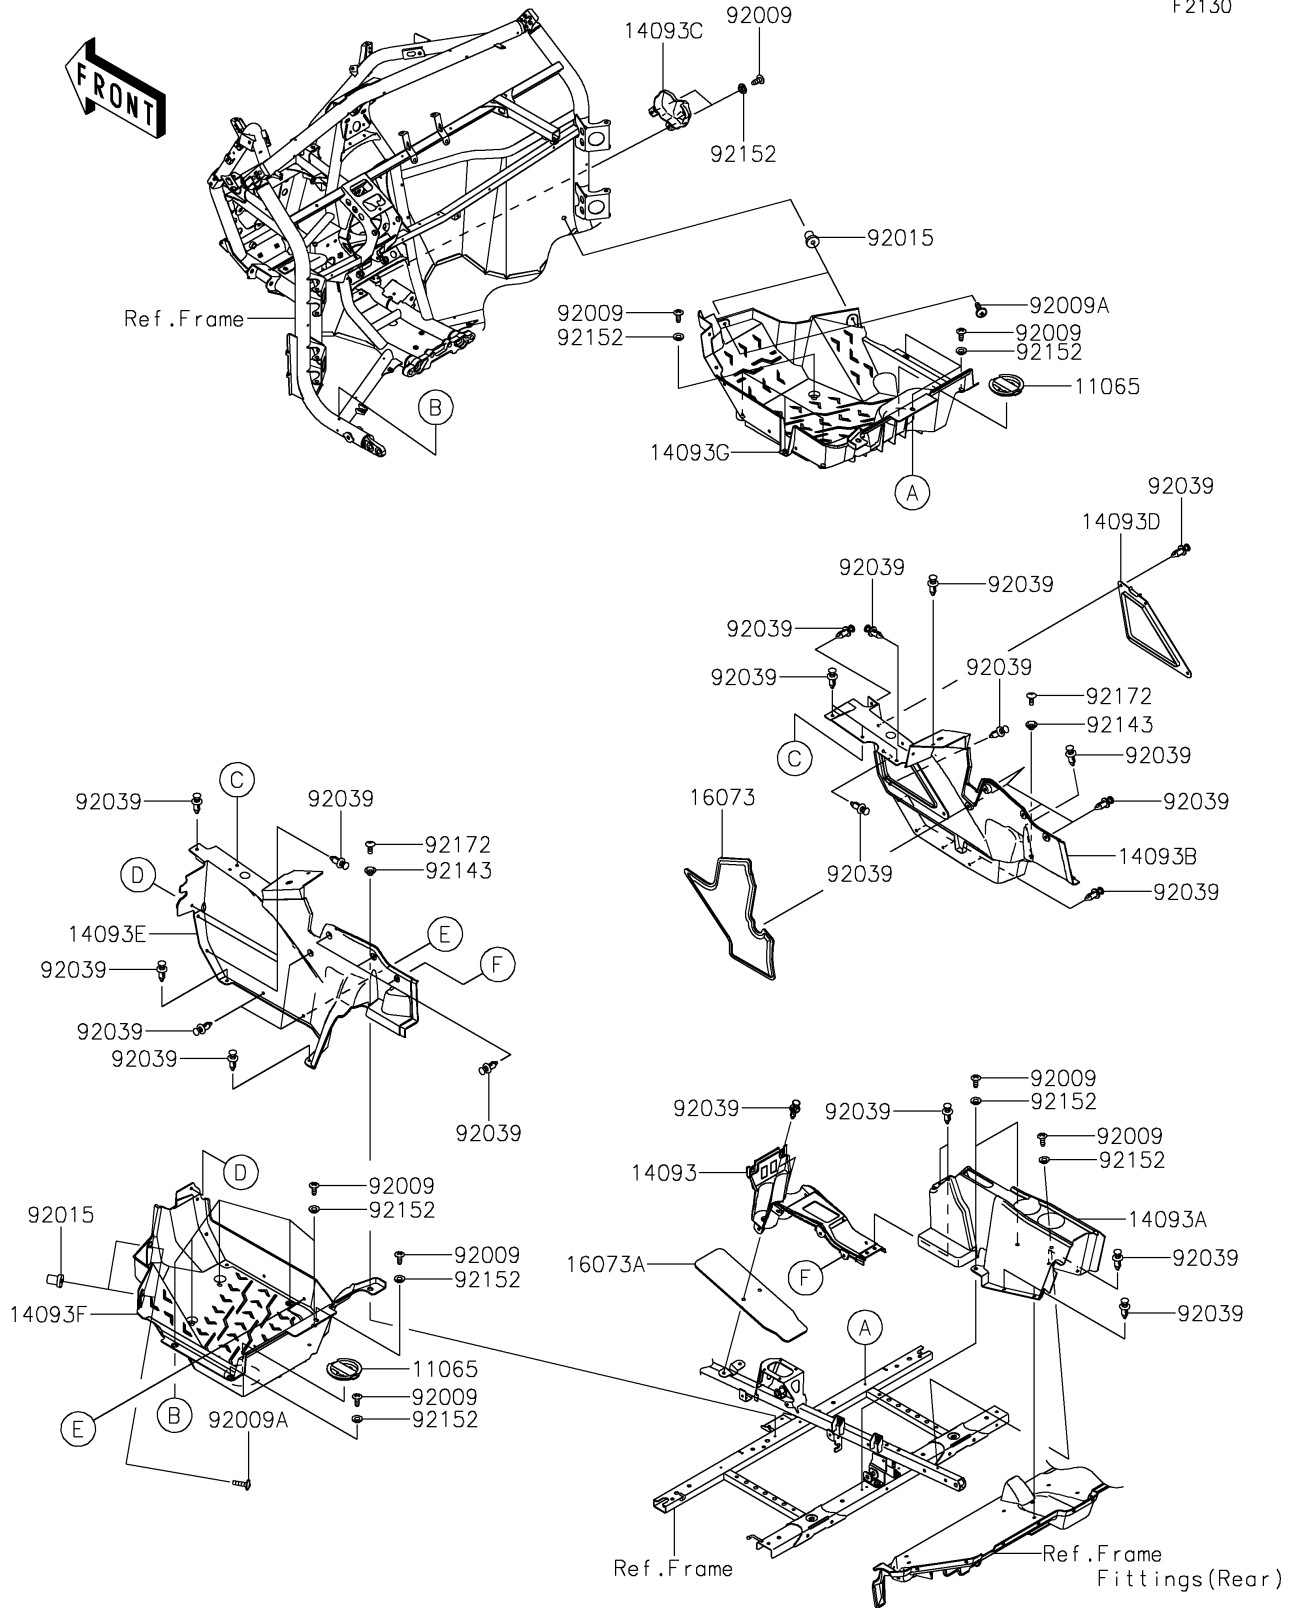

2025 Teryx KRX 1000 Blackout Edition PARTS DIAGRAM

Frame Fittings(Front)

F2130

2025 Teryx KRX 1000 Blackout Edition PARTS LIST

Frame Fittings(Front)

ITEM NAME	PART NUMBER	QUANTITY
CAP,FLOOR (Ref # 11065)	11065-1423	2
COVER,CENTER CONSOLE,FR (Ref # 14093)	14093-0833	1
COVER,CENTER CONSOLE,RR (Ref # 14093A)	14093-0834	1
COVER,FLOOR,CNT,RH (Ref # 14093B)	14093-0838	1
COVER,FR GEAR,SIDE (Ref # 14093C)	14093-0839	1
COVER,MAINTENANCE (Ref # 14093D)	14093-0850	1
COVER,FLOOR,CNT,LH (Ref # 14093E)	14093-1161	1
COVER,FLOOR,LH (Ref # 14093F)	14093-1208	1
COVER,FLOOR,RH (Ref # 14093G)	14093-1209	1
INSULATOR (Ref # 16073)	16073-0898	1
INSULATOR (Ref # 16073A)	16073-0940	1
SCREW,TAPPING,6X16 (Ref # 92009)	92009-1166	19
SCREW,6X22,BLACK (Ref # 92009A)	92009-1256	4
NUT,RUBBER,6MM (Ref # 92015)	92015-1692	4
RIVET (Ref # 92039)	92039-0776	41
COLLAR (Ref # 92143)	92143-1057	2
COLLAR,6.3X9.5X4.1 (Ref # 92152)	92152-1571	19
SCREW,TAPPING,6X16 (Ref # 92172)	92172-0739	2