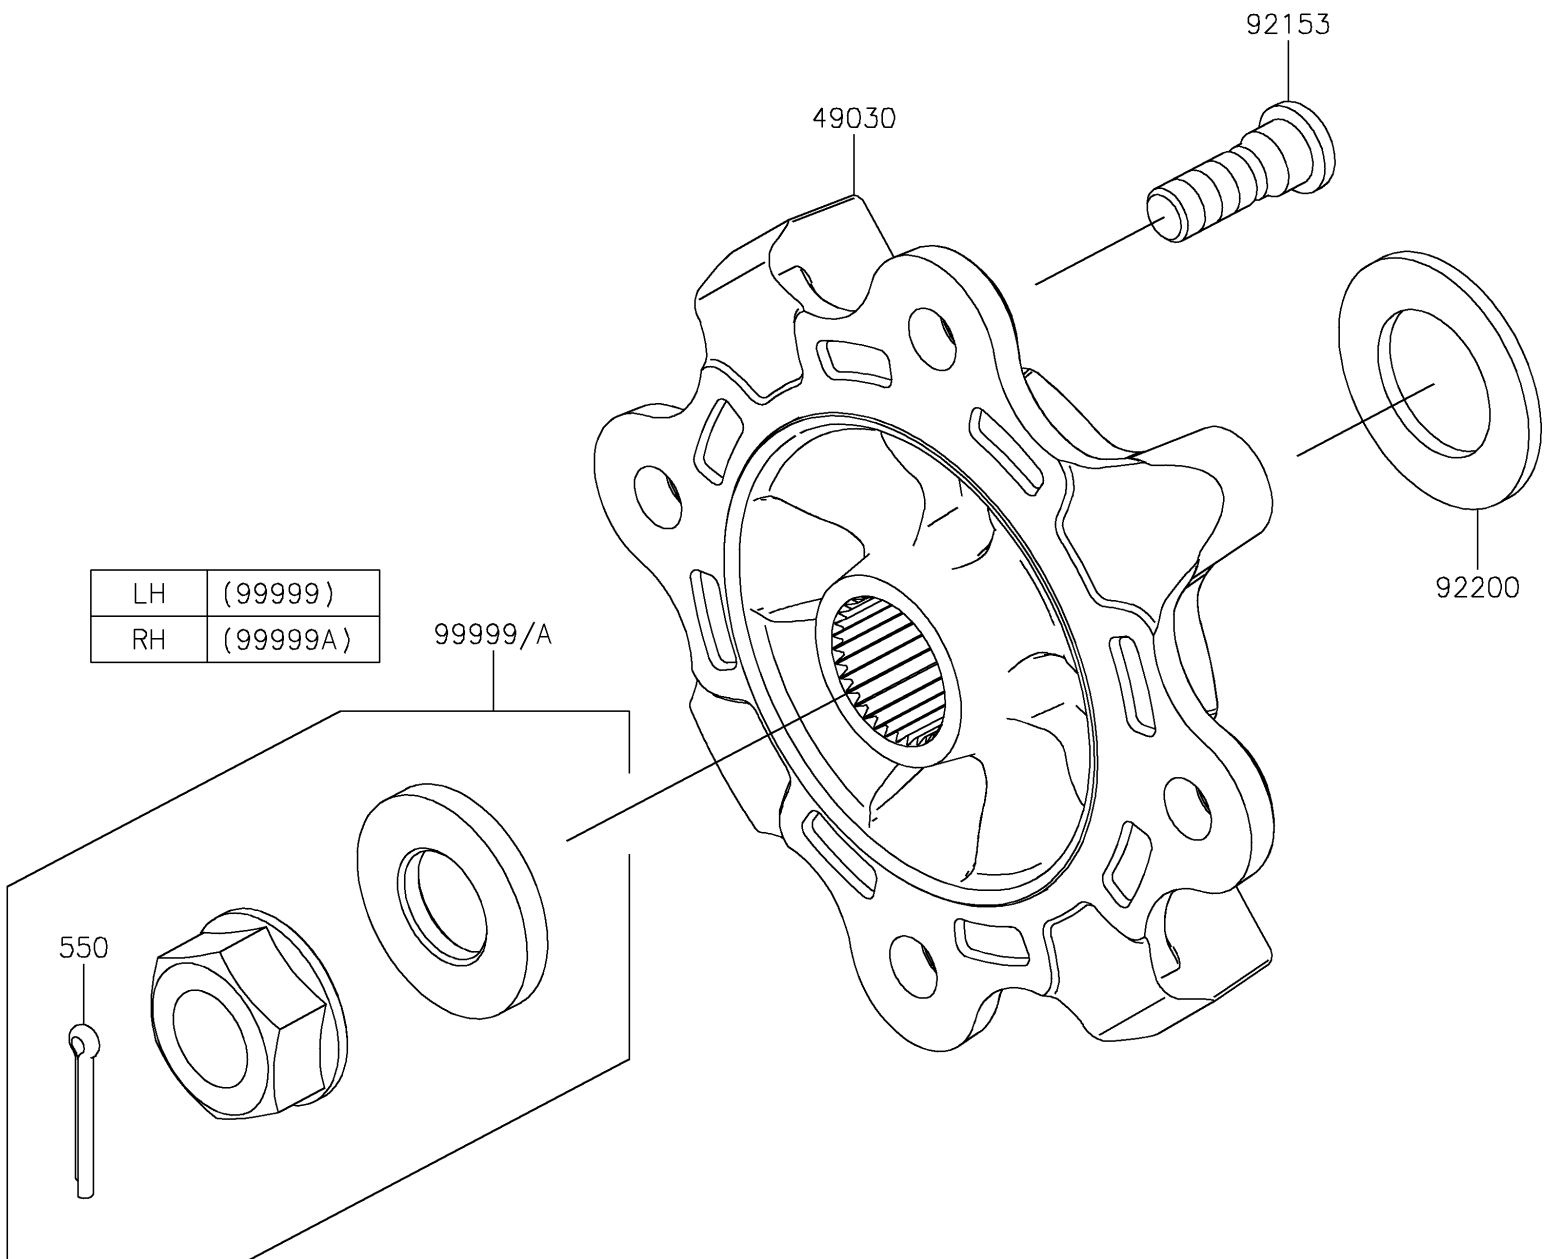

2025 Teryx KRX 1000 Blackout Edition PARTS DIAGRAM

Rear Hubs/Brakes

F2240

2025 Teryx KRX 1000 Blackout Edition PARTS LIST

Rear Hubs/Brakes

ITEM NAME	PART NUMBER	QUANTITY
HUB (Ref # 49030)	49030-0566	2
BOLT,12MM (Ref # 92153)	92153-1915	8
WASHER,33X56X3.5 (Ref # 92200)	92200-2332	2
KIT,LH AXLE NUT (Ref # 99999)	99999-0726	1
KIT,RH AXLE NUT (Ref # 99999A)	99999-0727	1
PIN-COTTER,4.0X30 (Ref # 550)	550AA4030	1