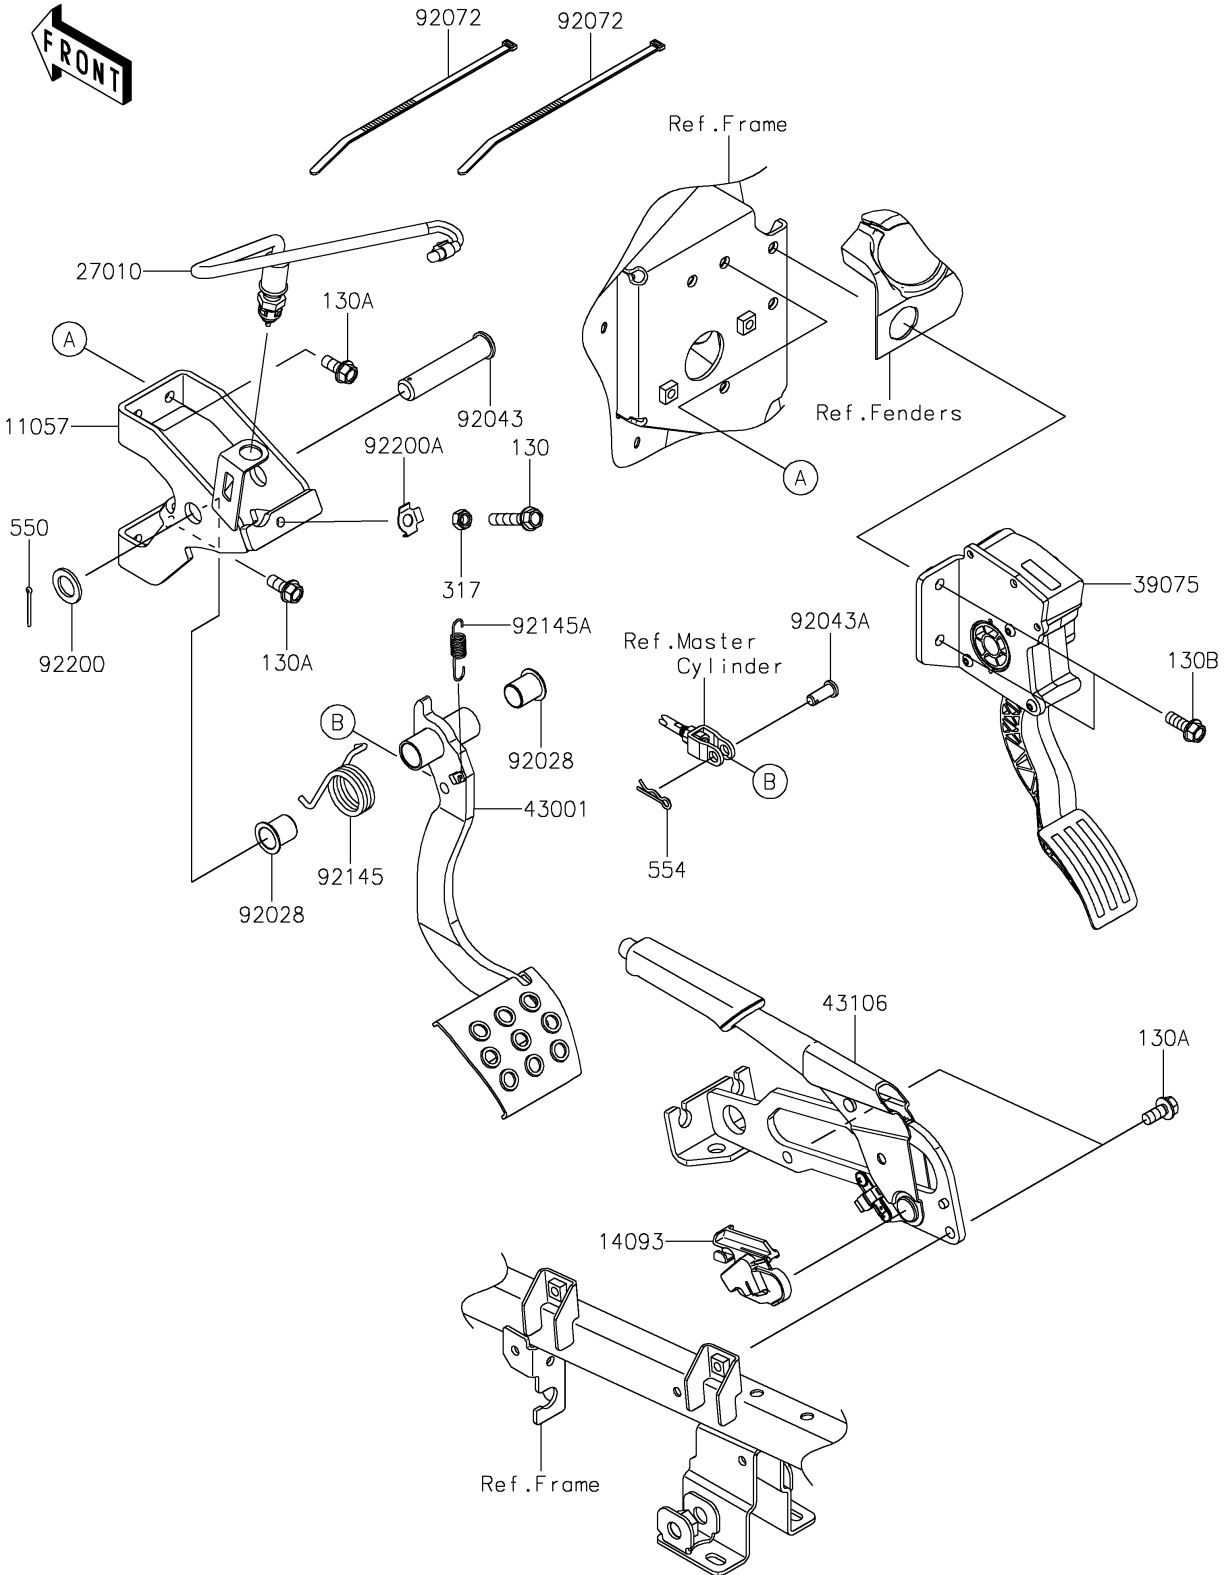

2025 TERYX KRX® 1000 BLACKOUT EDITION PARTS DIAGRAM

Brake Pedal/Throttle Lever

F2260

2025 TERYX KRX® 1000 BLACKOUT EDITION PARTS LIST

Brake Pedal/Throttle Lever

ITEM NAME	PART NUMBER	QUANTITY
BRACKET,BRAKE PEDAL (Ref # 11057)	11057-2099	1
COVER,SWITCH (Ref # 14093)	14093-1021	1
SWITCH,BRAKE (Ref # 27010)	27010-0724	1
LEVER-THROTTLE (Ref # 39075)	39075-0033	1
LEVER-BRAKE (Ref # 43001)	43001-0767	1
LEVER-ASSY-PARKING BRAKE (Ref # 43106)	43106-0013	1
BUSHING (Ref # 92028)	92028-1571	2
PIN,16X78 (Ref # 92043)	92043-0917	1
PIN (Ref # 92043A)	92043-1039	1
BAND,L=292.1 (Ref # 92072)	92072-3509	2
SPRING (Ref # 92145)	92145-1849	1
SPRING (Ref # 92145A)	92145-1884	1
WASHER,16X26X2.3 (Ref # 92200)	92200-0043	1
WASHER,8.5X17X0.8 (Ref # 92200A)	92200-0993	1
BOLT-FLANGED,8X40 (Ref # 130)	130BA0840	1
BOLT-FLANGED,8X18 (Ref # 130A)	130CA0818	5
BOLT-FLANGED,8X22 (Ref # 130B)	130CB0822	2
NUT-HEX-SMALL,8MM (Ref # 317)	317BA0800	1
PIN-COTTER,2.5X25 (Ref # 550)	550AA2525	1
PIN-SNAP,10MM (Ref # 554)	554DA1000	1