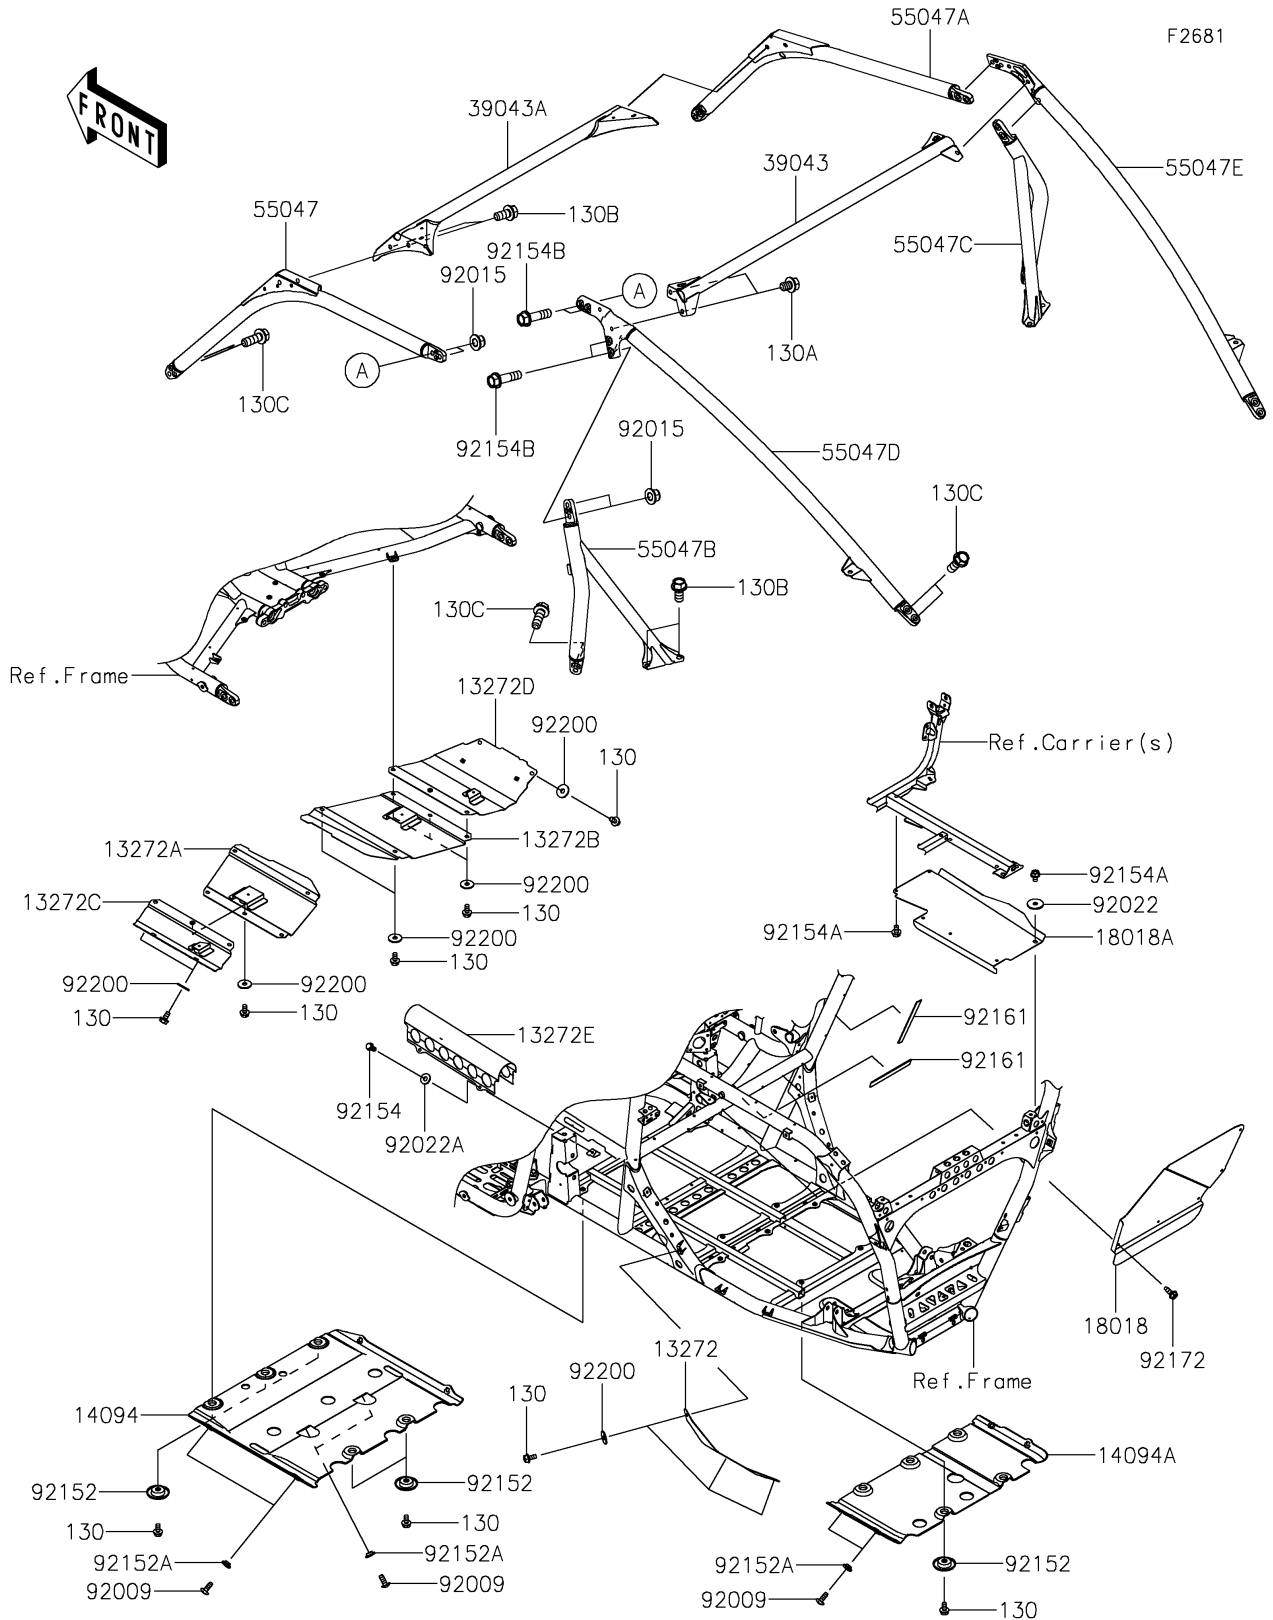

2025 Teryx KRX 1000 Blackout Edition PARTS DIAGRAM

Guards/Cab Frame

2025 Teryx KRX 1000 Blackout Edition PARTS LIST

Guards/Cab Frame

ITEM NAME	PART NUMBER	QUANTITY
PLATE,CVT COVER (Ref # 13272)	13272-3797	1
PLATE,SKID,FR,CNT,LH (Ref # 13272A)	13272-4328	1
PLATE,SKID,FR,CNT,RH (Ref # 13272B)	13272-4329	1
PLATE,SKID,FR,LH (Ref # 13272C)	13272-4330	1
PLATE,SKID,FR,RH (Ref # 13272D)	13272-4331	1
PLATE,DRIVE SHAFT (Ref # 13272E)	13272-7108	1
COVER,SKID,CNT (Ref # 14094)	14094-0040	1
COVER,SKID,RR (Ref # 14094A)	14094-0041	1
PLATE-HEAT GUARD (Ref # 18018)	18018-0616	1
PLATE-HEAT GUARD (Ref # 18018A)	18018-0646	1
CROSSMEMBER-COMP,RR,T.BLACK (Ref # 39043)	39043-0032-388	1
CROSSMEMBER-COMP,FR,T.BLACK (Ref # 39043A)	39043-0033-388	1
BAR-COMP,A-PILLAR,LH,T.BLACK (Ref # 55047)	55047-0399-388	1
BAR-COMP,A-PILLAR,RH,T.BLACK (Ref # 55047A)	55047-0400-388	1
BAR-COMP,B-PILLAR,LH,T.BLACK (Ref # 55047B)	55047-0407-388	1
BAR-COMP,B-PILLAR,RH,T.BLACK (Ref # 55047C)	55047-0408-388	1
BAR-COMP,C-PILLAR,LH,T.BLACK (Ref # 55047D)	55047-0409-388	1
BAR-COMP,C-PILLAR,RH,T.BLACK (Ref # 55047E)	55047-0410-388	1
SCREW,TAPPING,6X16 (Ref # 92009)	92009-1166	10
NUT,LOCK,FLANGED,12MM (Ref # 92015)	92015-1433	8
WASHER,6.5X24X2 (Ref # 92022)	92022-1690	1
WASHER (Ref # 92022A)	92022-2247	4
COLLAR (Ref # 92152)	92152-0784	10
COLLAR,6.3X9.5X4.1 (Ref # 92152A)	92152-1571	10
BOLT,FLANGED,6X12 (Ref # 92154)	92154-2922	4
BOLT,FLANGED,6X10 (Ref # 92154A)	92154-4159	5
BOLT,FLANGED,12X45 (Ref # 92154B)	92154-7076	8
DAMPER,10X85X1 (Ref # 92161)	92161-1964	3
SCREW,TAPPING,6X16 (Ref # 92172)	92172-0869	5

2025 Teryx KRX 1000 Blackout Edition PARTS LIST

Guards/Cab Frame

ITEM NAME	PART NUMBER	QUANTITY
WASHER,6.5X20X1.6 (Ref # 92200)	92200-0283	17
BOLT-FLANGED,6X12 (Ref # 130)	130CA0612	27
BOLT-FLANGED,12X16 (Ref # 130A)	130CA1216	4
BOLT-FLANGED,12X25 (Ref # 130B)	130CA1225	8
BOLT-FLANGED,12X35 (Ref # 130C)	130CA1235	12