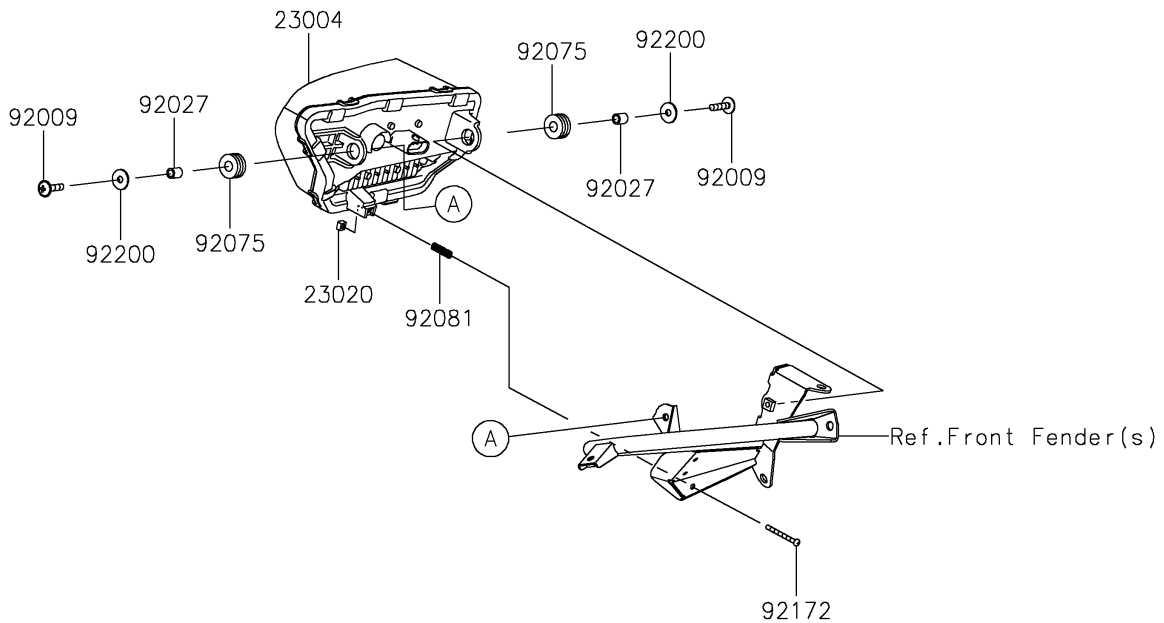

2025 TERYX KRX® 1000 BLACKOUT EDITION PARTS DIAGRAM

Headlight(s)

F2710

2025 TERYX KRX® 1000 BLACKOUT EDITION PARTS LIST

Headlight(s)

| ITEM NAME | PART NUMBER | QUANTITY |
|------------------------------------|-------------|----------|
| LAMP-HEAD,LH,LED (Ref # 23004) | 23004-0429 | 1 |
| LAMP-HEAD,RH,LED (Ref # 23004A) | 23004-0430 | 1 |
| NUT,4MM,FOCUS ADJUST (Ref # 23020) | 23020-018 | 2 |
| SCREW,6X25 (Ref # 92009) | 92009-1465 | 4 |
| COLLAR,6.8X10X12 (Ref # 92027) | 92027-162 | 4 |
| DAMPER,10X24X12 (Ref # 92075) | 92075-1690 | 4 |
| SPRING,FOCUS ADJUST (Ref # 92081) | 92081-1896 | 2 |
| SCREW,4X40 (Ref # 92172) | 92172-1092 | 2 |
| WASHER,6.5X20X1.6 (Ref # 92200) | 92200-0283 | 4 |