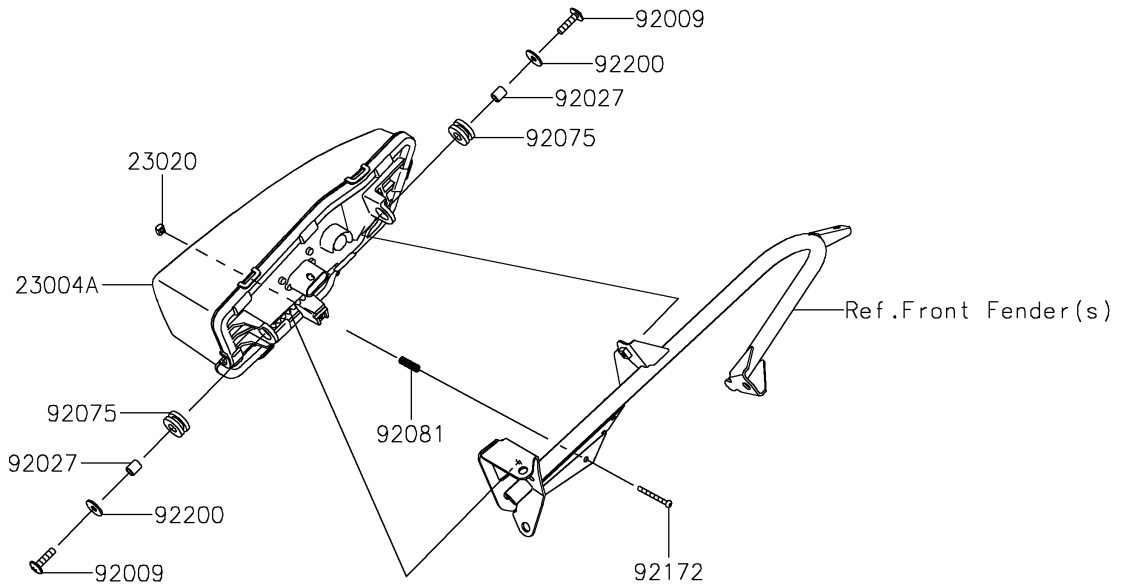

2025 TERYX KRX® 1000 BLACKOUT EDITION PARTS DIAGRAM

Headlight(s)

F2710

2025 TERYX KRX® 1000 BLACKOUT EDITION PARTS LIST

Headlight(s)

| ITEM NAME | PART NUMBER | QUANTITY |
|------------------------------------|-------------|----------|
| LAMP-HEAD,LH,LED (Ref # 23004) | 23004-0429 | 1 |
| LAMP-HEAD,RH,LED (Ref # 23004A) | 23004-0430 | 1 |
| NUT,4MM,FOCUS ADJUST (Ref # 23020) | 23020-018 | 2 |
| SCREW,6X25 (Ref # 92009) | 92009-1465 | 4 |
| COLLAR,6.8X10X12 (Ref # 92027) | 92027-162 | 4 |
| DAMPER,10X24X12 (Ref # 92075) | 92075-1690 | 4 |
| SPRING,FOCUS ADJUST (Ref # 92081) | 92081-1896 | 2 |
| SCREW,4X40 (Ref # 92172) | 92172-1092 | 2 |
| WASHER,6.5X20X1.6 (Ref # 92200) | 92200-0283 | 4 |