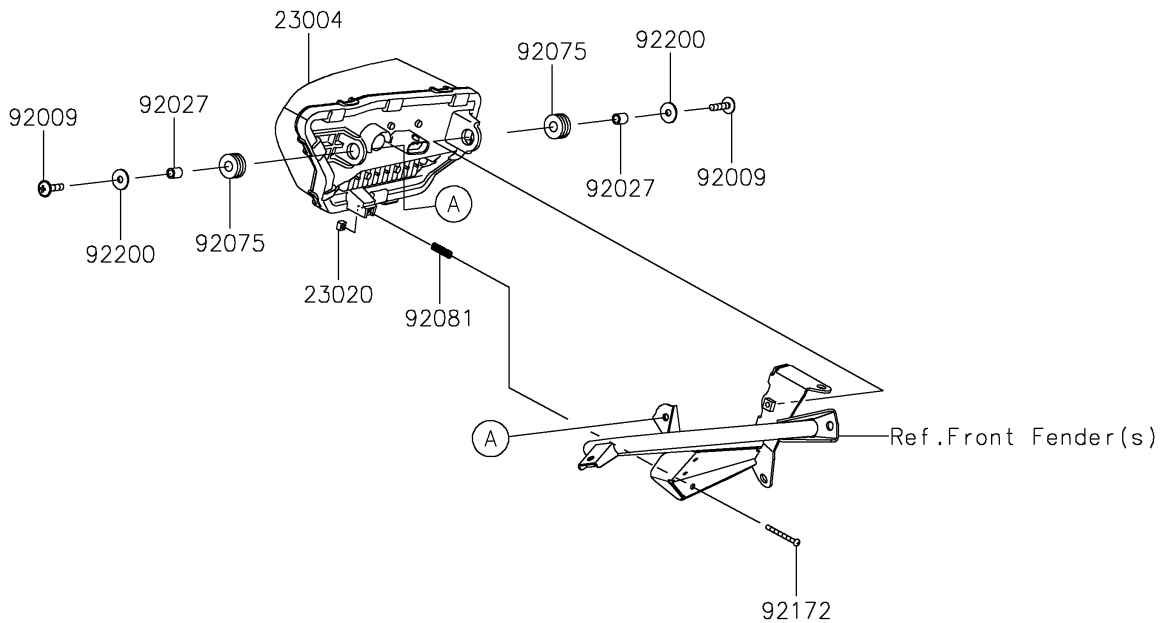

2025 Teryx KRX 1000 Blackout Edition PARTS DIAGRAM

Headlight(s)

F2710

2025 Teryx KRX 1000 Blackout Edition PARTS LIST

Headlight(s)

ITEM NAME	PART NUMBER	QUANTITY
LAMP-HEAD,LH,LED (Ref # 23004)	23004-0429	1
LAMP-HEAD,RH,LED (Ref # 23004A)	23004-0430	1
NUT,4MM,FOCUS ADJUST (Ref # 23020)	23020-018	2
SCREW,6X25 (Ref # 92009)	92009-1465	4
COLLAR,6.8X10X12 (Ref # 92027)	92027-162	4
DAMPER,10X24X12 (Ref # 92075)	92075-1690	4
SPRING,FOCUS ADJUST (Ref # 92081)	92081-1896	2
SCREW,4X40 (Ref # 92172)	92172-1092	2
WASHER,6.5X20X1.6 (Ref # 92200)	92200-0283	4