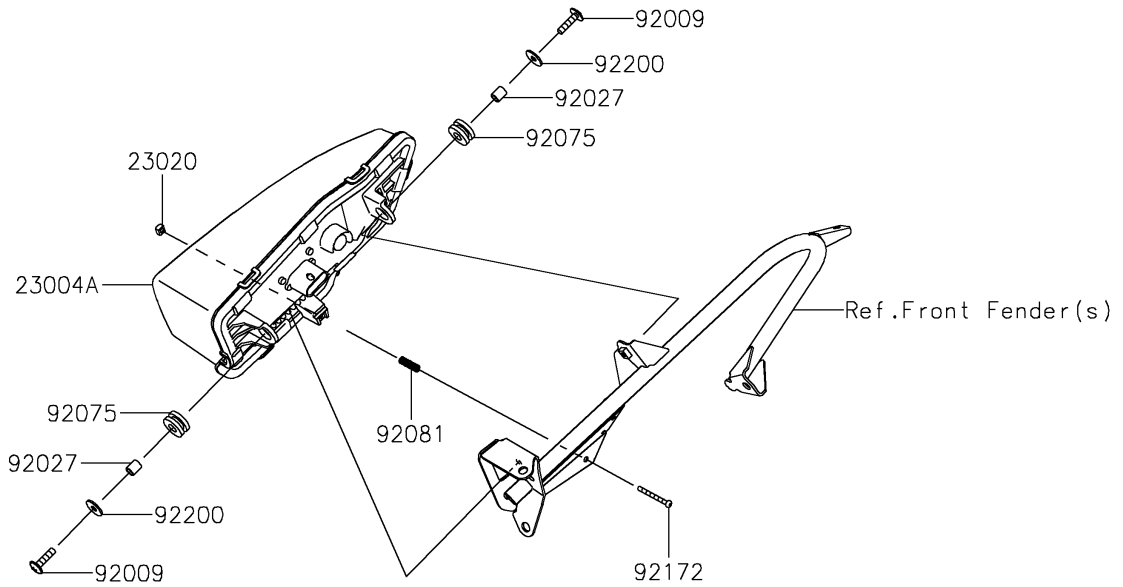

2025 Teryx KRX 1000 Blackout Edition PARTS DIAGRAM

Headlight(s)

F2710

2025 Teryx KRX 1000 Blackout Edition PARTS LIST

Headlight(s)

ITEM NAME	PART NUMBER	QUANTITY
LAMP-HEAD,LH,LED (Ref # 23004)	23004-0429	1
LAMP-HEAD,RH,LED (Ref # 23004A)	23004-0430	1
NUT,4MM,FOCUS ADJUST (Ref # 23020)	23020-018	2
SCREW,6X25 (Ref # 92009)	92009-1465	4
COLLAR,6.8X10X12 (Ref # 92027)	92027-162	4
DAMPER,10X24X12 (Ref # 92075)	92075-1690	4
SPRING,FOCUS ADJUST (Ref # 92081)	92081-1896	2
SCREW,4X40 (Ref # 92172)	92172-1092	2
WASHER,6.5X20X1.6 (Ref # 92200)	92200-0283	4