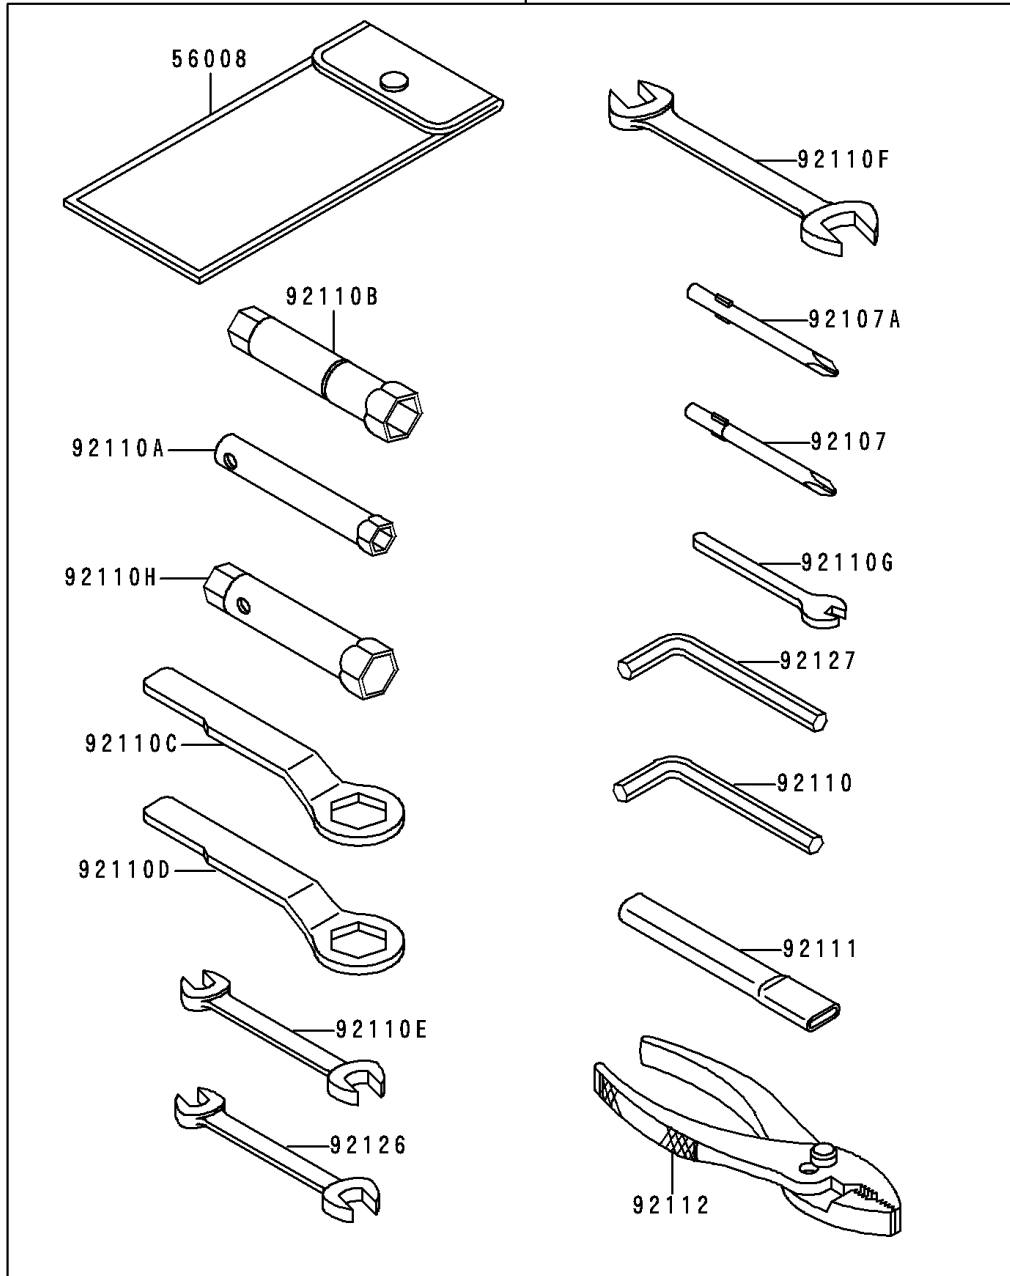

# 1993 Ninja® ZX™ -6 PARTS DIAGRAM

Owner's Tools

56007

F2810

# 1993 Ninja® ZX™ -6 PARTS LIST

## Owner's Tools

ITEM NAME	PART NUMBER	QUANTITY
TOOL-KIT (Ref # 56007)	56007-1376	1
BAG,TOOL (Ref # 56008)	56008-1075	1
THREE BOND TB1211,HT/RS,WHITE (Ref # 56019A)	56019-120	1
GASKET-LIQUID,TUBE,100G,BLACK (Ref # 92104)	92104-1003	1
TOOL-DRIVER,#3PHILLIPS (Ref # 92107)	92107-005	1
TOOL-DRIVER,#2PHILLIPS (Ref # 92107A)	92107-1053	1
TOOL-WRENCH,ALLEN,5MM (Ref # 92110)	92110-1015	1
TOOL-WRENCH,BOX,8MM (Ref # 92110A)	92110-1139	1
TOOL-WRENCH,BOX,16MM (Ref # 92110B)	92110-1146	1
TOOL-WRENCH,BOX END,27MM (Ref # 92110C)	92110-1147	1
TOOL-WRENCH,BOX END,22MM (Ref # 92110D)	92110-1148	1
TOOL-WRENCH,OPEN END,10X12 (Ref # 92110E)	92110-1152	1
TOOL-WRENCH,OPEN END,14X17 (Ref # 92110F)	92110-1153	1
TOOL-WRENCH,OPEN END,6MM (Ref # 92110G)	92110-1157	1
TOOL-WRENCH,BOX,10X12 (Ref # 92110H)	92110-1171	1
TOOL-BAR,BOX END WRENCH (Ref # 92111)	92111-1051	1
TOOL-PLIERS (Ref # 92112)	92112-003	1
TOOL-WRENCH,OPEN END,8X10 (Ref # 92126)	92126-001	1
TOOL-WRENCH,ALLEN,6MM (Ref # 92127)	92127-003	1