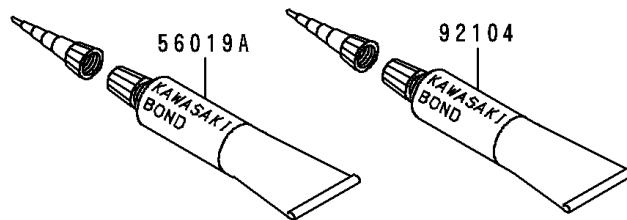

# 1994 Ninja® ZX™ -6 PARTS DIAGRAM

Owner's Tools

56007

F2810

## Owner's Tools

ITEM NAME	PART NUMBER	QUANTITY
TOOL-KIT (Ref # 56007)	56007-1376	1
BAG,TOOL (Ref # 56008)	56008-1075	1
THREE BOND TB1211,HT/RS,WHITE (Ref # 56019A)	56019-120	1
GASKET-LIQUID,TUBE,100G,BLACK (Ref # 92104)	92104-1003	1
TOOL-DRIVER,#3PHILLIPS (Ref # 92107)	92107-005	1
TOOL-DRIVER,#2PHILLIPS (Ref # 92107A)	92107-1053	1
TOOL-WRENCH,ALLEN,5MM (Ref # 92110)	92110-1015	1
TOOL-WRENCH,BOX,8MM (Ref # 92110A)	92110-1139	1
TOOL-WRENCH,BOX,16MM (Ref # 92110B)	92110-1146	1
TOOL-WRENCH,BOX END,27MM (Ref # 92110C)	92110-1147	1
TOOL-WRENCH,BOX END,22MM (Ref # 92110D)	92110-1148	1
TOOL-WRENCH,OPEN END,10X12 (Ref # 92110E)	92110-1152	1
TOOL-WRENCH,OPEN END,14X17 (Ref # 92110F)	92110-1153	1
TOOL-WRENCH,OPEN END,6MM (Ref # 92110G)	92110-1157	1
TOOL-WRENCH,BOX,10X12 (Ref # 92110H)	92110-1171	1
TOOL-BAR,BOX END WRENCH (Ref # 92111)	92111-1051	1
TOOL-PLIERS (Ref # 92112)	92112-003	1
TOOL-WRENCH,OPEN END,8X10 (Ref # 92126)	92126-001	1
TOOL-WRENCH,ALLEN,6MM (Ref # 92127)	92127-003	1