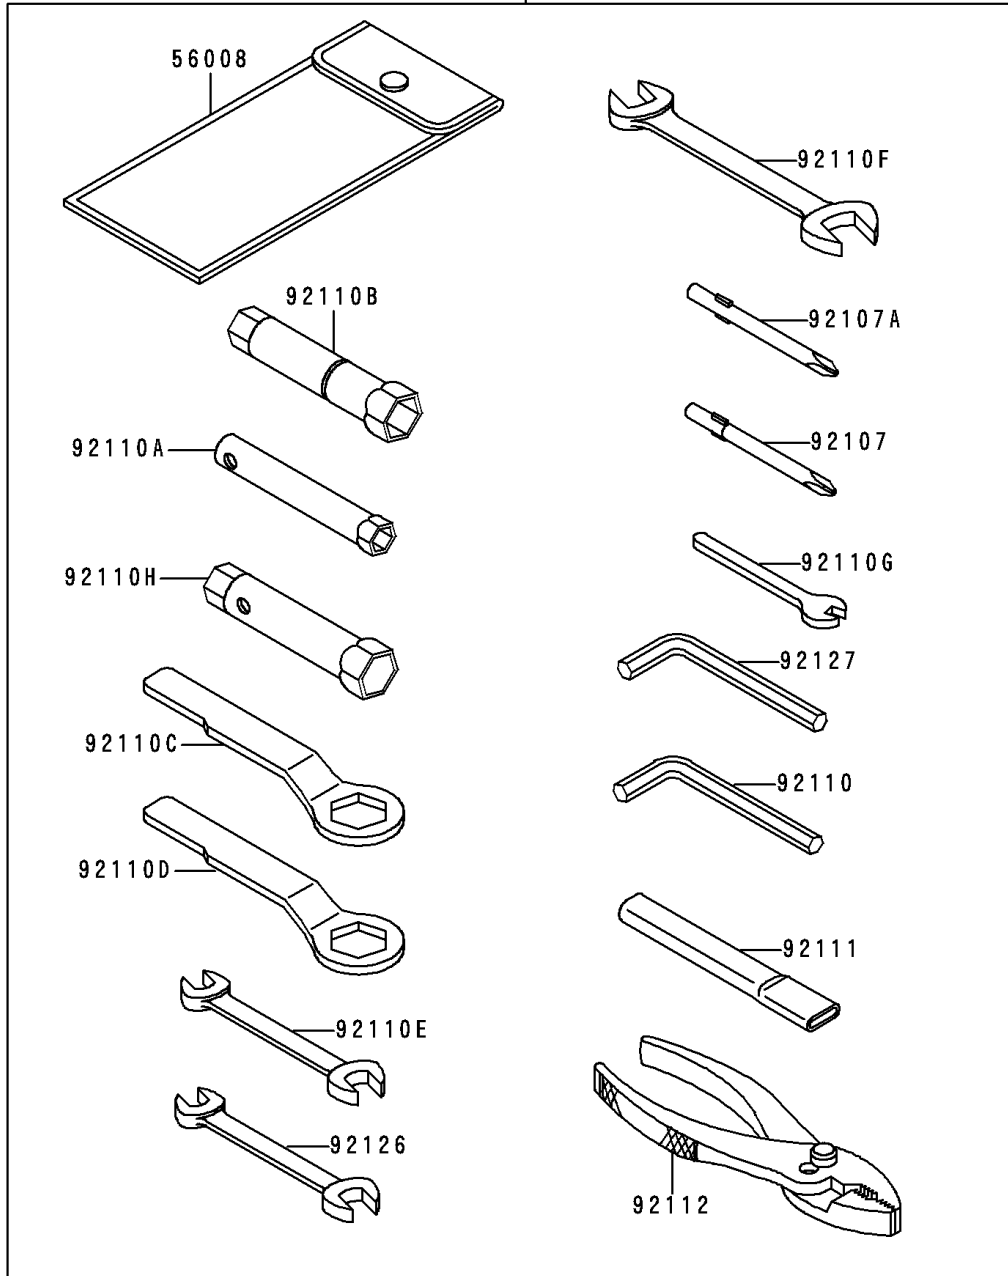

# 1994 Ninja® ZX™ -6 PARTS DIAGRAM

Owner's Tools

56007

F2810

# 1994 Ninja® ZX™ -6 PARTS LIST

## Owner's Tools

ITEM NAME	PART NUMBER	QUANTITY
TOOL-KIT (Ref # 56007)	56007-1376	1
BAG,TOOL (Ref # 56008)	56008-1075	1
THREE BOND TB1211,HT/RS,WHITE (Ref # 56019A)	56019-120	1
GASKET-LIQUID,TUBE,100G,BLACK (Ref # 92104)	92104-1003	1
TOOL-DRIVER,#3PHILLIPS (Ref # 92107)	92107-005	1
TOOL-DRIVER,#2PHILLIPS (Ref # 92107A)	92107-1053	1
TOOL-WRENCH,ALLEN,5MM (Ref # 92110)	92110-1015	1
TOOL-WRENCH,BOX,8MM (Ref # 92110A)	92110-1139	1
TOOL-WRENCH,BOX,16MM (Ref # 92110B)	92110-1146	1
TOOL-WRENCH,BOX END,27MM (Ref # 92110C)	92110-1147	1
TOOL-WRENCH,BOX END,22MM (Ref # 92110D)	92110-1148	1
TOOL-WRENCH,OPEN END,10X12 (Ref # 92110E)	92110-1152	1
TOOL-WRENCH,OPEN END,14X17 (Ref # 92110F)	92110-1153	1
TOOL-WRENCH,OPEN END,6MM (Ref # 92110G)	92110-1157	1
TOOL-WRENCH,BOX,10X12 (Ref # 92110H)	92110-1171	1
TOOL-BAR,BOX END WRENCH (Ref # 92111)	92111-1051	1
TOOL-PLIERS (Ref # 92112)	92112-003	1
TOOL-WRENCH,OPEN END,8X10 (Ref # 92126)	92126-001	1
TOOL-WRENCH,ALLEN,6MM (Ref # 92127)	92127-003	1