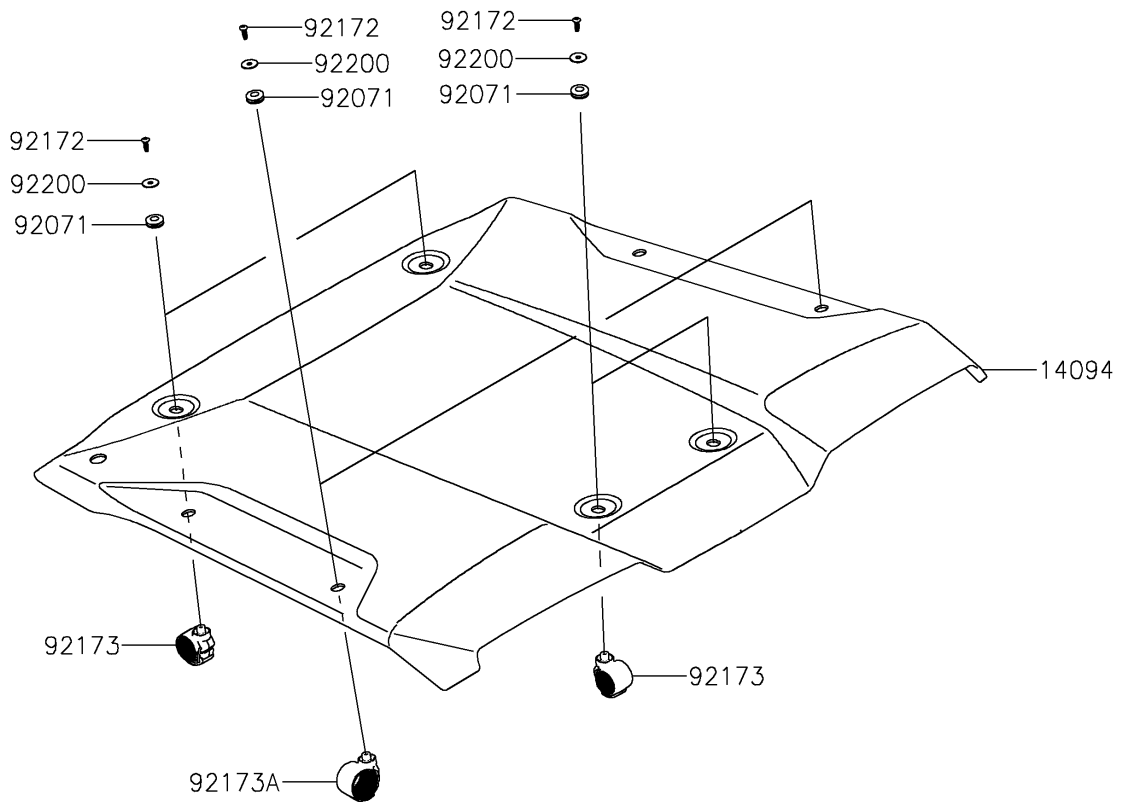

2025 Teryx KRX 1000 Blackout Edition PARTS DIAGRAM

Sun Top

F2876

2025 Teryx KRX 1000 Blackout Edition PARTS LIST

Sun Top

ITEM NAME	PART NUMBER	QUANTITY
COVER,ROOF (Ref # 14094)	14094-0253	1
TRIM (Ref # 53044)	53044-0717	1
GROMMET (Ref # 92071)	92071-0814	8
SCREW (Ref # 92172)	92172-1311	8
CLAMP (Ref # 92173)	92173-2364	4
CLAMP (Ref # 92173A)	92173-2366	4
WASHER (Ref # 92200)	92200-2394	8