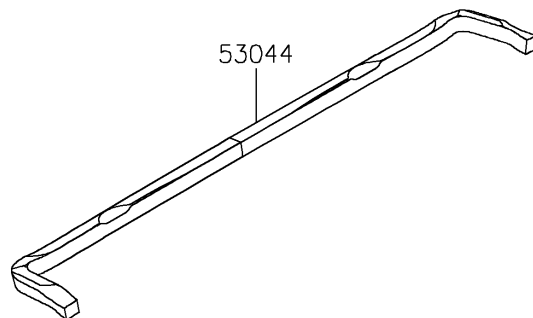

2025 Teryx KRX 1000 Blackout Edition PARTS DIAGRAM

Sun Top

F2876

2025 Teryx KRX 1000 Blackout Edition PARTS LIST

Sun Top

ITEM NAME	PART NUMBER	QUANTITY
COVER,ROOF (Ref # 14094)	14094-0253	1
TRIM (Ref # 53044)	53044-0717	1
GROMMET (Ref # 92071)	92071-0814	8
SCREW (Ref # 92172)	92172-1311	8
CLAMP (Ref # 92173)	92173-2364	4
CLAMP (Ref # 92173A)	92173-2366	4
WASHER (Ref # 92200)	92200-2394	8