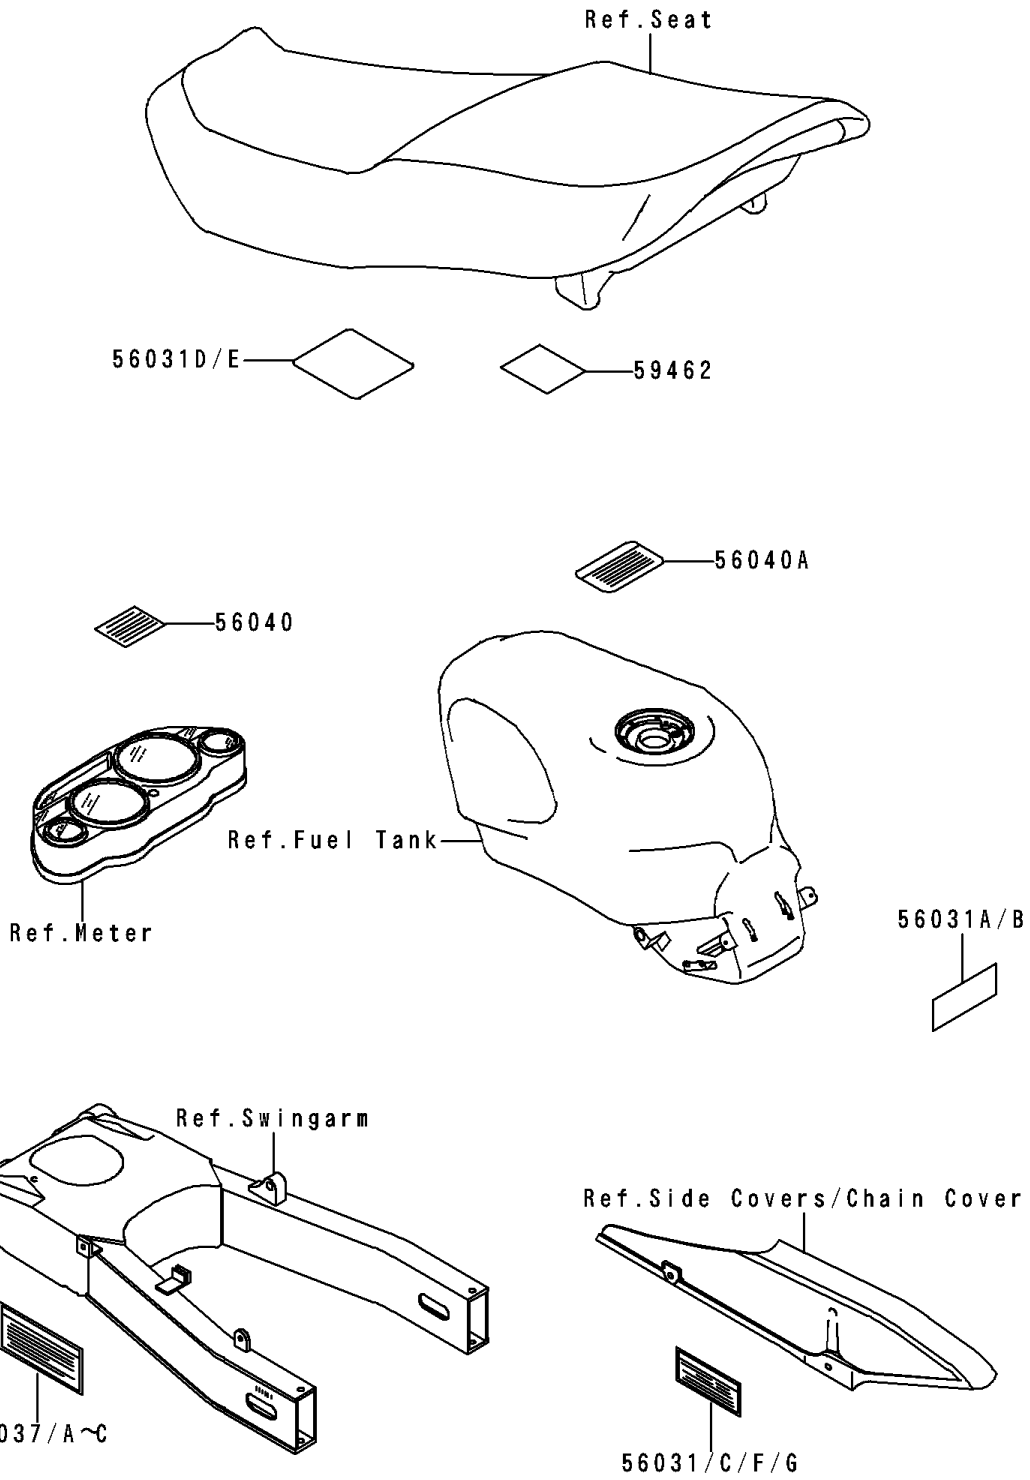

# 1994 Ninja® ZX™ -6 PARTS DIAGRAM

Labels

F 2860

# 1994 Ninja® ZX™ -6 PARTS LIST

## Labels

ITEM NAME	PART NUMBER	QUANTITY
LABEL-MANUAL,OIL&OIL FILTER (Ref # 56031A)	56031-1696	1
LABEL-MANUAL,OIL&OIL FILTER (Ref # 56031B)	56031-1697	1
LABEL-MANUAL,DAILY SAFETY (Ref # 56031D)	56031-1841	1
LABEL-MANUAL,DAILY SAFETY (Ref # 56031E)	56031-1842	1
LABEL-MANUAL,CHAIN (Ref # 56031F)	56031-1859	1
LABEL-MANUAL,CHAIN (Ref # 56031G)	56031-1860	1
LABEL-SPECIFICATION,TIRE&LOAD (Ref # 56037)	56037-1604	1
LABEL-SPECIFICATION,TIRE&LOAD (Ref # 56037A)	56037-1606	1
LABEL-WARNING,BREAK IN CAUTION (Ref # 56040)	56040-1007	1
LABEL-WARNING,EVAPO (Ref # 56040A)	56040-1121	1
LABEL-CERTIFICATION,EVAPO ROUT (Ref # 59462)	59462-1520	1