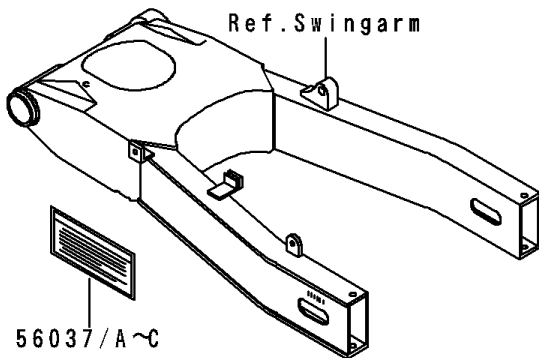

# 1995 Ninja® ZX™ -6 PARTS DIAGRAM

Labels

F 2860

Ref. Fuel Tank

56031A/B

Ref. Side Covers/Chain Cover

## Labels

ITEM NAME	PART NUMBER	QUANTITY
LABEL-MANUAL,OIL&OIL FILTER (Ref # 56031A)	56031-1696	1
LABEL-MANUAL,OIL&OIL FILTER (Ref # 56031B)	56031-1697	1
LABEL-MANUAL,DAILY SAFETY (Ref # 56031D)	56031-1841	1
LABEL-MANUAL,DAILY SAFETY (Ref # 56031E)	56031-1842	1
LABEL-MANUAL,CHAIN (Ref # 56031F)	56031-1859	1
LABEL-MANUAL,CHAIN (Ref # 56031G)	56031-1860	1
LABEL-SPECIFICATION,TIRE&LOAD (Ref # 56037B)	56037-1659	1
LABEL-SPECIFICATION,TIRE&LOAD (Ref # 56037C)	56037-1660	1
LABEL-WARNING,BREAK IN CAUTION (Ref # 56040)	56040-1007	1
LABEL-WARNING,EVAPO (Ref # 56040A)	56040-1121	1
LABEL-CERTIFICATION,EVAPO ROUT (Ref # 59462)	59462-1520	1