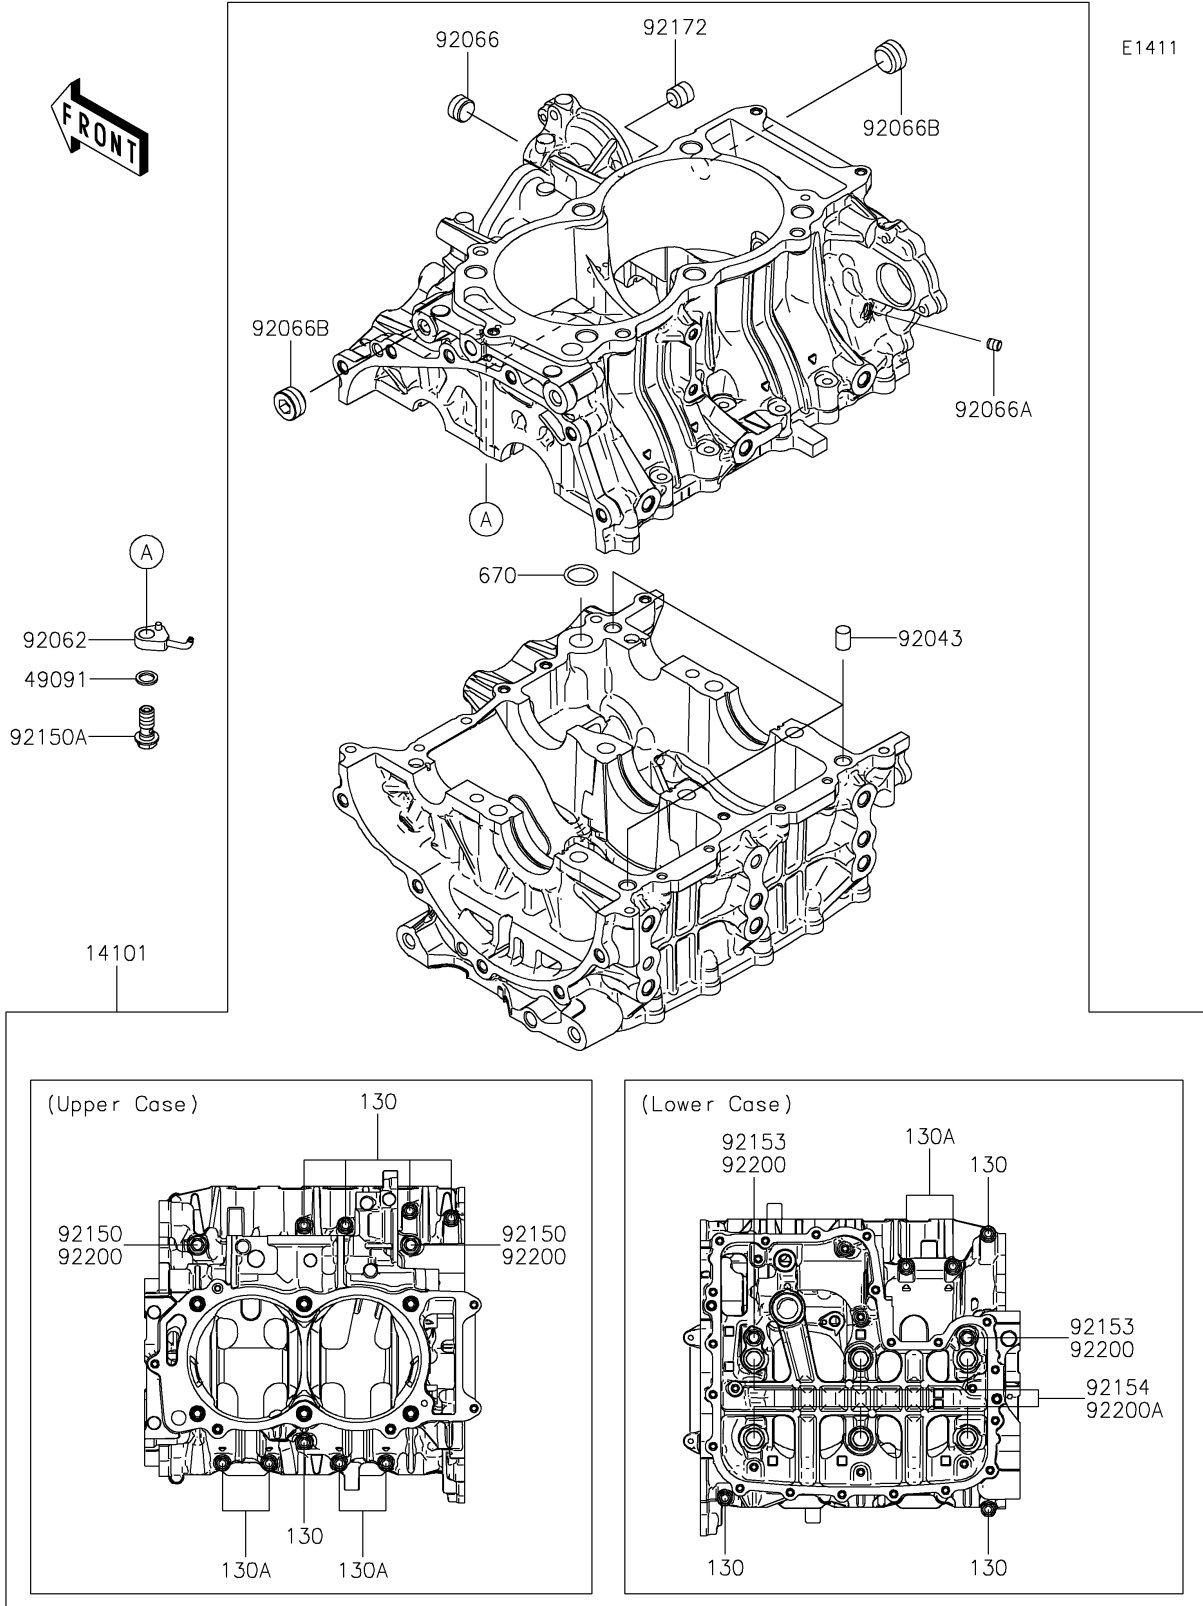

2025 Teryx KRX 1000 Lifted Edition PARTS DIAGRAM

Crankcase

2025 Teryx KRX 1000 Lifted Edition PARTS LIST

Crankcase

ITEM NAME	PART NUMBER	QUANTITY
SET-CRANKCASE (Ref # 14101)	14101-0043	1
WASHER-SEAL,10.1X14.5X1.5 (Ref # 49091)	49091-0001	2
PIN,10X14 (Ref # 92043)	92043-1506	3
NOZZLE,OIL JET (Ref # 92062)	92062-0566	2
PLUG (Ref # 92066)	92066-0836	1
PLUG,OIL LINE,7.2X8 (Ref # 92066A)	92066-1012	1
PLUG (Ref # 92066B)	92066-3779	2
BOLT,8X70 (Ref # 92150)	92150-1483	2
BOLT,BANJO,10X23 (Ref # 92150A)	92150-1641	2
BOLT,FLANGED,8X90 (Ref # 92153)	92153-1632	2
BOLT (Ref # 92154)	92154-3912	6
SCREW (Ref # 92172)	92172-1266	1
WASHER,8.2X16X1.6 (Ref # 92200)	92200-0047	4
WASHER,11.5X20.5X3.2 (Ref # 92200A)	92200-0727	6
BOLT-FLANGED,6X55 (Ref # 130)	130CA0655	8
BOLT-FLANGED,6X45 (Ref # 130A)	130CB0645	6
O RING,18MM (Ref # 670)	670D2018	1