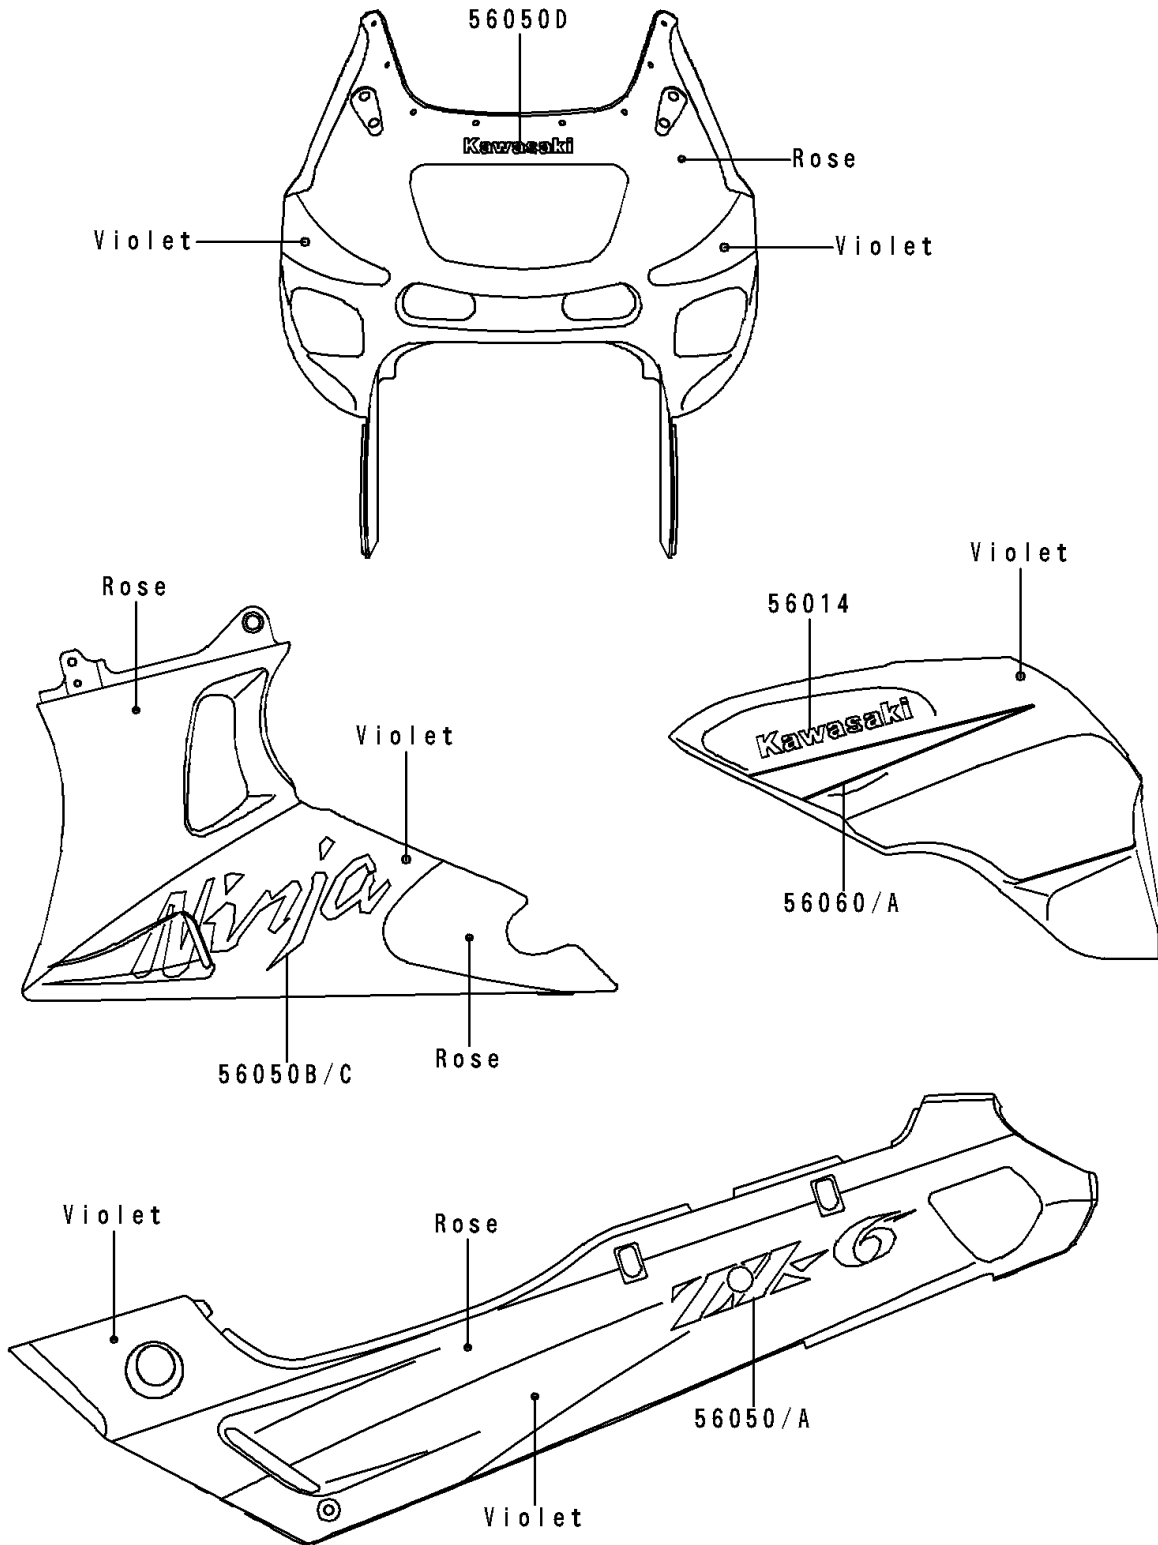

1993 Ninja® ZX™ -6 PARTS DIAGRAM

Decals(Violet/Rose)(ZX600-E1)

F2861A

1993 Ninja® ZX™-6 PARTS LIST

Decals(Violet/Rose)(ZX600-E1)

ITEM NAME	PART NUMBER	QUANTITY
EMBLEM,FUEL TANK,KAWASAKI (Ref # 56014)	56014-1287	2
MARK,SIDE COVER,LH,ZX-6 (Ref # 56050)	56050-1953	1
MARK,SIDE COVER,RH,ZX-6 (Ref # 56050A)	56050-1954	1
MARK,LWR COWLING,LH,NINJA (Ref # 56050B)	56050-1955	1
MARK,LWR COWLING,RH,NINJA (Ref # 56050C)	56050-1956	1
MARK,KAWASAKI (Ref # 56050D)	56050-1959	1
PATTERN,FUEL TANK,LH (Ref # 56060)	56060-1529	1
PATTERN,FUEL TANK,RH (Ref # 56060A)	56060-1530	1