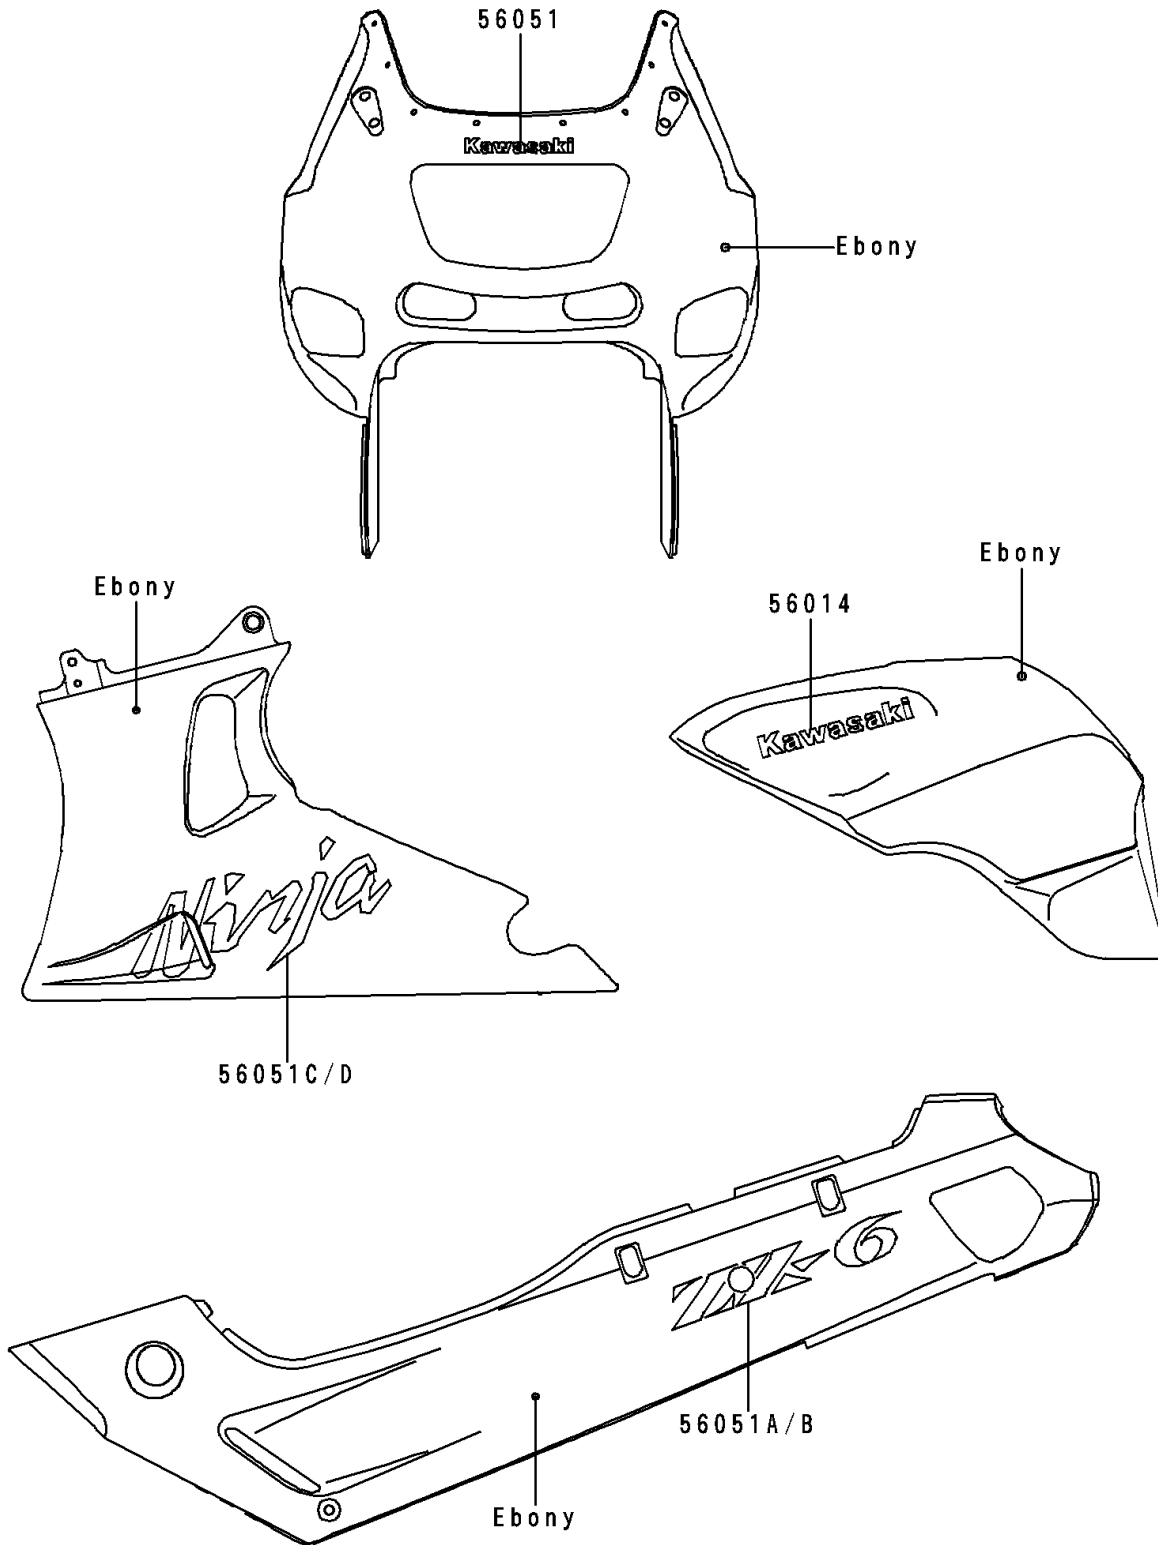

1994 Ninja® ZX™ -6 PARTS DIAGRAM

Decals(Ebony)(ZX600-E2)

F2861B

1994 Ninja® ZX™ -6 PARTS LIST

Decals(Ebony)(ZX600-E2)

ITEM NAME	PART NUMBER	QUANTITY
EMBLEM,FUEL TANK,KAWASAKI (Ref # 56014)	56014-1286	2
MARK,KAWASAKI (Ref # 56051)	56051-1062	1
MARK,SIDE COVER,LH,ZX-6 (Ref # 56051A)	56051-1078	1
MARK,SIDE COVER,RH,ZX-6 (Ref # 56051B)	56051-1079	1
MARK,LWR COWLING,LH,NINJA (Ref # 56051C)	56051-1080	1
MARK,LWR COWLING,RH,NINJA (Ref # 56051D)	56051-1081	1