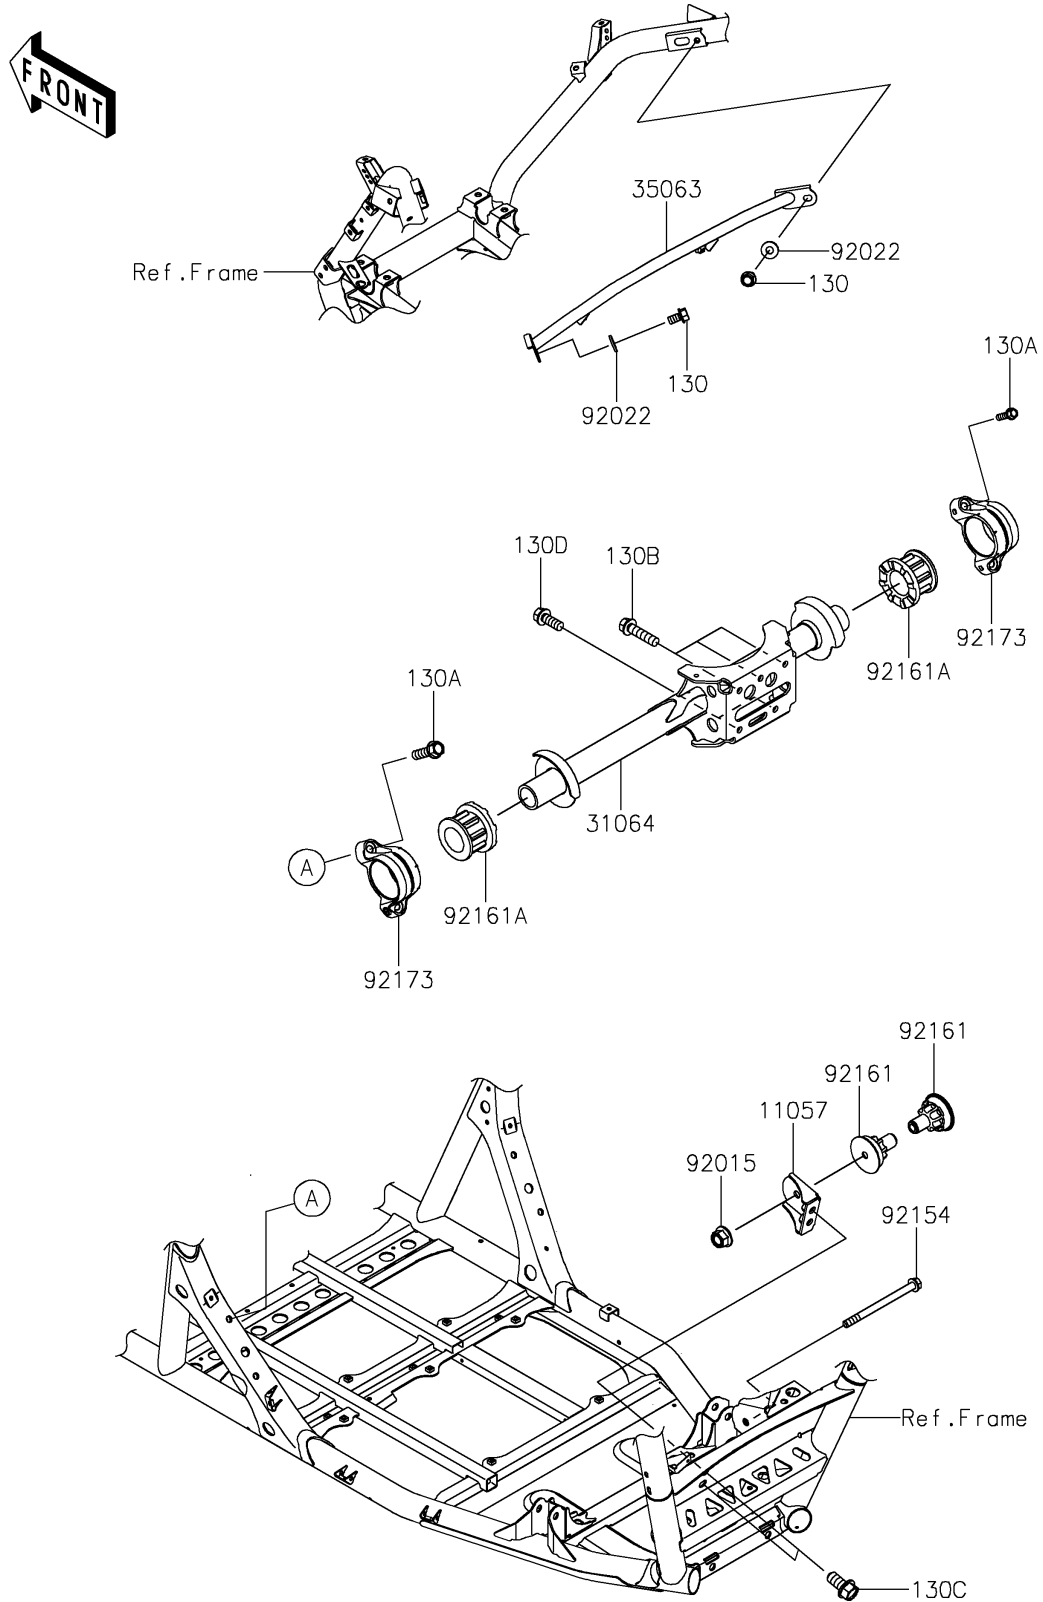

2025 Teryx KRX 1000 Lifted Edition PARTS DIAGRAM

Engine Mount

F2122

2025 Teryx KRX 1000 Lifted Edition PARTS LIST

Engine Mount

ITEM NAME	PART NUMBER	QUANTITY
BRACKET,RR (Ref # 11057)	11057-2103	1
PIPE-COMP,FR (Ref # 31064)	31064-0732	1
STAY,UPP (Ref # 35063)	35063-1606	1
NUT,LOCK,FLANGED,12MM (Ref # 92015)	92015-1433	1
WASHER,8.2X19X2 (Ref # 92022)	92022-1533	2
BOLT,FLANGED,12X160 (Ref # 92154)	92154-3916	1
DAMPER (Ref # 92161)	92161-2171	2
DAMPER (Ref # 92161A)	92161-2205	2
CLAMP (Ref # 92173)	92173-2399	2
BOLT-FLANGED,8X14 (Ref # 130)	130BA0814	2
BOLT-FLANGED,10X35 (Ref # 130A)	130CA1035	4
BOLT-FLANGED,10X40 (Ref # 130B)	130CA1040	3
BOLT-FLANGED,12X25 (Ref # 130C)	130CA1225	2
BOLT-FLANGED,10X25 (Ref # 130D)	130CB1025	2