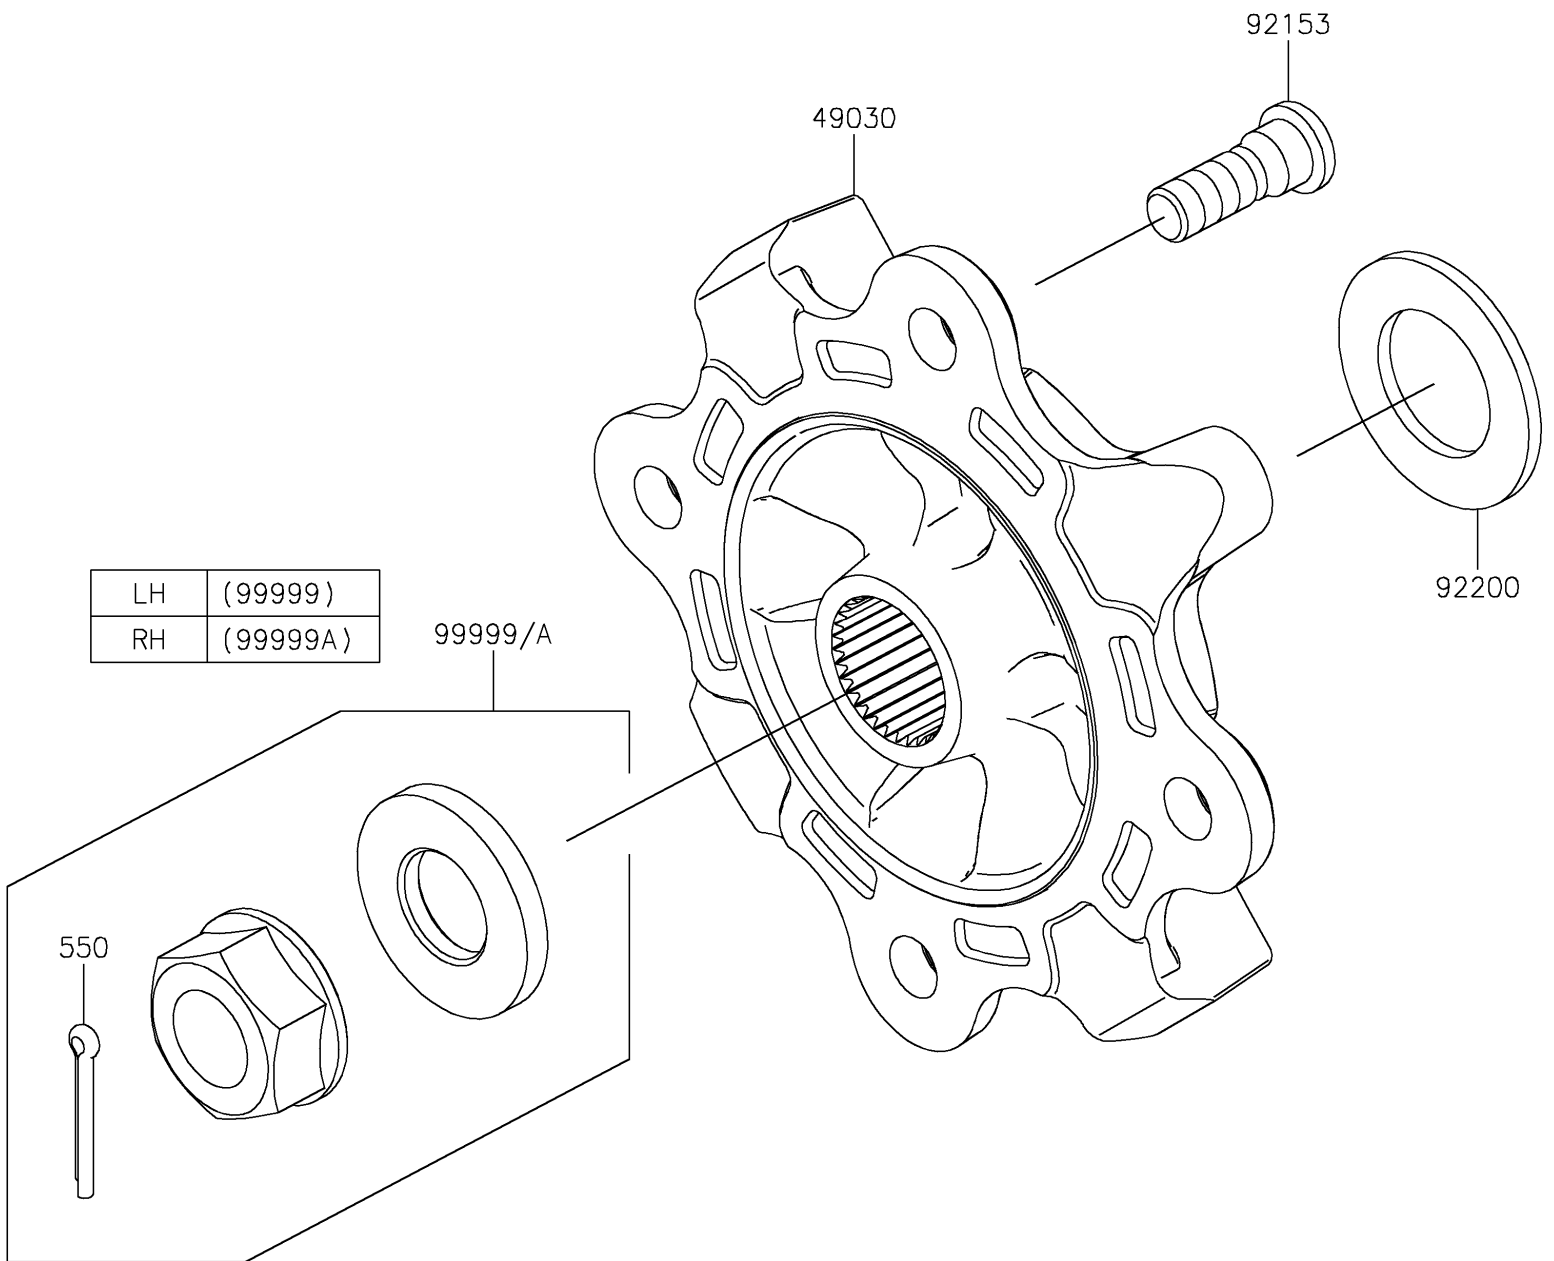

# 2025 Teryx KRX 1000 Lifted Edition PARTS DIAGRAM

Rear Hubs/Brakes

F2240

## 2025 Teryx KRX 1000 Lifted Edition PARTS LIST

### Rear Hubs/Brakes

ITEM NAME	PART NUMBER	QUANTITY
HUB (Ref # 49030)	49030-0566	2
BOLT,12MM (Ref # 92153)	92153-1915	8
WASHER,33X56X3.5 (Ref # 92200)	92200-2332	2
KIT,LH AXLE NUT (Ref # 99999)	99999-0726	1
KIT,RH AXLE NUT (Ref # 99999A)	99999-0727	1
PIN-COTTER,4.0X30 (Ref # 550)	550AA4030	1