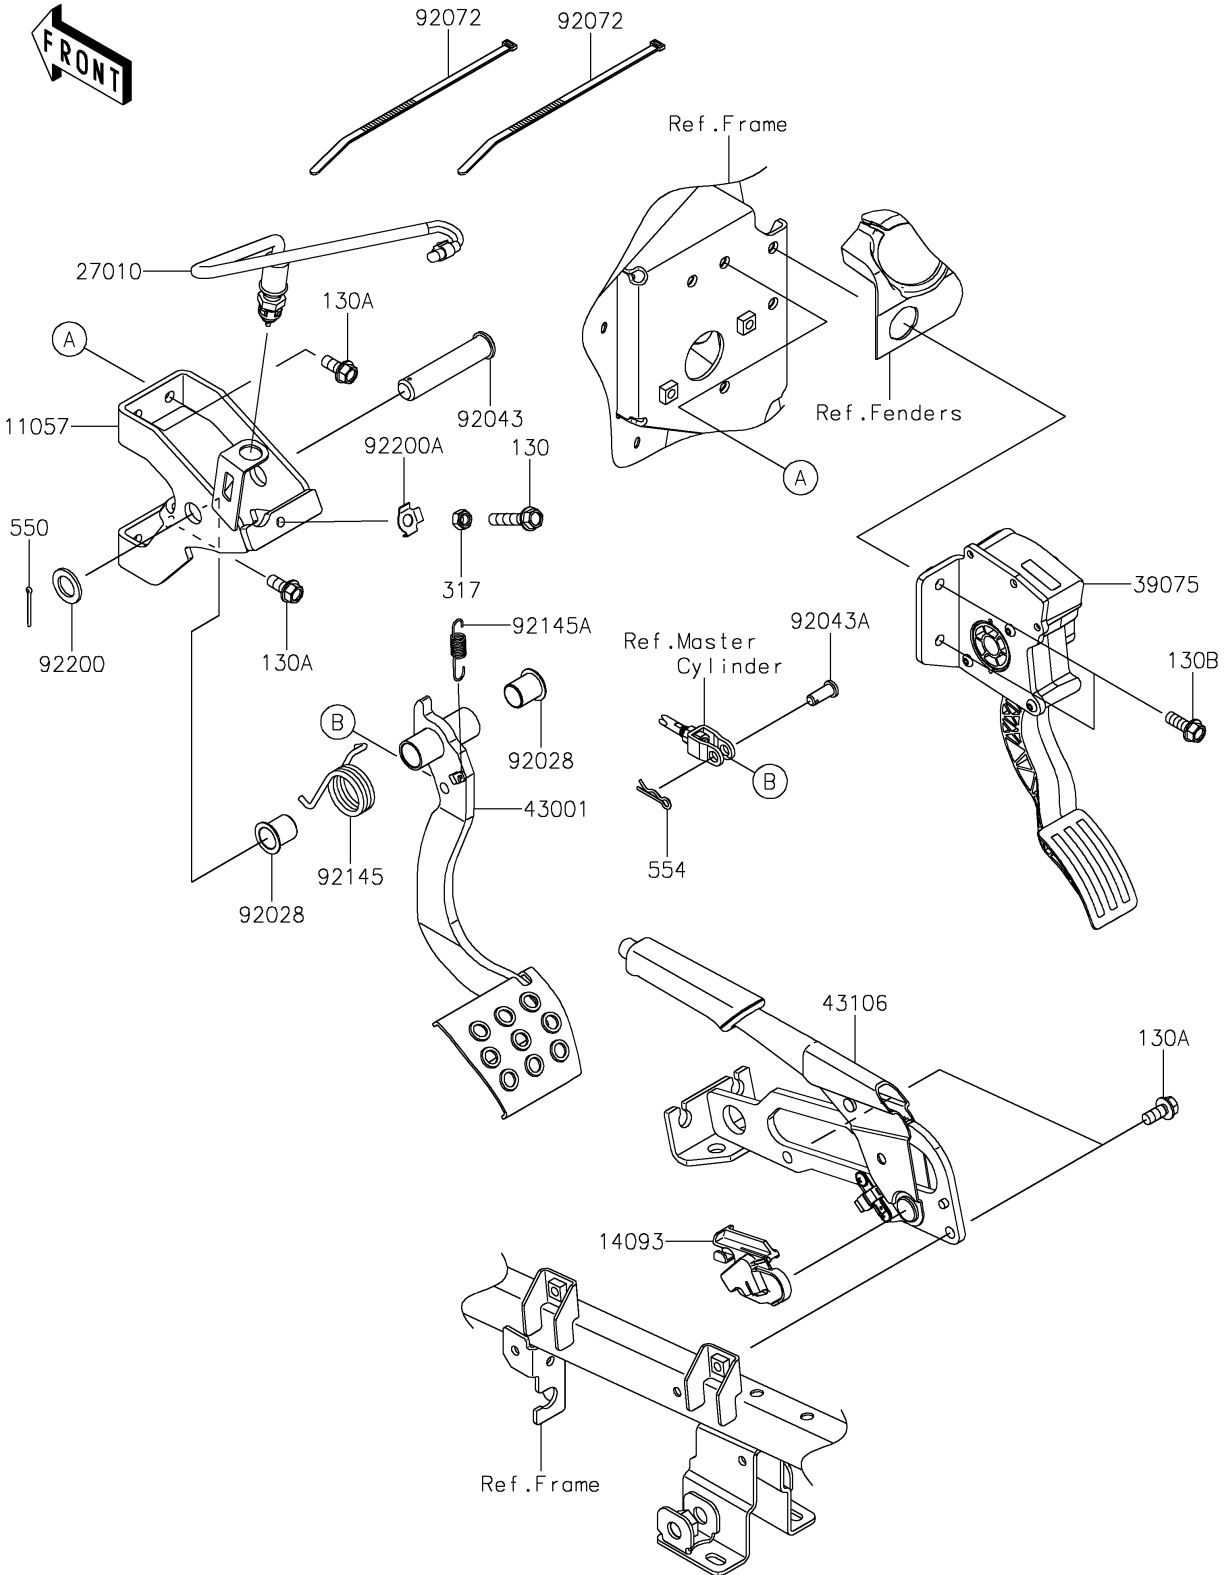

2025 Teryx KRX 1000 Lifted Edition PARTS DIAGRAM

Brake Pedal/Throttle Lever

F2260

2025 Teryx KRX 1000 Lifted Edition PARTS LIST

Brake Pedal/Throttle Lever

ITEM NAME	PART NUMBER	QUANTITY
BRACKET,BRAKE PEDAL (Ref # 11057)	11057-2099	1
COVER,SWITCH (Ref # 14093)	14093-1021	1
SWITCH,BRAKE (Ref # 27010)	27010-0724	1
LEVER-THROTTLE (Ref # 39075)	39075-0033	1
LEVER-BRAKE (Ref # 43001)	43001-0767	1
LEVER-ASSY-PARKING BRAKE (Ref # 43106)	43106-0013	1
BUSHING (Ref # 92028)	92028-1571	2
PIN,16X78 (Ref # 92043)	92043-0917	1
PIN (Ref # 92043A)	92043-1039	1
BAND,L=292.1 (Ref # 92072)	92072-3509	2
SPRING (Ref # 92145)	92145-1849	1
SPRING (Ref # 92145A)	92145-1884	1
WASHER,16X26X2.3 (Ref # 92200)	92200-0043	1
WASHER,8.5X17X0.8 (Ref # 92200A)	92200-0993	1
BOLT-FLANGED,8X40 (Ref # 130)	130BA0840	1
BOLT-FLANGED,8X18 (Ref # 130A)	130CA0818	5
BOLT-FLANGED,8X22 (Ref # 130B)	130CB0822	2
NUT-HEX-SMALL,8MM (Ref # 317)	317BA0800	1
PIN-COTTER,2.5X25 (Ref # 550)	550AA2525	1
PIN-SNAP,10MM (Ref # 554)	554DA1000	1