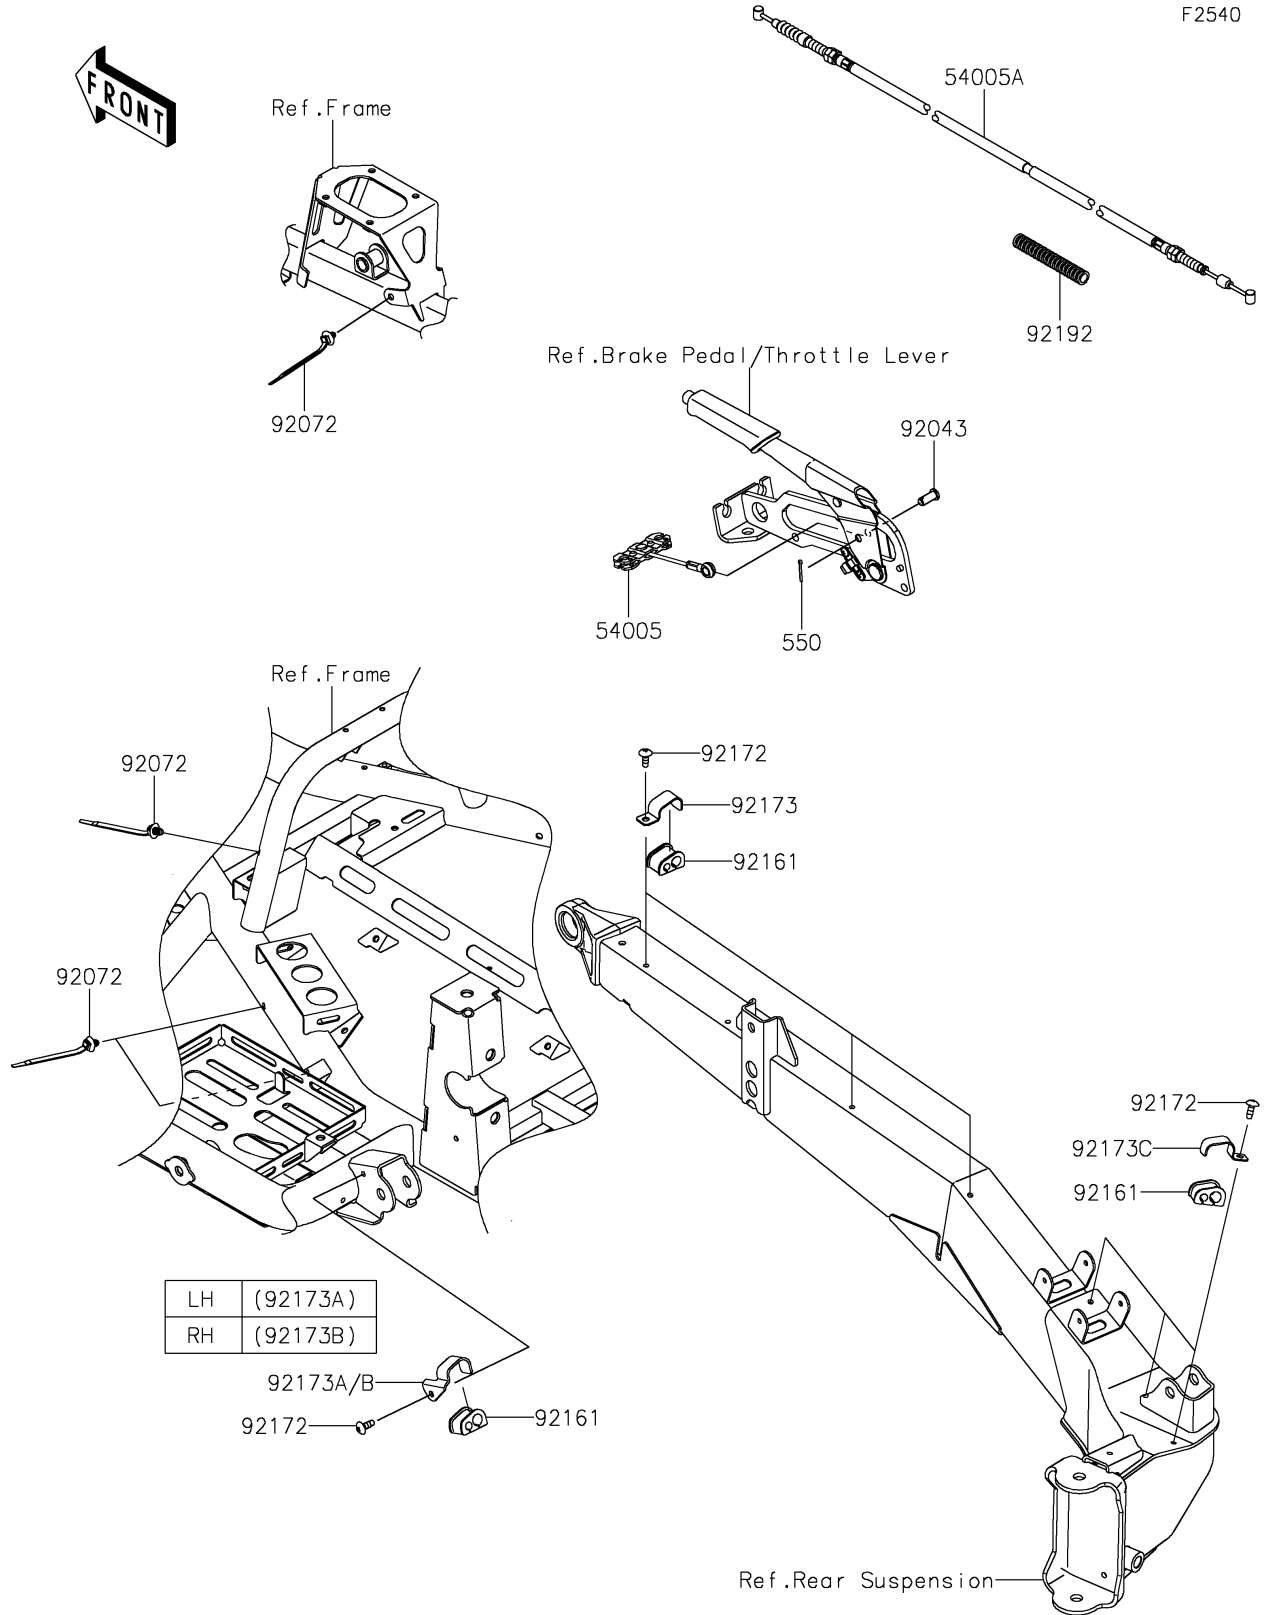

2025 Teryx KRX 1000 Lifted Edition PARTS DIAGRAM

Cables

F2540

2025 Teryx KRX 1000 Lifted Edition PARTS LIST

Cables

ITEM NAME	PART NUMBER	QUANTITY
CABLE-BRAKE,PARKING BRAKE (Ref # 54005)	54005-0312	1
CABLE-BRAKE,PARKING BRAKE (Ref # 54005A)	54005-0323	2
PIN (Ref # 92043)	92043-1039	1
BAND,OS170-FT7(BLACK) (Ref # 92072)	92072-1414	8
DAMPER (Ref # 92161)	92161-2174	14
SCREW,TAPPING,6X16 (Ref # 92172)	92172-0739	14
CLAMP (Ref # 92173)	92173-1991	6
CLAMP,LH (Ref # 92173A)	92173-1992	1
CLAMP,RH (Ref # 92173B)	92173-1993	1
CLAMP (Ref # 92173C)	92173-2097	6
TUBE,CORRUGATED,L=100 (Ref # 92192)	92192-3809	1
PIN-COTTER,2.5X18 (Ref # 550)	550AA2518	1