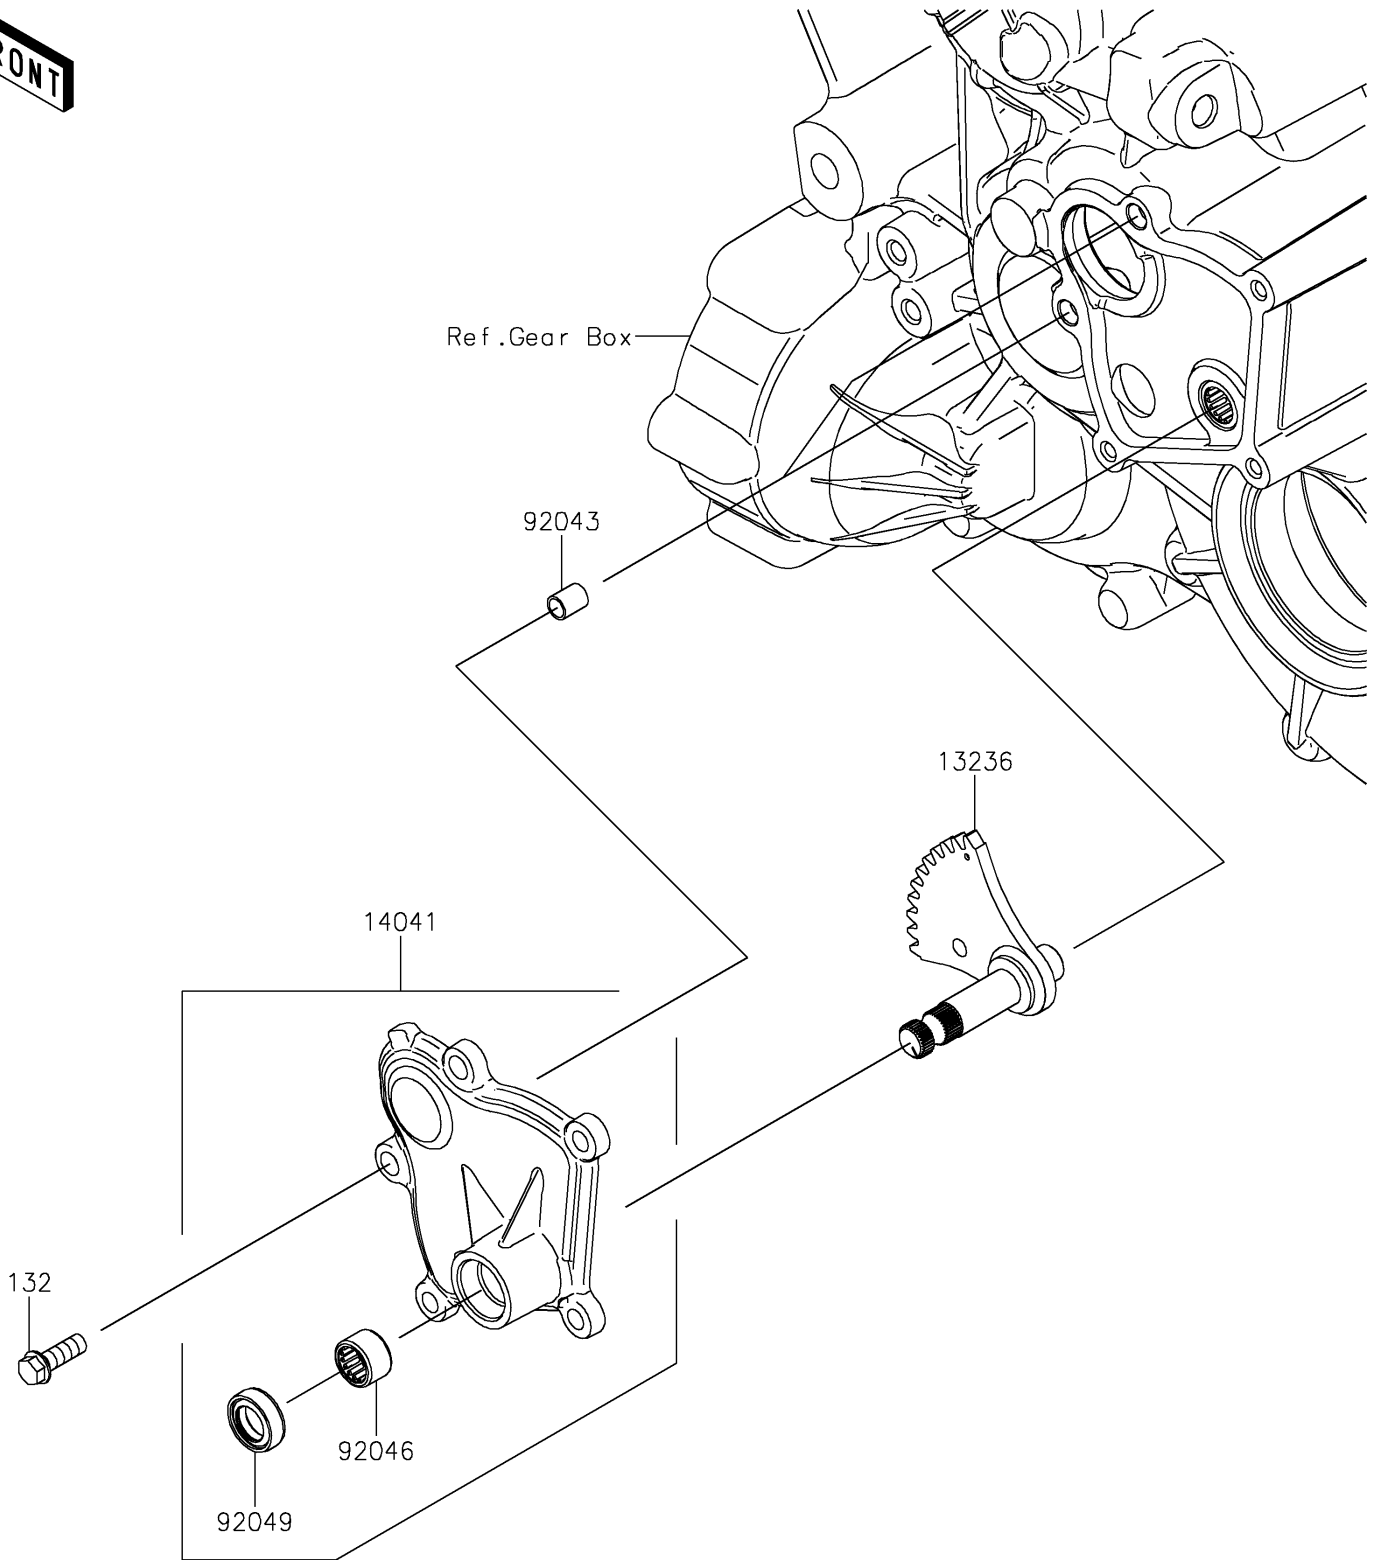

2025 TERYX® KRX4™ 1000 PARTS DIAGRAM

Gear Change Mechanism

E1370

2025 TERYX® KRX4™ 1000 PARTS LIST

Gear Change Mechanism

ITEM NAME	PART NUMBER	QUANTITY
LEVER-COMP (Ref # 13236)	13236-0816	1
COVER-COMP (Ref # 14041)	14041-0614	1
PIN,DOWEL,8X10 (Ref # 92043)	92043-1302	2
BEARING-NEEDLE,HK1210FM (Ref # 92046)	92046-0034	1
SEAL-OIL,CLUTCH RELEASE (Ref # 92049)	92049-1475	1
BOLT-FLANGED-SMALL,6X18 (Ref # 132)	132BA0618	5