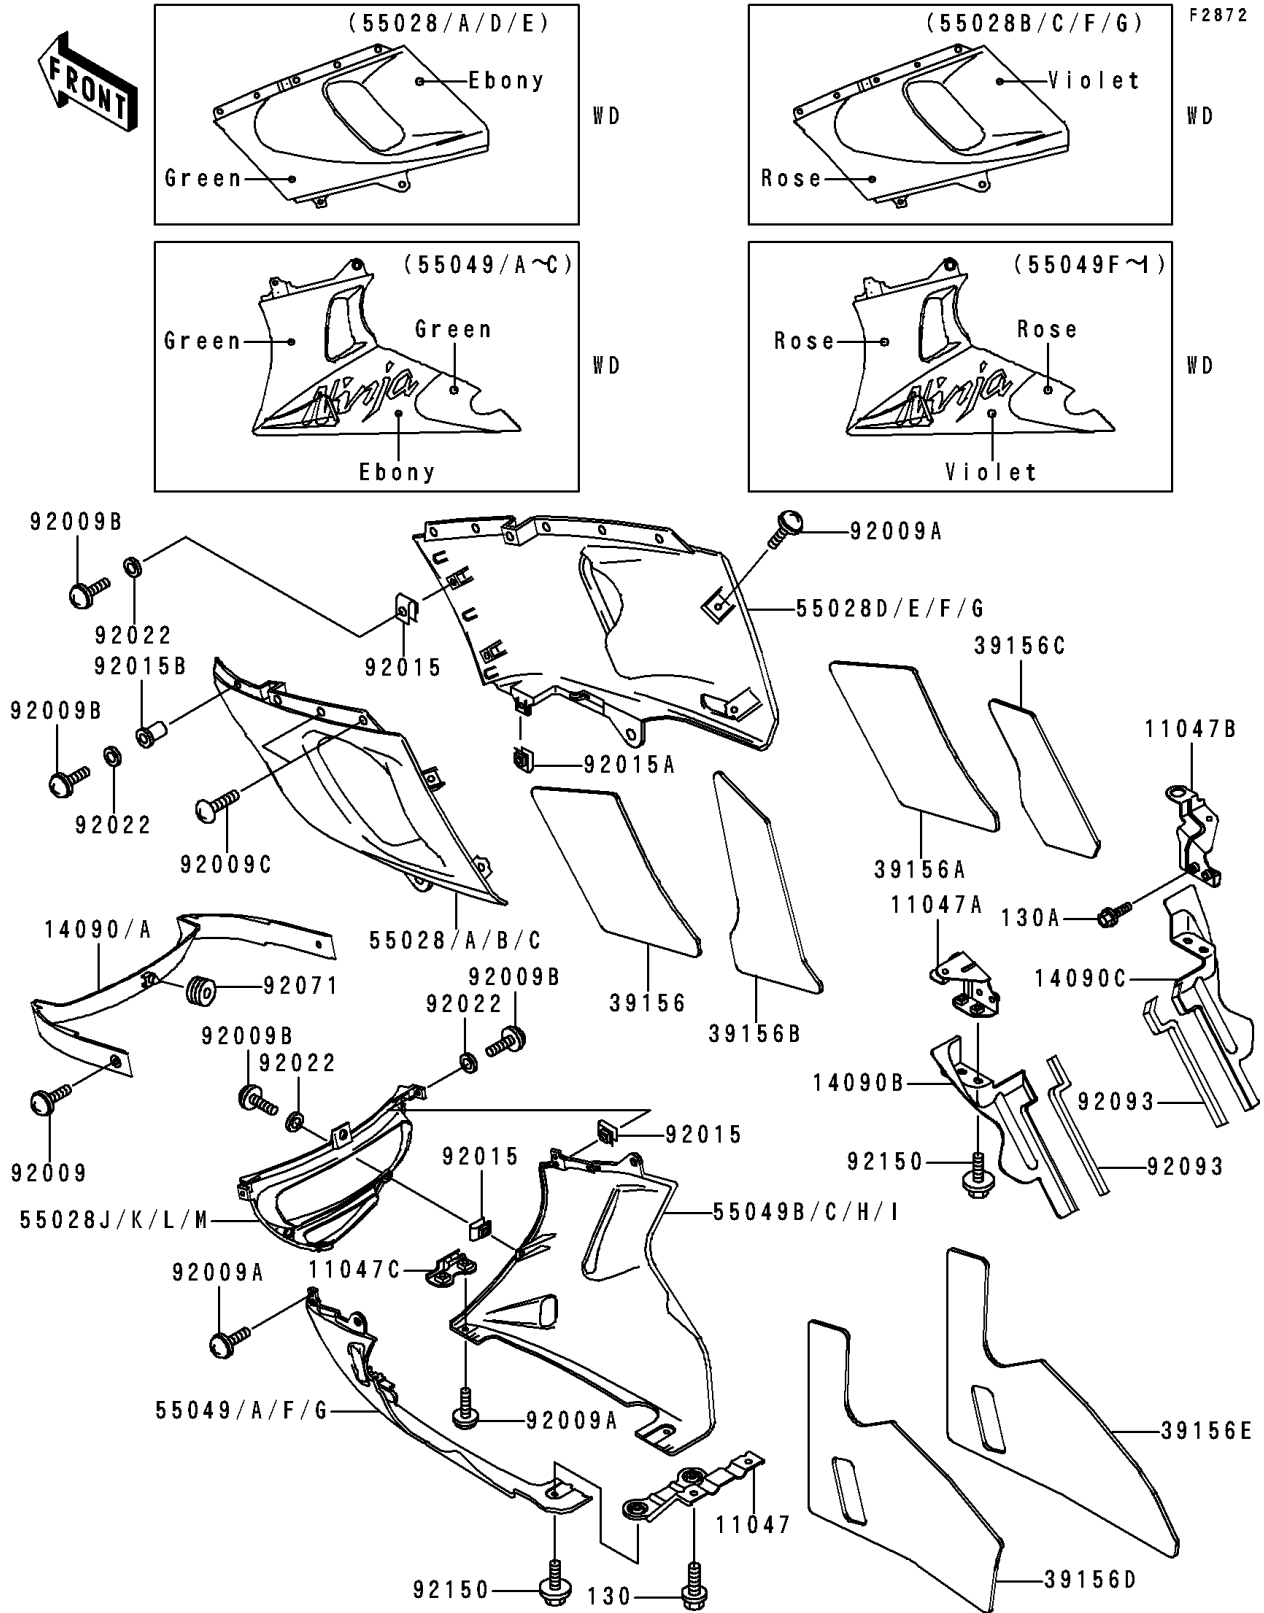

# 1993 Ninja® ZX™ -6 PARTS DIAGRAM

Cowling Lower(ZX600-E1)

# 1993 Ninja® ZX™ -6 PARTS LIST

## Cowling Lowers(ZX600-E1)

ITEM NAME	PART NUMBER	QUANTITY
BRACKET,LWR COWLING (Ref # 11047)	11047-1091	1
BRACKET,CNT COWLING,LH (Ref # 11047A)	11047-1936	1
BRACKET,CNT COWLING,RH (Ref # 11047B)	11047-1937	1
BRACKET,LWR COWLING,FR (Ref # 11047C)	11047-1938	1
COVER,HEAT GUARD,LH (Ref # 14090B)	14090-1292	1
COVER,HEAT GUARD,RH (Ref # 14090C)	14090-1293	1
PAD,CNT COWLING,LH,FR (Ref # 39156)	39156-1368	1
PAD,CNT COWLING,RH,FR (Ref # 39156A)	39156-1369	1
PAD,CNT COWLING,LH,RR (Ref # 39156B)	39156-1370	1
PAD,CNT COWLING,RH,RR (Ref # 39156C)	39156-1371	1
PAD,LWR COWLING,LH (Ref # 39156D)	39156-1372	1
PAD,LWR COWLING,RH (Ref # 39156E)	39156-1373	1
BOLT-FLANGED (Ref # 130)	130J0612	2
BOLT-FLANGED (Ref # 130A)	130J0620	4
SCREW,6X14,WHITE (Ref # 92009)	92009-1287	2
SCREW,6X16 (Ref # 92009A)	92009-1621	6
SCREW,5X16 (Ref # 92009B)	92009-1654	15
SCREW,5X20 (Ref # 92009C)	92009-1656	4
NUT,5MM (Ref # 92015)	92015-1573	8
NUT,6MM (Ref # 92015A)	92015-1602	2
NUT,WELL,5MM (Ref # 92015B)	92015-1757	10
WASHER,NYLON,5.3X11.5X1.5 (Ref # 92022)	92022-1521	15
GROMMET (Ref # 92071)	92071-056	1
SEAL (Ref # 92093)	92093-1351	2
BOLT,6X14 (Ref # 92150)	92150-1133	6
COVER,CNT,SILVER NO.35 (Ref # 14090)	14090-1263-TX	1
COVER,CNT,SILVER NO.35 (Ref # 14090A)	14090-1263-VZ	1
COWLING,CNT,LH,EBONY/GREEN (Ref # 55028)	55028-1293-TL	1
COWLING,CNT,LH,EBONY/GREEN (Ref # 55028A)	55028-1293-VS	1