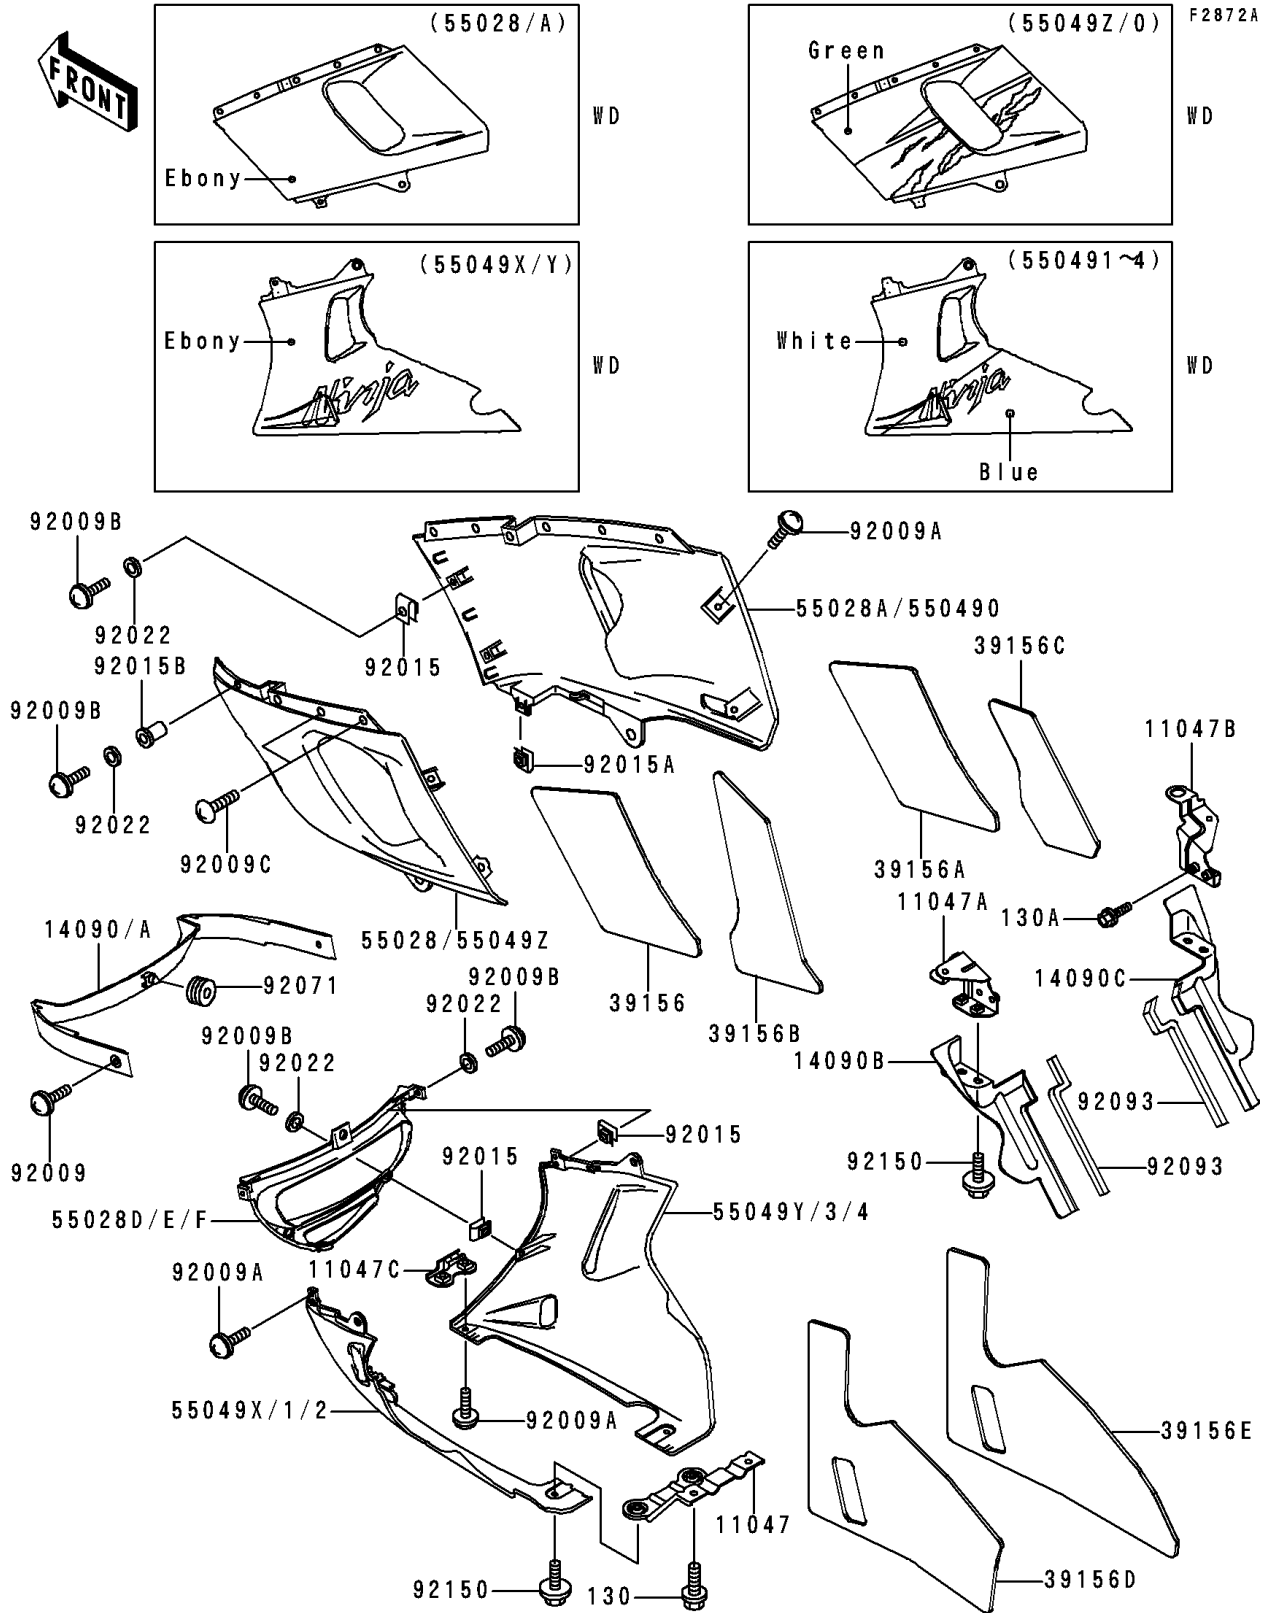

1994 Ninja® ZX™ -6 PARTS DIAGRAM

Cowling Lower(ZX600-E2)

1994 Ninja® ZX™ -6 PARTS LIST

Cowling Lowers(ZX600-E2)

ITEM NAME	PART NUMBER	QUANTITY
BRACKET,LWR COWLING (Ref # 11047)	11047-1091	1
BRACKET,CNT COWLING,LH (Ref # 11047A)	11047-1936	1
BRACKET,CNT COWLING,RH (Ref # 11047B)	11047-1937	1
BRACKET,LWR COWLING,FR (Ref # 11047C)	11047-1938	1
COVER,HEAT GUARD,LH (Ref # 14090B)	14090-1292	1
COVER,HEAT GUARD,RH (Ref # 14090C)	14090-1293	1
PAD,CNT COWLING,LH,FR (Ref # 39156)	39156-1368	1
PAD,CNT COWLING,RH,FR (Ref # 39156A)	39156-1369	1
PAD,CNT COWLING,LH,RR (Ref # 39156B)	39156-1370	1
PAD,CNT COWLING,RH,RR (Ref # 39156C)	39156-1371	1
PAD,LWR COWLING,LH (Ref # 39156D)	39156-1372	1
PAD,LWR COWLING,RH (Ref # 39156E)	39156-1373	1
COWLING,CNT,LH,EBONY (Ref # 55028)	55028-1293-H8	1
COWLING,CNT,RH,EBONY (Ref # 55028A)	55028-1294-H8	1
COWLING,LWR,FR,EBONY (Ref # 55028E)	55028-1297-H8	1
COWLING.,CNT,RH,L.GREEN (Ref # 550490)	55049-5275-7F	1
COWLING.,LWR,LH,EBONY (Ref # 55049X)	55049-5271-H8	1
COWLING.,LWR,RH,EBONY (Ref # 55049Y)	55049-5272-H8	1
COWLING.,CNT,LH,L.GREEN (Ref # 55049Z)	55049-5274-7F	1
BOLT-FLANGED (Ref # 130)	130J0612	2
BOLT-FLANGED (Ref # 130A)	130J0620	4
SCREW,6X14,WHITE (Ref # 92009)	92009-1287	2
SCREW,6X16 (Ref # 92009A)	92009-1621	6
SCREW,5X16 (Ref # 92009B)	92009-1654	15
SCREW,5X20 (Ref # 92009C)	92009-1656	4
NUT,5MM (Ref # 92015)	92015-1573	8
NUT,6MM (Ref # 92015A)	92015-1602	2
NUT,WELL,5MM (Ref # 92015B)	92015-1757	10
WASHER,NYLON,5.3X11.5X1.5 (Ref # 92022)	92022-1521	15