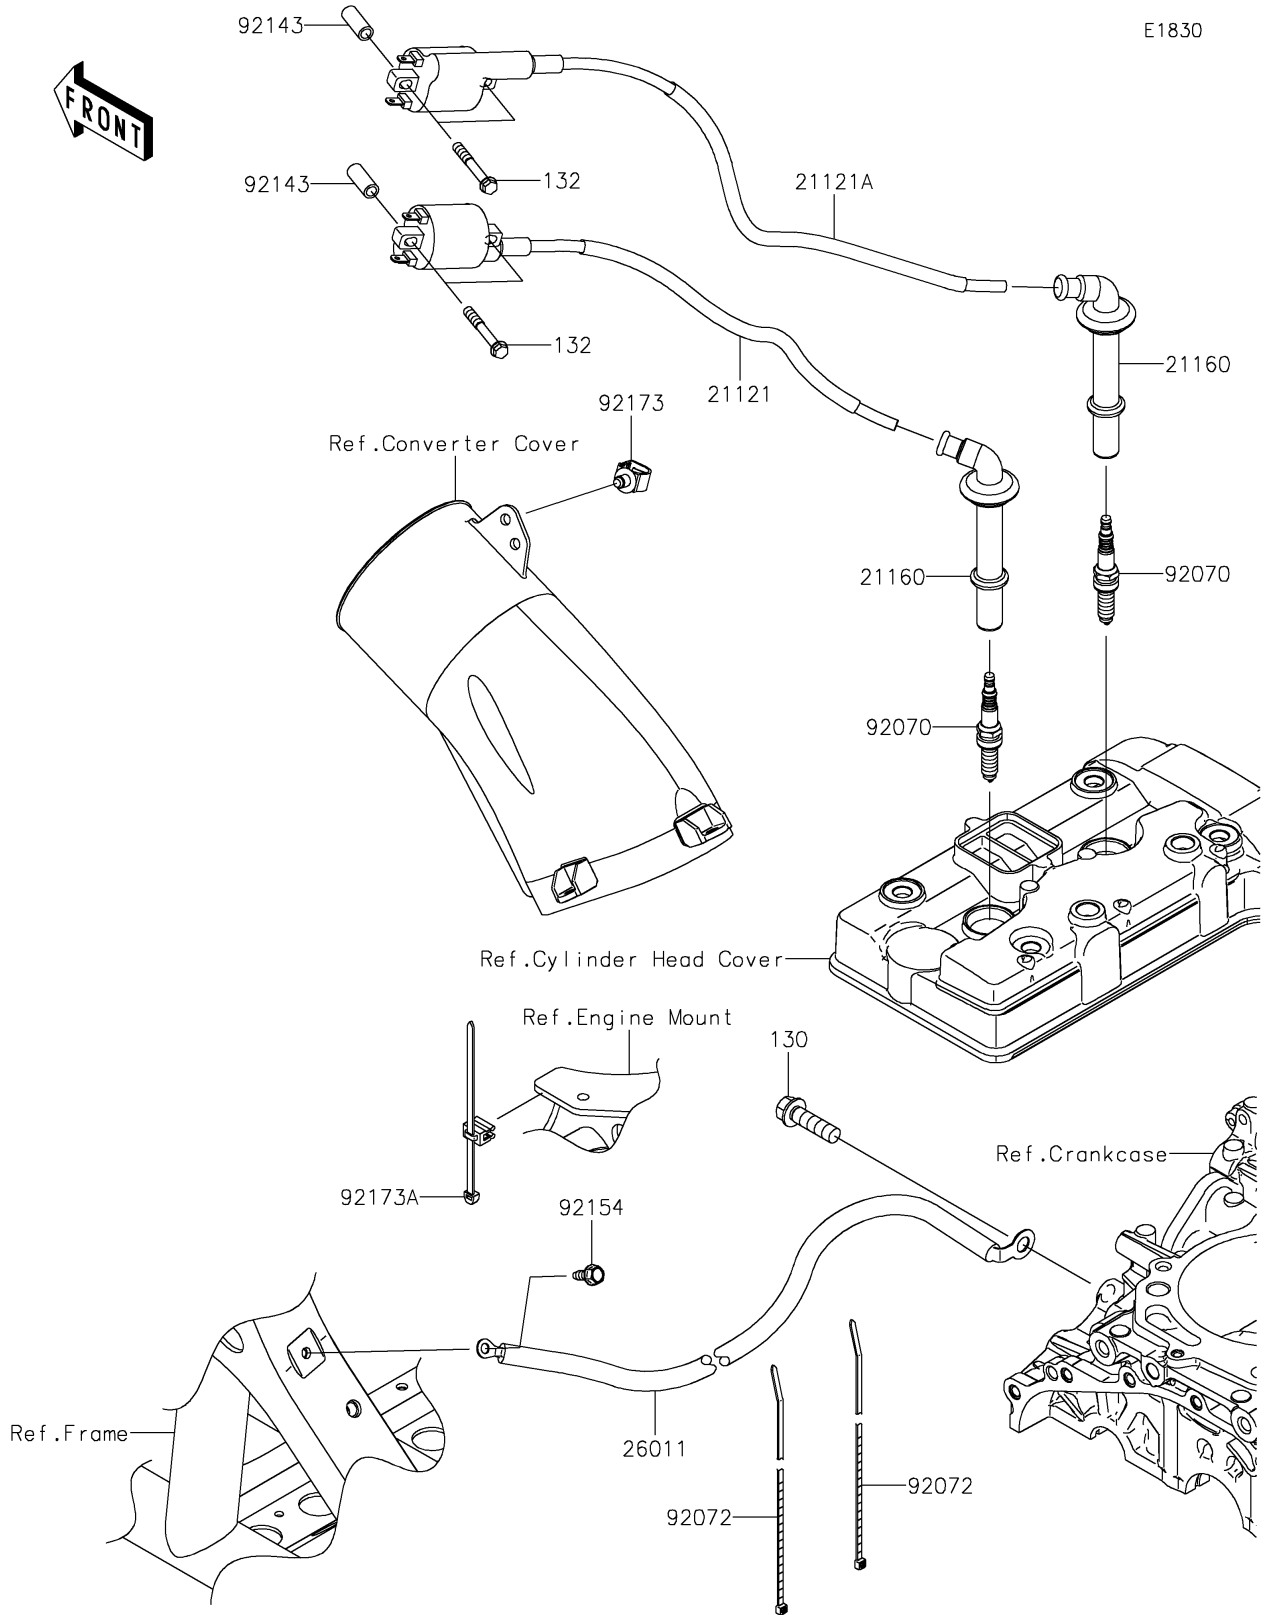

2025 TERYX[®] KRX4[™] 1000 PARTS DIAGRAM

Ignition System

2025 TERYX® KRX4™ 1000 PARTS LIST

Ignition System

ITEM NAME	PART NUMBER	QUANTITY
COIL-IGNITION,#1 (Ref # 21121)	21121-0736	1
COIL-IGNITION,#2 (Ref # 21121A)	21121-0737	1
CAP-ASSY-PLUG (Ref # 21160)	21160-0032	2
WIRE-LEAD (Ref # 26011)	26011-2412	1
PLUG-SPARK,SILMAR9F9(NGK) (Ref # 92070)	92070-0721	2
BAND,L=292.1 (Ref # 92072)	92072-3509	2
COLLAR (Ref # 92143)	92143-1046	4
BOLT,FLANGED,6X16 (Ref # 92154)	92154-0551	1
CLAMP,12MM DIA. (Ref # 92173)	92173-0736	1
CLAMP (Ref # 92173A)	92173-2089	1
BOLT-FLANGED,10X35 (Ref # 130)	130BA1035	1
BOLT-FLANGED-SMALL,6X45 (Ref # 132)	132BA0645	4