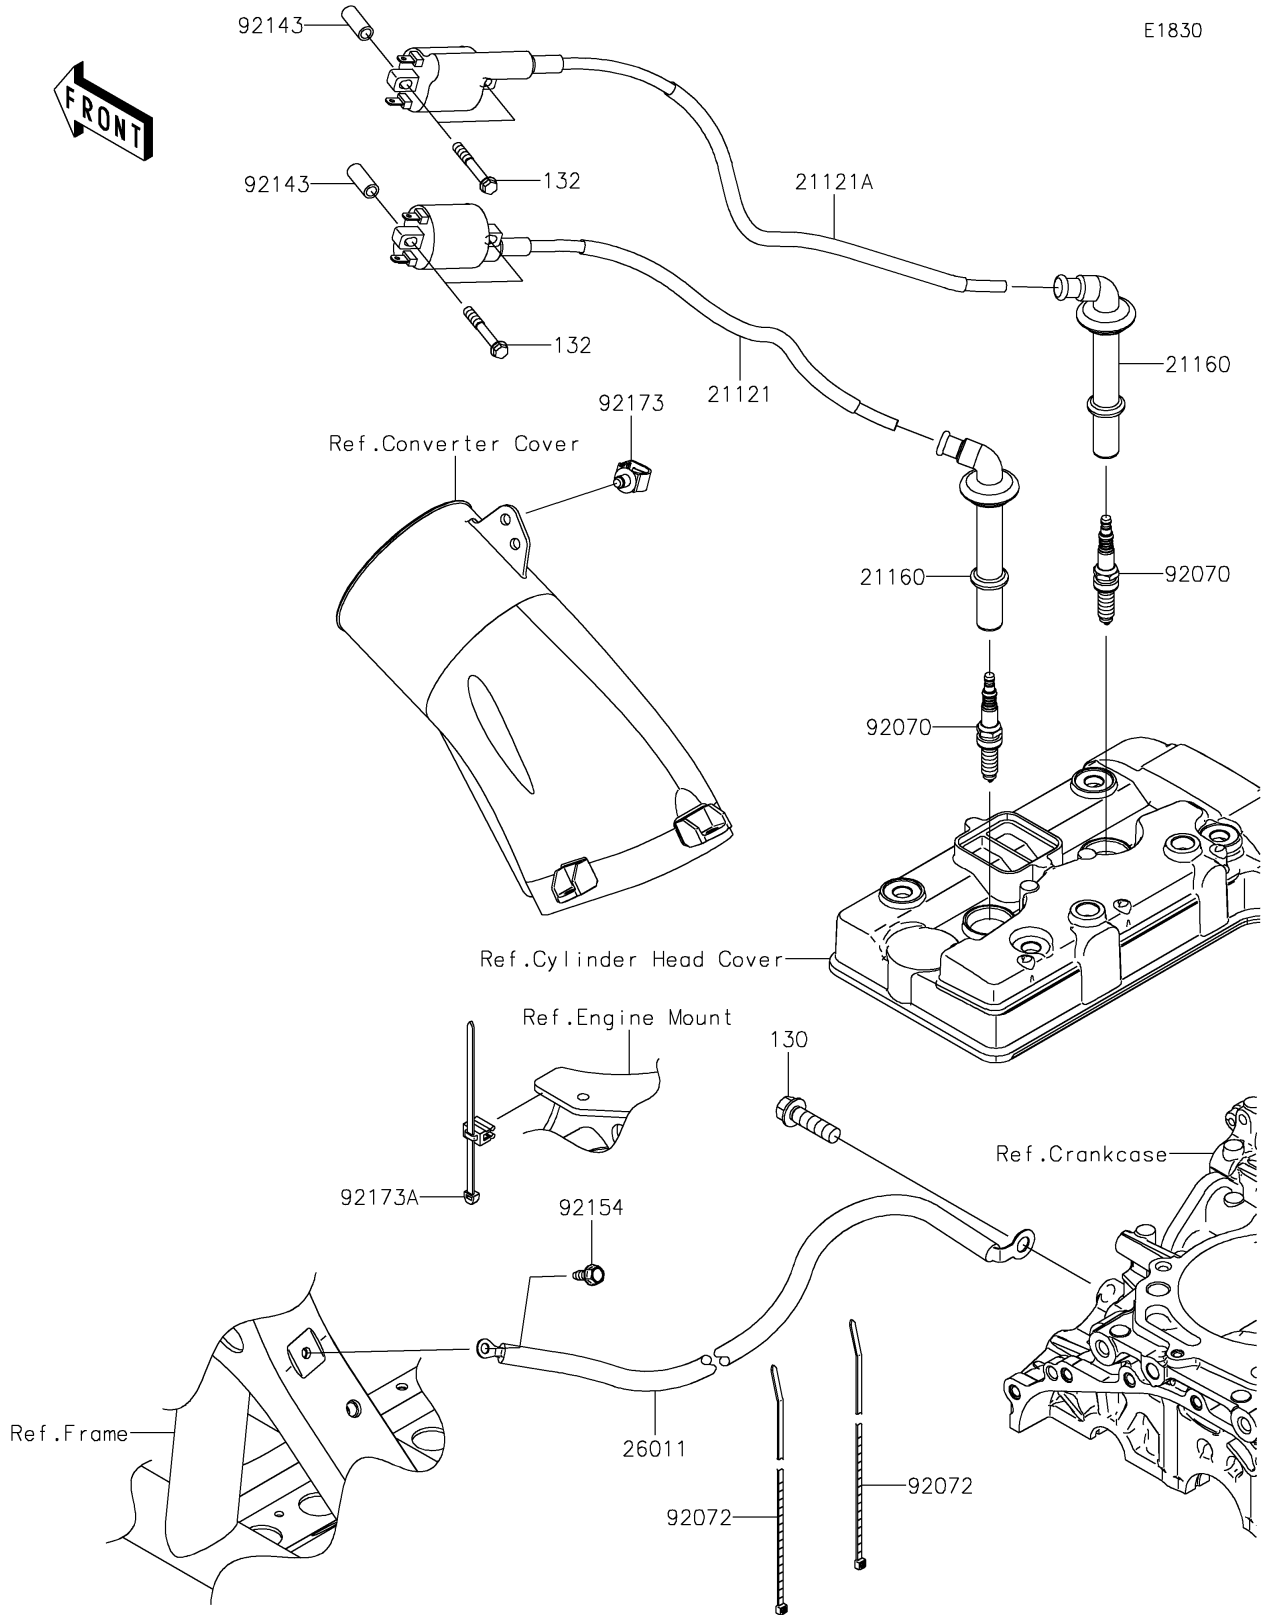

2025 Teryx KRX4 1000 PARTS DIAGRAM

Ignition System

2025 Teryx KRX4 1000 PARTS LIST

Ignition System

ITEM NAME	PART NUMBER	QUANTITY
COIL-IGNITION,#1 (Ref # 21121)	21121-0736	1
COIL-IGNITION,#2 (Ref # 21121A)	21121-0737	1
CAP-ASSY-PLUG (Ref # 21160)	21160-0032	2
WIRE-LEAD (Ref # 26011)	26011-2412	1
PLUG-SPARK,SILMAR9F9(NGK) (Ref # 92070)	92070-0721	2
BAND,L=292.1 (Ref # 92072)	92072-3509	2
COLLAR (Ref # 92143)	92143-1046	4
BOLT,FLANGED,6X16 (Ref # 92154)	92154-0551	1
CLAMP,12MM DIA. (Ref # 92173)	92173-0736	1
CLAMP (Ref # 92173A)	92173-2089	1
BOLT-FLANGED,10X35 (Ref # 130)	130BA1035	1
BOLT-FLANGED-SMALL,6X45 (Ref # 132)	132BA0645	4