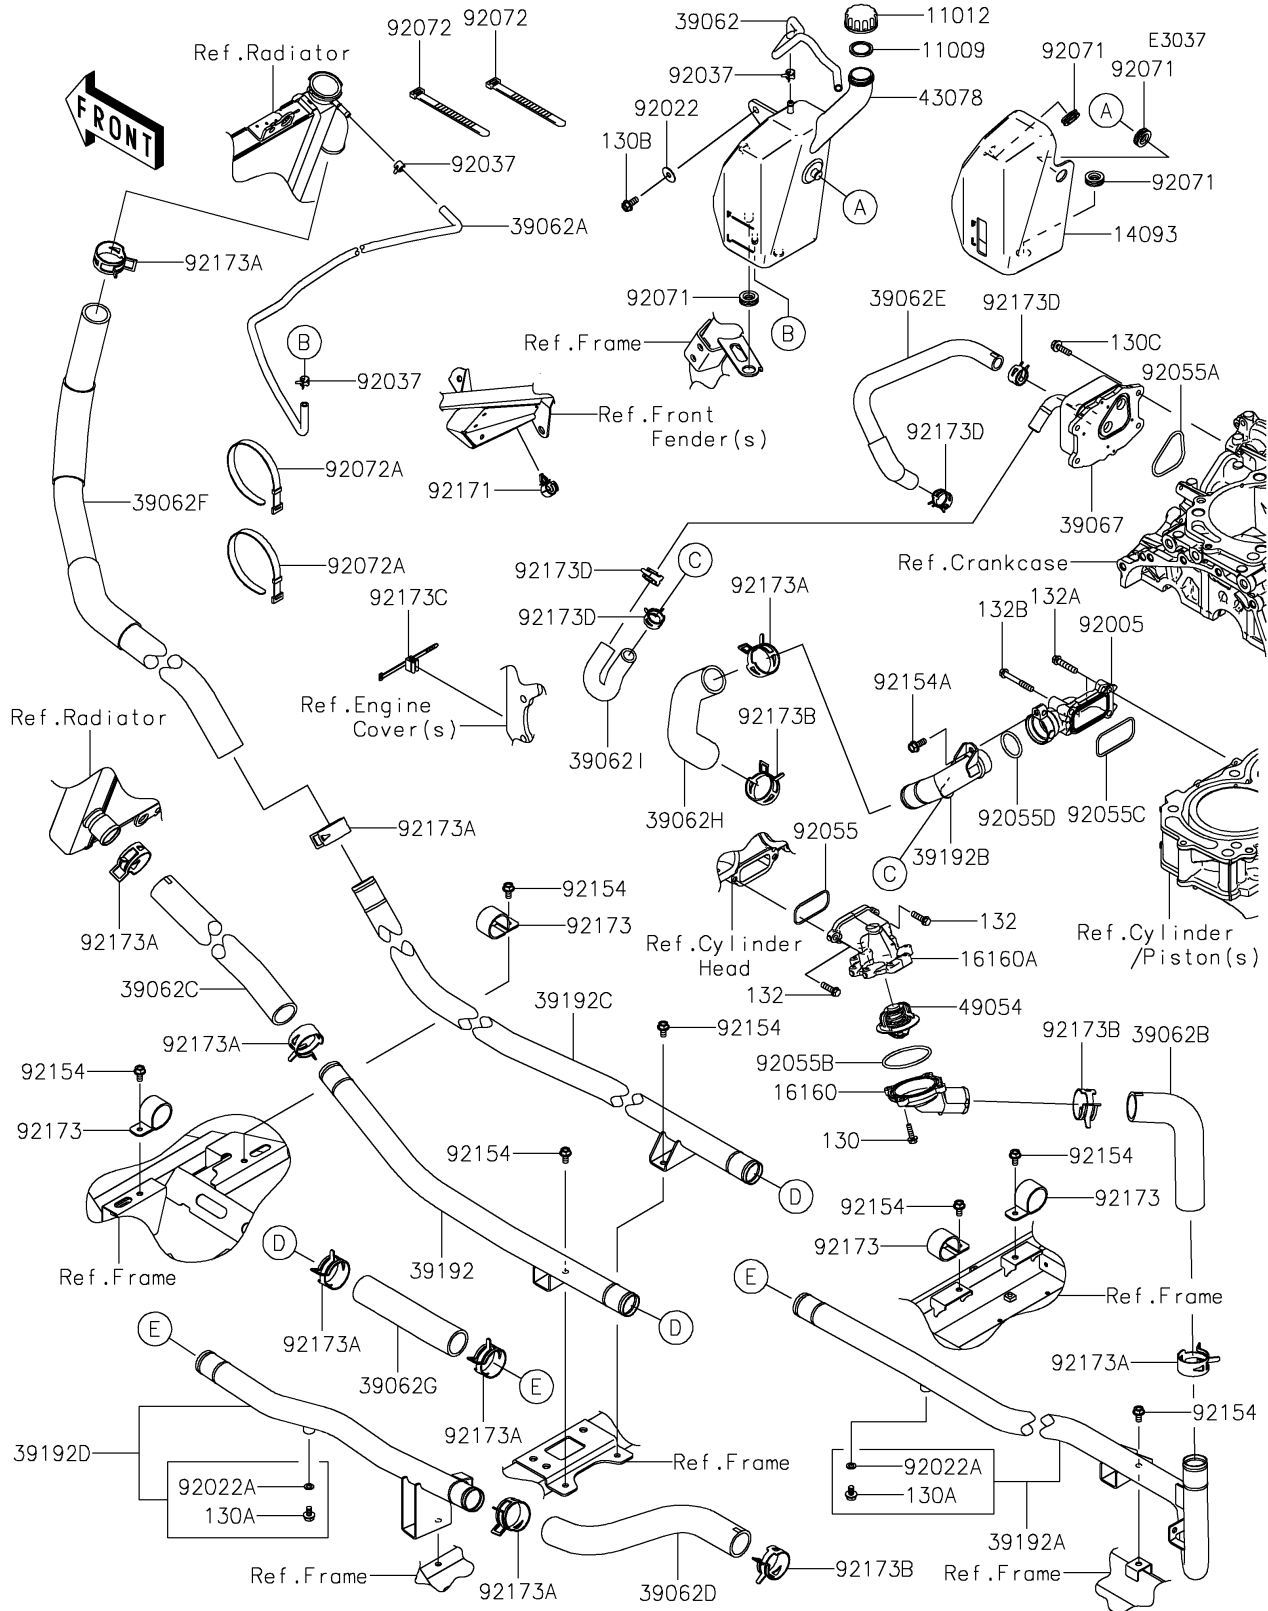

2025 TERYX® KRX4™ 1000 PARTS DIAGRAM

Water Pipe