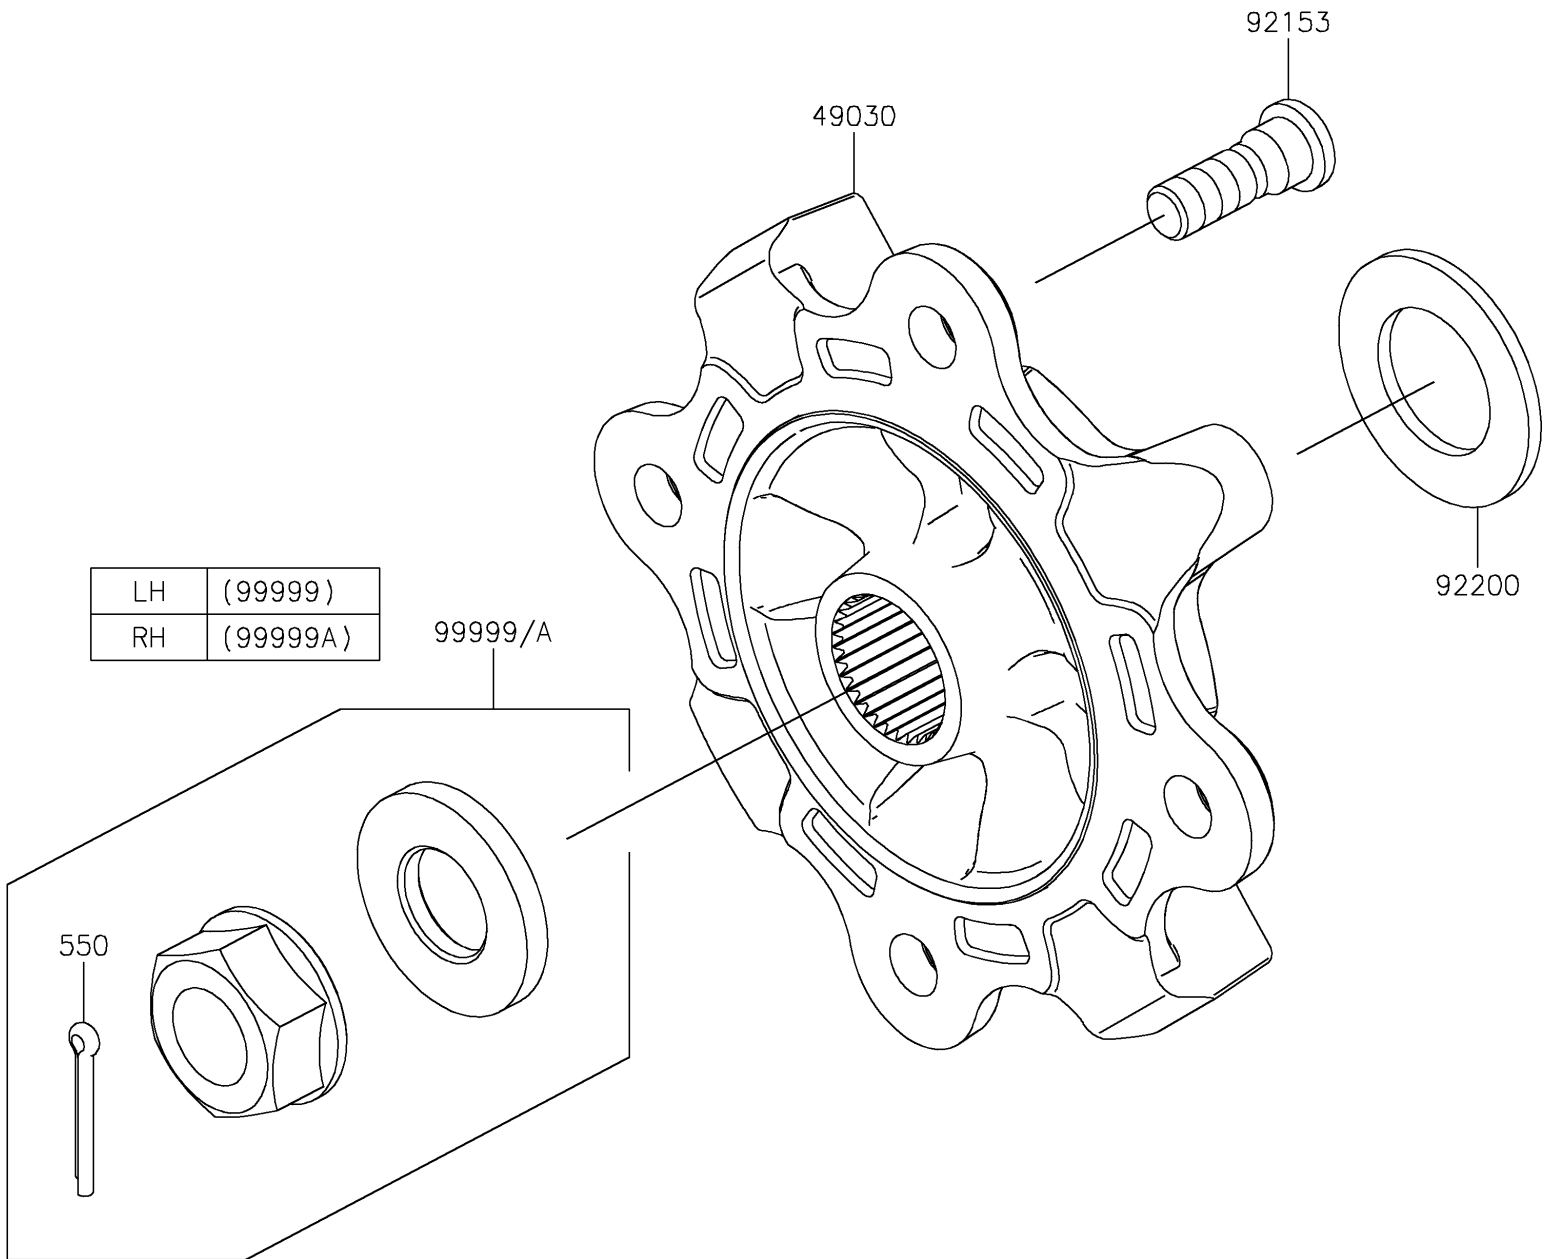

# 2025 Teryx KRX4 1000 PARTS DIAGRAM

Rear Hubs/Brakes

F2240

## 2025 Teryx KRX4 1000 PARTS LIST

### Rear Hubs/Brakes

ITEM NAME	PART NUMBER	QUANTITY
HUB (Ref # 49030)	49030-0566	2
BOLT,12MM (Ref # 92153)	92153-1915	8
WASHER,33X56X3.5 (Ref # 92200)	92200-2332	2
KIT,LH AXLE NUT (Ref # 99999)	99999-0726	1
KIT,RH AXLE NUT (Ref # 99999A)	99999-0727	1
PIN-COTTER,4.0X30 (Ref # 550)	550AA4030	1