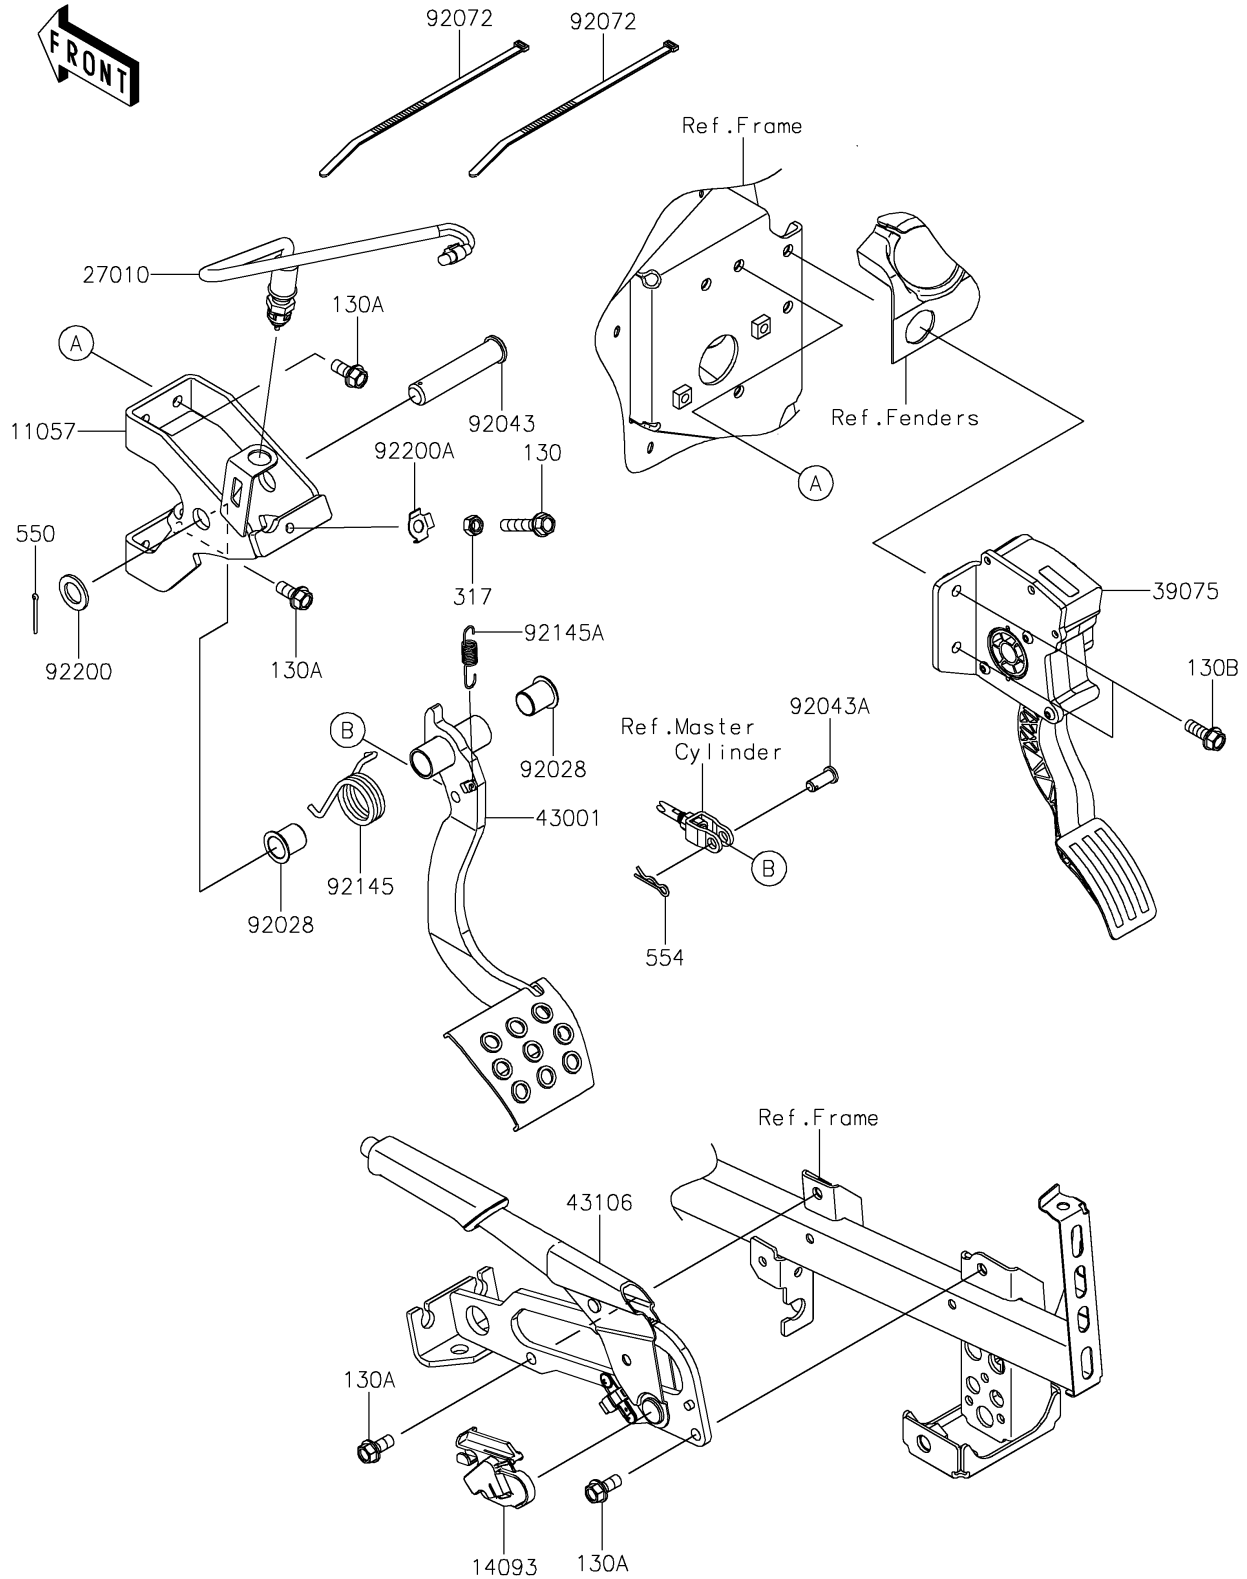

# 2025 TERYX® KRX4™ 1000 PARTS DIAGRAM

## Brake Pedal/Throttle Lever

F2260

## 2025 TERYX® KRX4™ 1000 PARTS LIST

### Brake Pedal/Throttle Lever

| ITEM NAME                              | PART NUMBER | QUANTITY |
|--|-------------|----------|
| BRACKET,BRAKE PEDAL (Ref # 11057)      | 11057-2099  | 1        |
| COVER,SWITCH (Ref # 14093)             | 14093-1021  | 1        |
| SWITCH,BRAKE (Ref # 27010)             | 27010-0724  | 1        |
| LEVER-THROTTLE (Ref # 39075)           | 39075-0033  | 1        |
| LEVER-BRAKE (Ref # 43001)              | 43001-0767  | 1        |
| LEVER-ASSY-PARKING BRAKE (Ref # 43106) | 43106-0013  | 1        |
| BUSHING (Ref # 92028)                  | 92028-1571  | 2        |
| PIN,16X78 (Ref # 92043)                | 92043-0917  | 1        |
| PIN (Ref # 92043A)                     | 92043-1039  | 1        |
| BAND,L=292.1 (Ref # 92072)             | 92072-3509  | 2        |
| SPRING (Ref # 92145)                   | 92145-1849  | 1        |
| SPRING (Ref # 92145A)                  | 92145-1884  | 1        |
| WASHER,16X26X2.3 (Ref # 92200)         | 92200-0043  | 1        |
| WASHER,8.5X17X0.8 (Ref # 92200A)       | 92200-0993  | 1        |
| BOLT-FLANGED,8X40 (Ref # 130)          | 130BA0840   | 1        |
| BOLT-FLANGED,8X18 (Ref # 130A)         | 130CA0818   | 5        |
| BOLT-FLANGED,8X22 (Ref # 130B)         | 130CB0822   | 2        |
| NUT-HEX-SMALL,8MM (Ref # 317)          | 317BA0800   | 1        |
| PIN-COTTER,2.5X25 (Ref # 550)          | 550AA2525   | 1        |
| PIN-SNAP,10MM (Ref # 554)              | 554DA1000   | 1        |