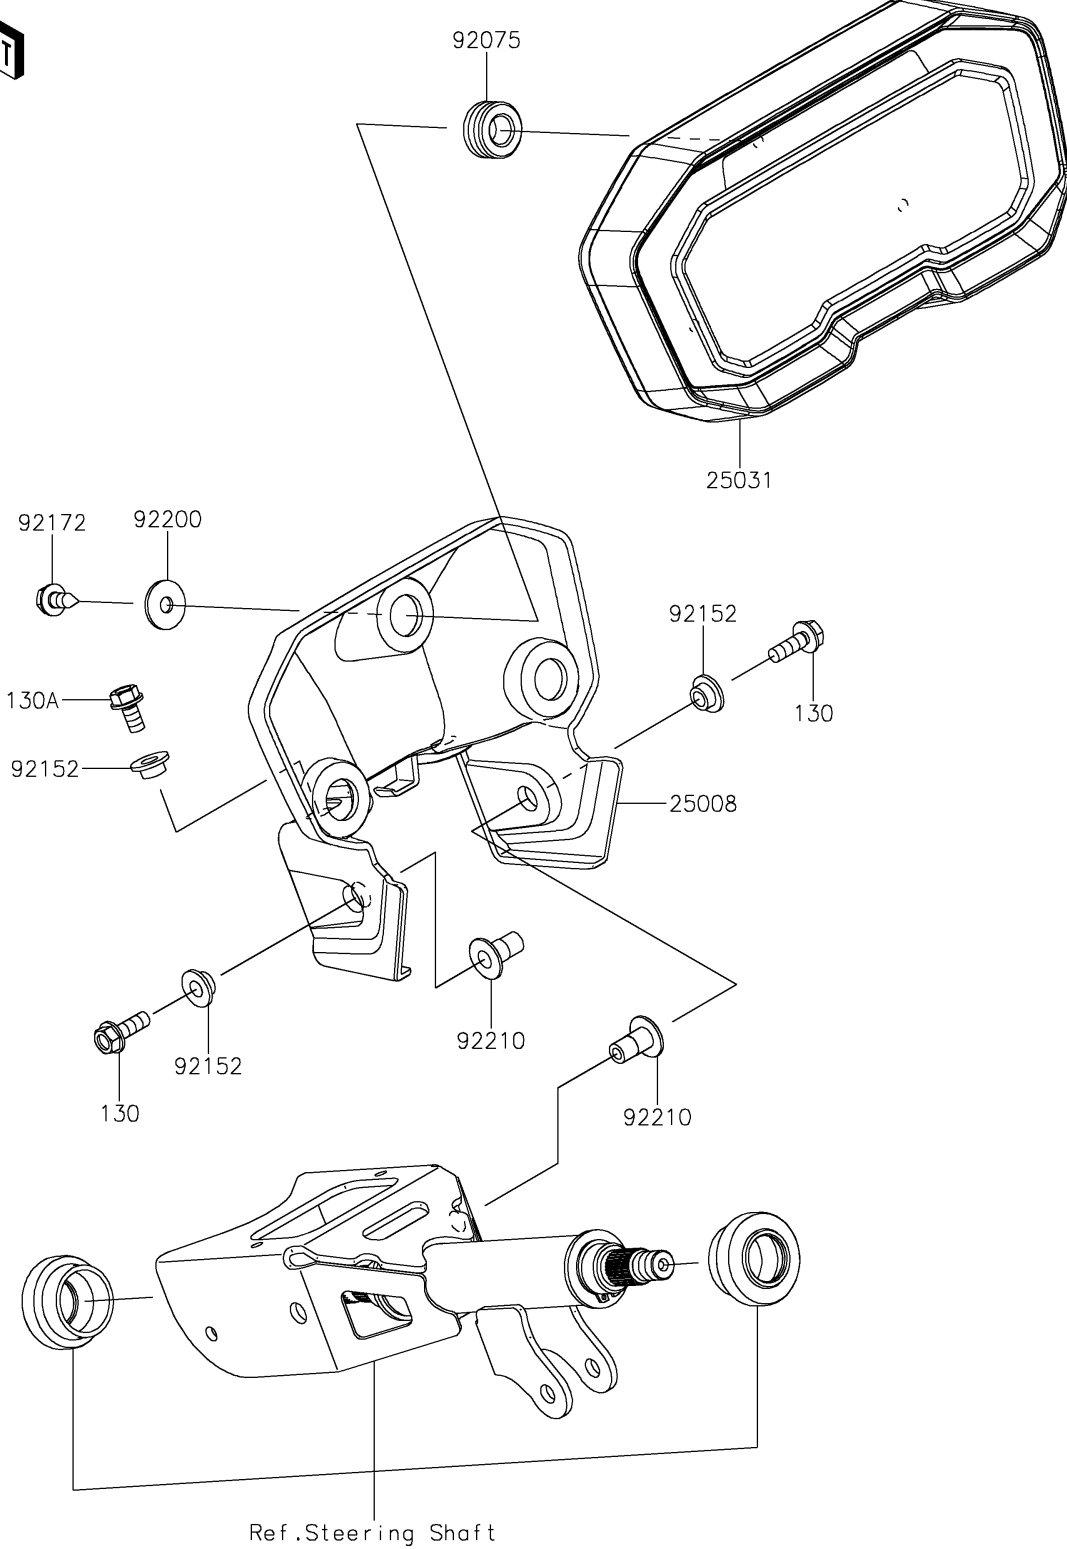

2025 TERYX® KRX4™ 1000 PARTS DIAGRAM

Meter(s)

F2530

2025 TERYX® KRX4™ 1000 PARTS LIST

Meter(s)

| ITEM NAME | PART NUMBER | QUANTITY |
|----------------------------------|-------------|----------|
| BRACKET-METER (Ref # 25008) | 25008-0049 | 1 |
| METER-ASSY,LCD (Ref # 25031) | 25031-1315 | 1 |
| DAMPER (Ref # 92075) | 92075-1898 | 3 |
| COLLAR,6.5X10X6.2 (Ref # 92152) | 92152-1511 | 4 |
| SCREW,TAPPING,6X16 (Ref # 92172) | 92172-1313 | 3 |
| WASHER,6.5X20X1.6 (Ref # 92200) | 92200-0283 | 3 |
| NUT,METER BKT SIDE (Ref # 92210) | 92210-1760 | 2 |
| BOLT-FLANGED,6X18 (Ref # 130) | 130BA0618 | 2 |
| BOLT-FLANGED,6X12 (Ref # 130A) | 130CA0612 | 2 |