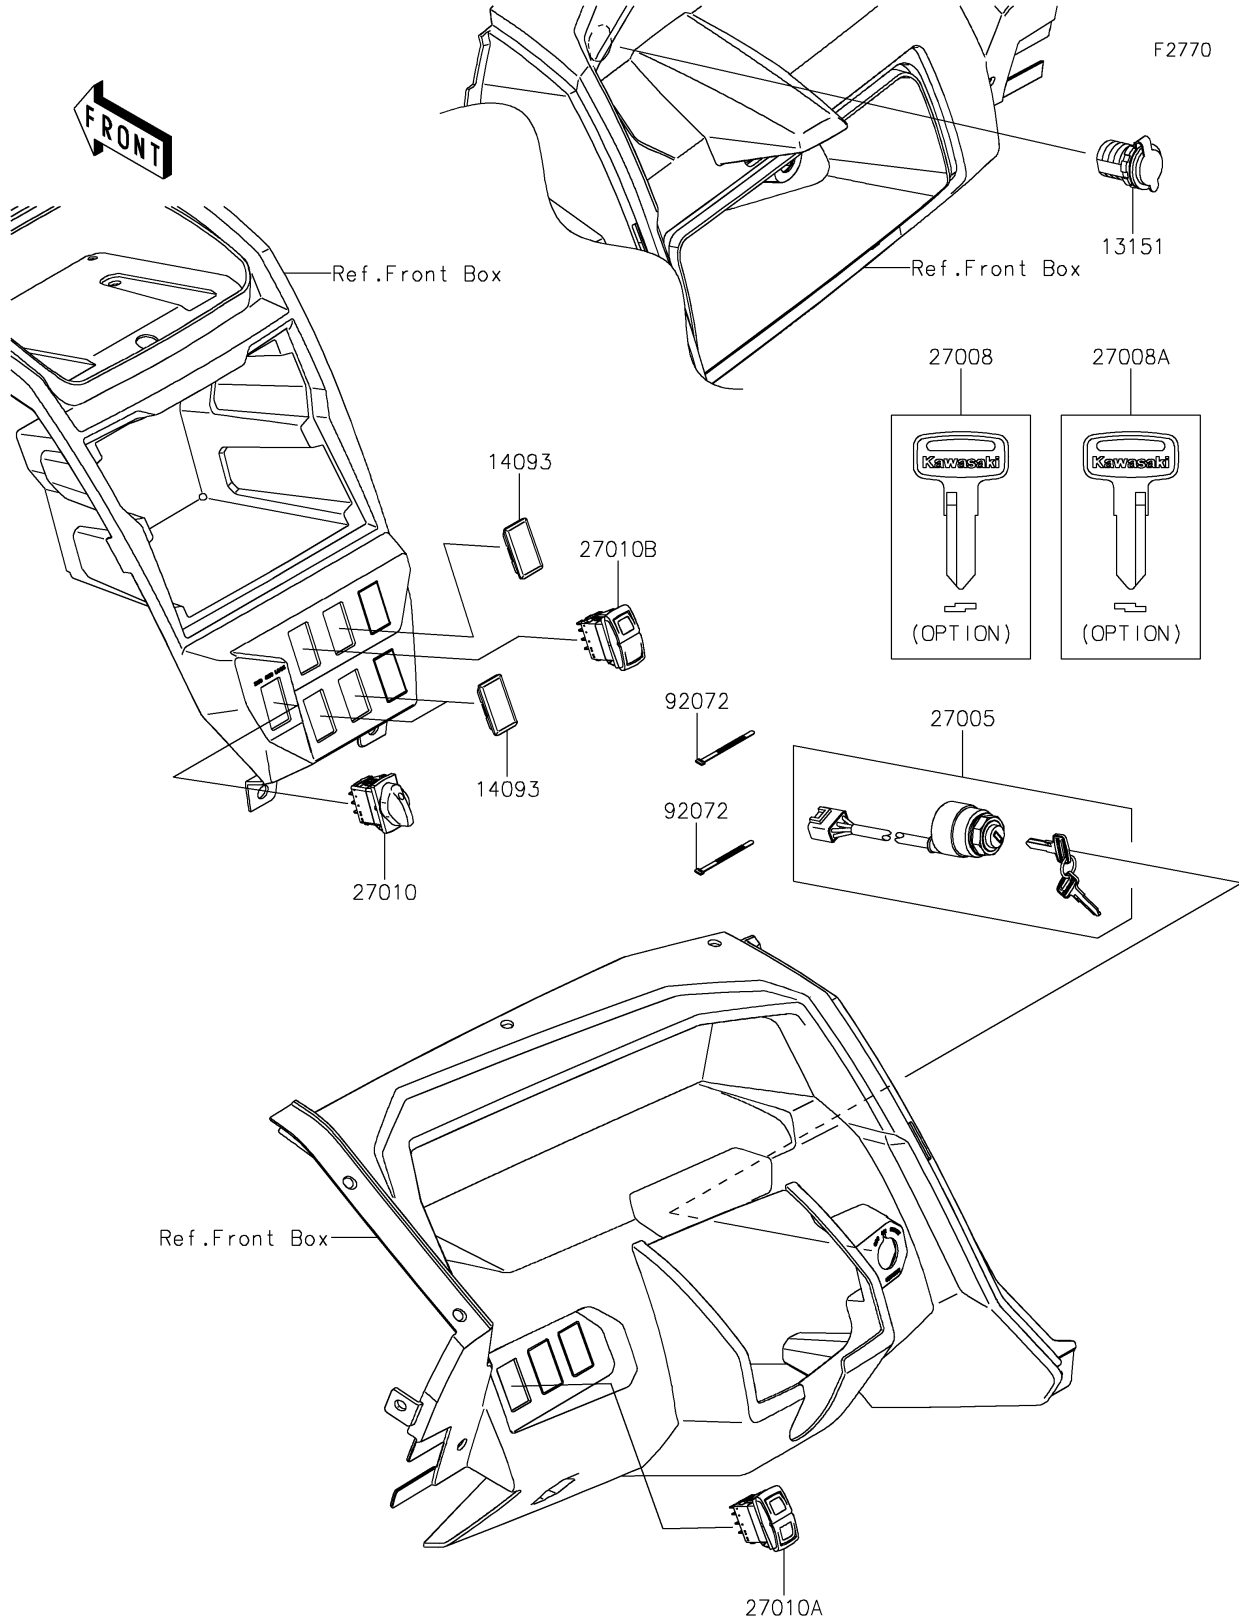

2025 Teryx KRX4 1000 PARTS DIAGRAM

Ignition Switch

2025 Teryx KRX4 1000 PARTS LIST

Ignition Switch

ITEM NAME	PART NUMBER	QUANTITY
SWITCH-COMP,OUTLET,12V (Ref # 13151)	13151-0556	1
COVER,SWITCH (Ref # 14093)	14093-1202	3
SWITCH-ASSY-IGNITION (Ref # 27005)	27005-0643	1
KEY-LOCK,BLANK (Ref # 27008)	27008-1153	1
KEY-LOCK,BLANK (Ref # 27008A)	27008-1157	1
SWITCH,2WD/4WD (Ref # 27010)	27010-0902	1
SWITCH,HEAD LIGHT (Ref # 27010A)	27010-0903	1
SWITCH,POWER MODE (Ref # 27010B)	27010-0904	1
BAND,L=123 (Ref # 92072)	92072-030	2