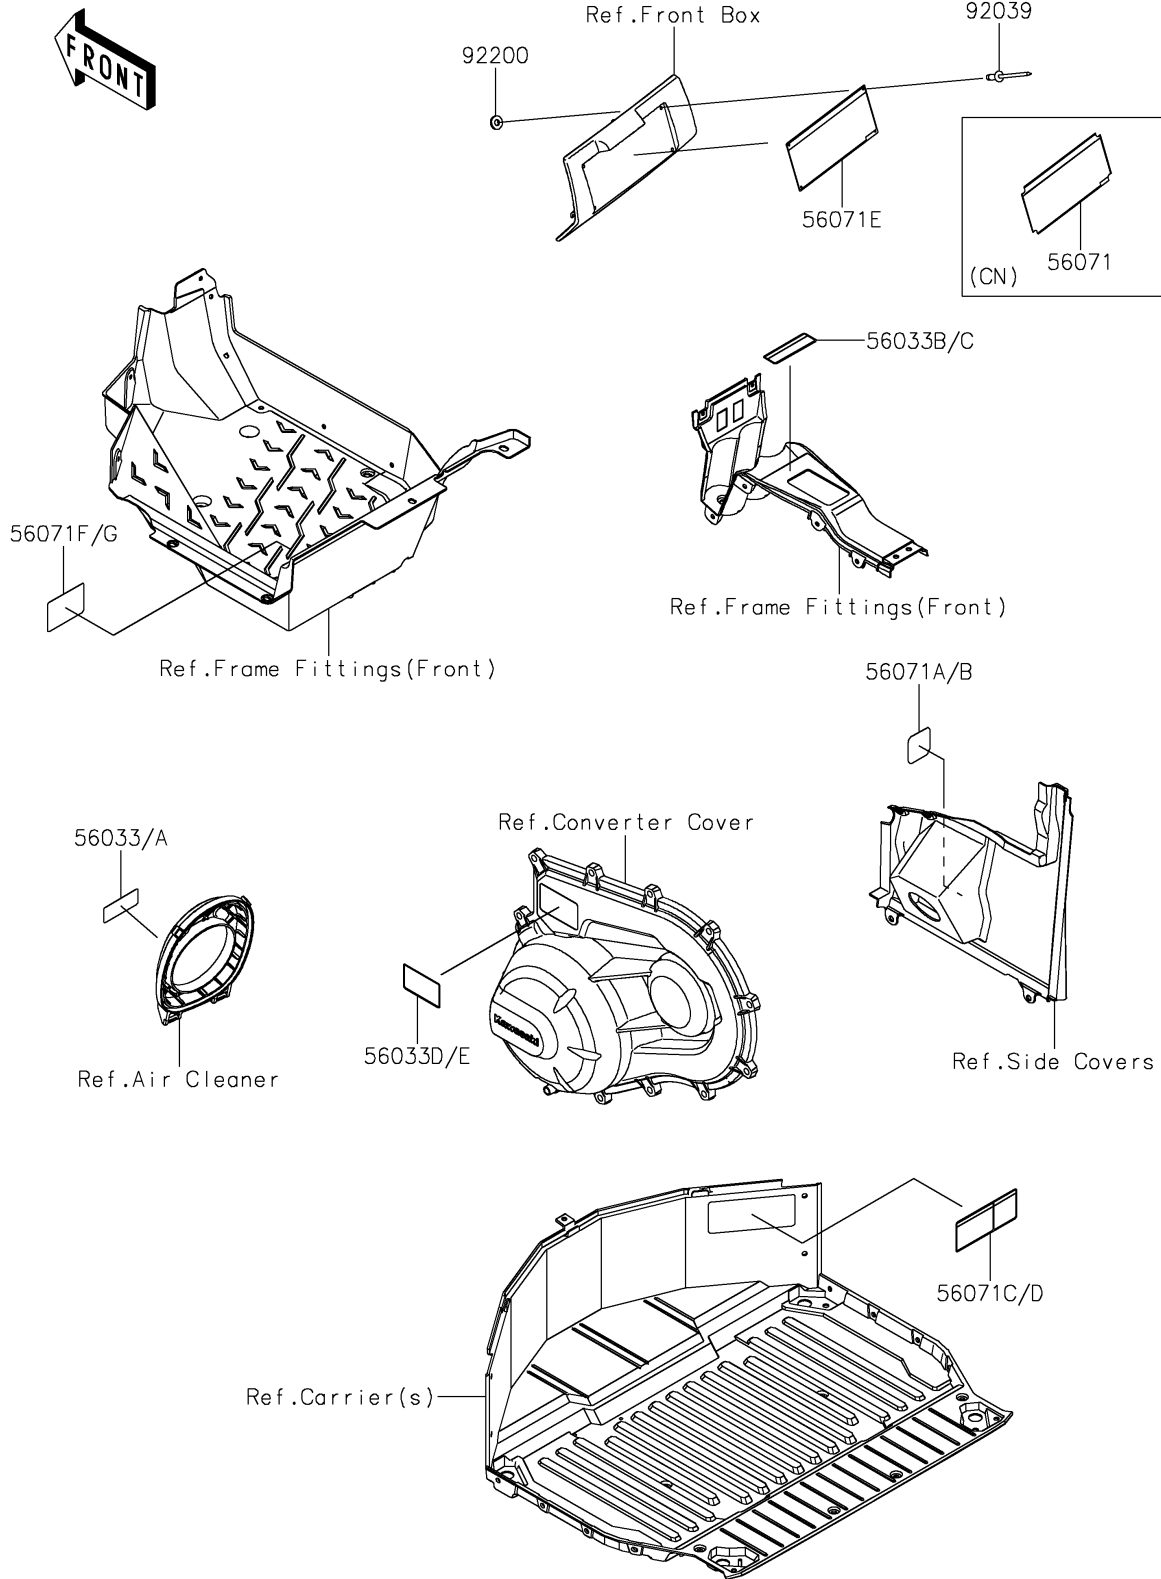

2025 Teryx KRX4 1000 PARTS DIAGRAM

Labels

F2860

2025 Teryx KRX4 1000 PARTS LIST

Labels

ITEM NAME	PART NUMBER	QUANTITY
LABEL-MANUAL,AIR CLEANER (Ref # 56033)	56033-0724	1
LABEL-MANUAL,AIR CLEANER (Ref # 56033A)	56033-0731	1
LABEL-MANUAL,SHIFT NOTICE (Ref # 56033B)	56033-0822	1
LABEL-MANUAL,SHIFT NOTICE (Ref # 56033C)	56033-0826	1
LABEL-MANUAL,DRIVE BELT (Ref # 56033D)	56033-0996	1
LABEL-MANUAL,DRIVE BELT (Ref # 56033E)	56033-1000	1
LABEL-WARNING,GENERAL (Ref # 56071)	56071-0501	1
LABEL-WARNING,GASOLINE (Ref # 56071A)	56071-0588	1
LABEL-WARNING,GASOLINE(FRENCH) (Ref # 56071B)	56071-0593	1
LABEL-WARNING,CARGO BED (Ref # 56071C)	56071-0925	1
LABEL-WARNING,CARGO BED (Ref # 56071D)	56071-0926	1
LABEL-WARNING,GENERAL (Ref # 56071E)	56071-1035	1
LABEL-WARNING,TIRE INFORMATION (Ref # 56071F)	56071-1036	1
LABEL-WARNING,TIRE INFORMATION (Ref # 56071G)	56071-1038	1
RIVET,3.2X8 (Ref # 92039)	92039-3763	4
WASHER,3.5X8X1 (Ref # 92200)	92200-1251	4