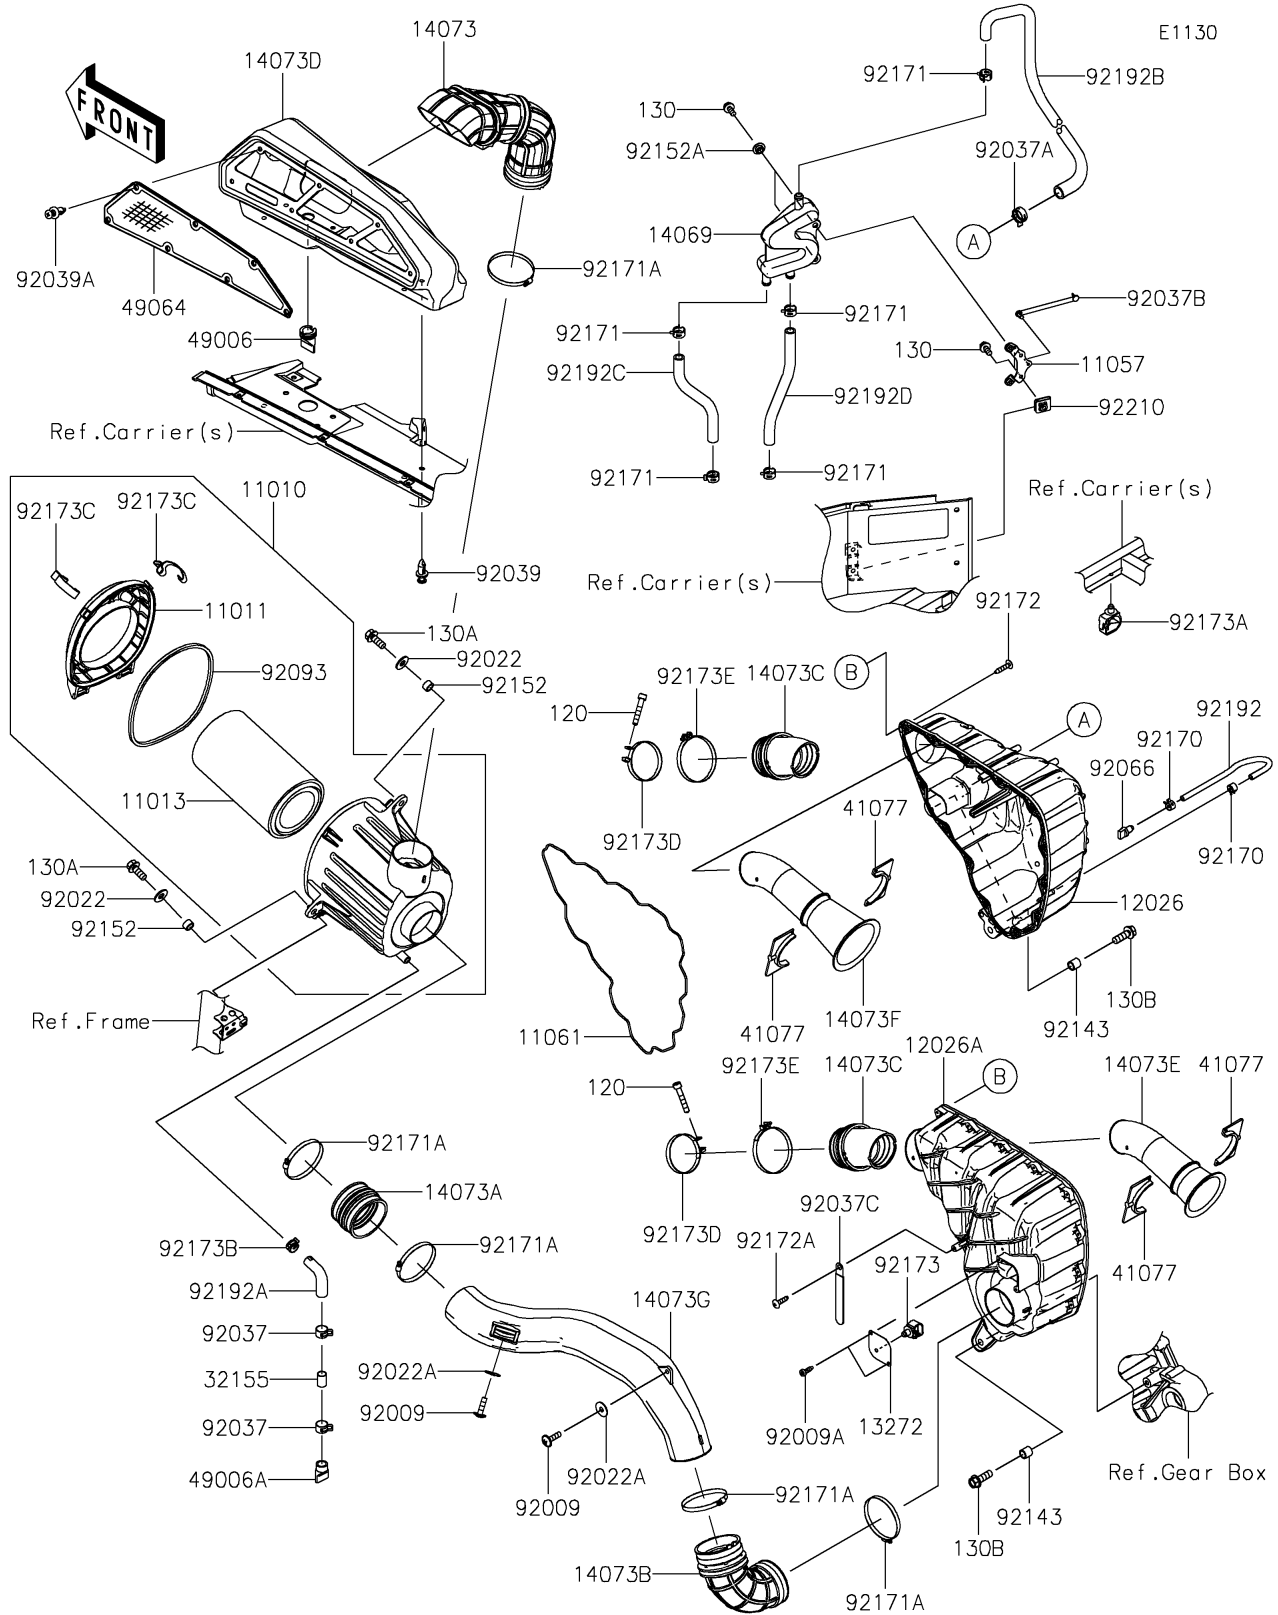

2025 Teryx KRX4 1000 Blackout Edition PARTS DIAGRAM

Air Cleaner

2025 Teryx KRX4 1000 Blackout Edition PARTS LIST

Air Cleaner

ITEM NAME	PART NUMBER	QUANTITY
FILTER-ASSY-AIR (Ref # 11010)	11010-0900	1
CASE-AIR FILTER,UPP (Ref # 11011)	11011-0905	1
ELEMENT-AIR FILTER (Ref # 11013)	11013-0782	1
BRACKET,BREATHER (Ref # 11057)	11057-2431	1
GASKET,CHAMBER (Ref # 11061)	11061-1312	1
CHAMBER,RH (Ref # 12026)	12026-0019	1
CHAMBER,LH (Ref # 12026A)	12026-0020	1
PLATE,TEMP SENSOR (Ref # 13272)	13272-2711	1
BREATHER (Ref # 14069)	14069-0032	1
DUCT,INTAKE,DIRTYSIDE (Ref # 14073)	14073-0922	1
DUCT,A/F CASE (Ref # 14073A)	14073-0923	1
DUCT,CHAMBER (Ref # 14073B)	14073-0925	1
DUCT,CHAMBER-THROTTLE (Ref # 14073C)	14073-0931	2
DUCT,INTAKE,DIRTYSIDE BOX (Ref # 14073D)	14073-0954	1
DUCT,INTAKE,#1 CYLINDER (Ref # 14073E)	14073-0956	1
DUCT,INTAKE,#2 CYLINDER (Ref # 14073F)	14073-0957	1
DUCT,A/F CASE-CHAMBER (Ref # 14073G)	14073-0963	1
PIPE,DRAIN (Ref # 32155)	32155-4087	1
ADAPTER (Ref # 41077)	41077-0737	4
BOOT (Ref # 49006)	49006-0633	1
BOOT (Ref # 49006A)	49006-1292	1
FILTER-AIR (Ref # 49064)	49064-0012	1
SCREW,6X22 (Ref # 92009)	92009-1441	2
SCREW,TAPPING,5X16 (Ref # 92009A)	92009-1984	2
WASHER,8.5X20X1.6 (Ref # 92022)	92022-1561	2
WASHER,PLAIN,6.5X20X1 (Ref # 92022A)	92022-165	2
CLAMP,HOSE CLIP (Ref # 92037)	92037-1460	2
CLAMP (Ref # 92037A)	92037-1594	1
CLAMP,SPEED,L=80.5 (Ref # 92037B)	92037-1903	1