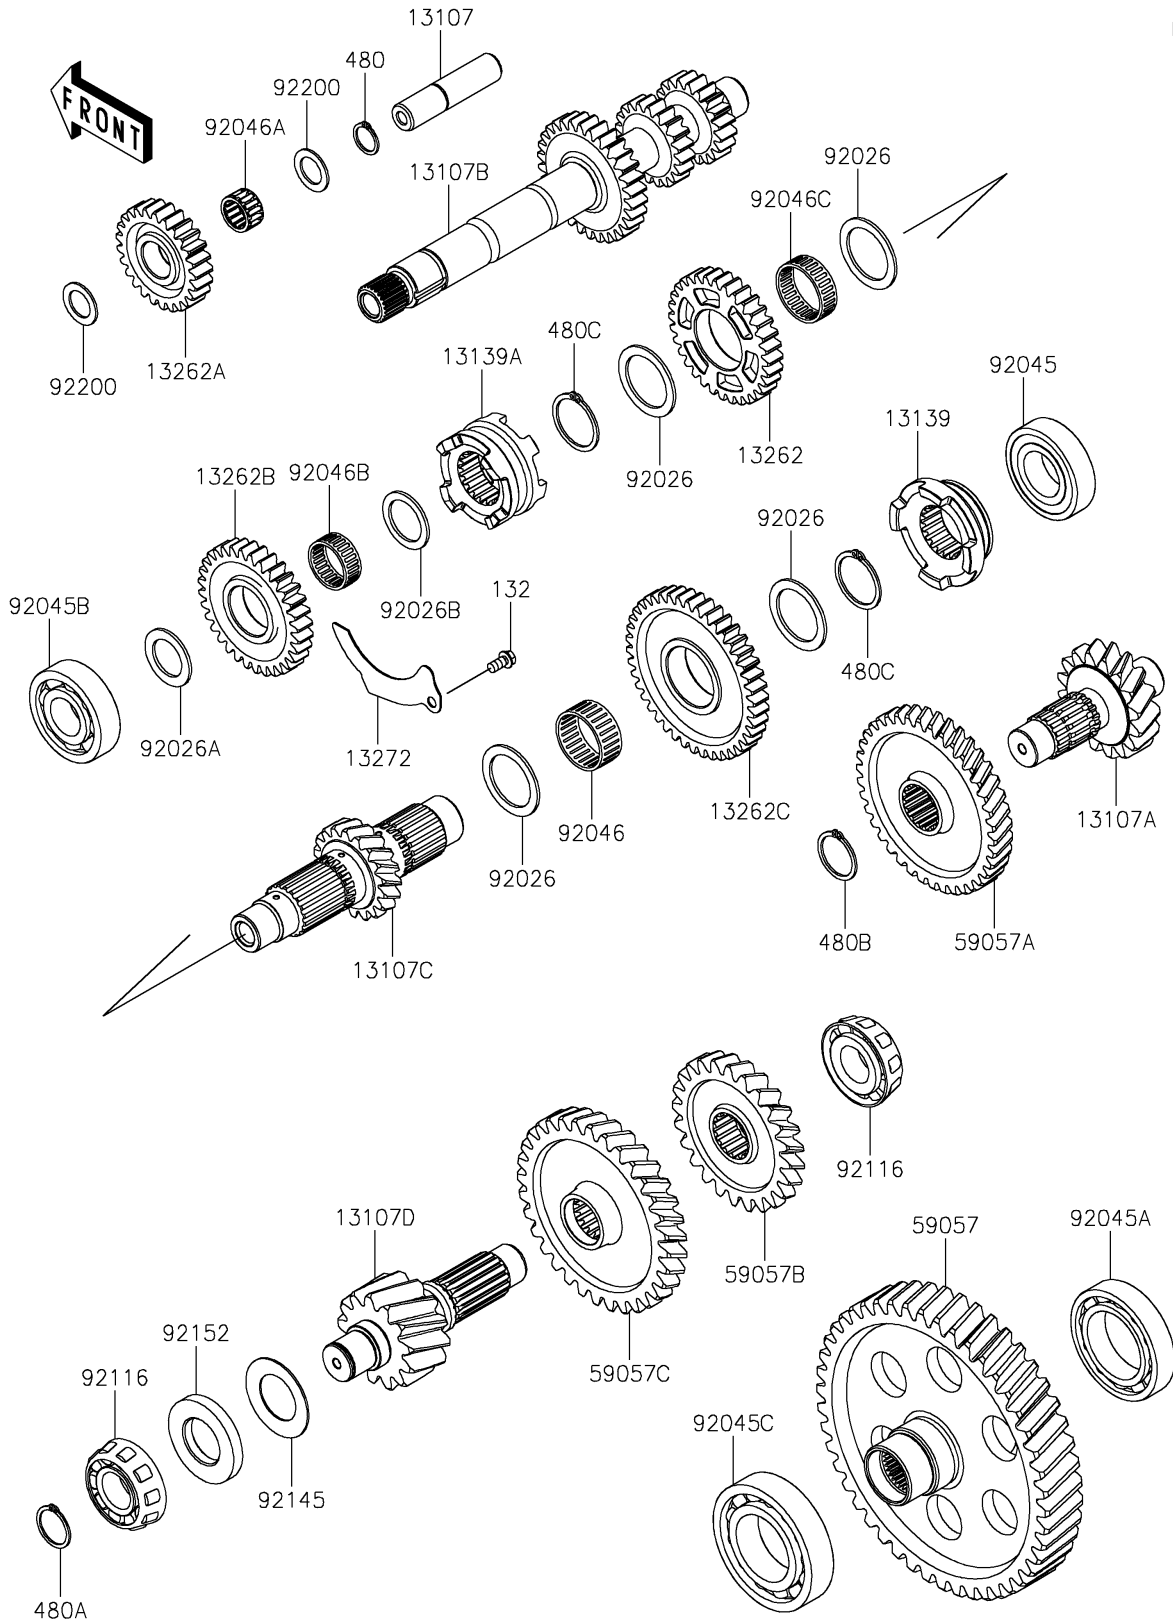

2025 TERYX® KRX4™ 1000 BLACKOUT EDITION PARTS DIAGRAM

Transmission

E1361

2025 TERYX® KRX4™ 1000 BLACKOUT EDITION PARTS LIST

Transmission

ITEM NAME	PART NUMBER	QUANTITY
SHAFT,REVERSE IDLER (Ref # 13107)	13107-0879	1
SHAFT,3RD,16T (Ref # 13107A)	13107-0900	1
SHAFT,INPUT (Ref # 13107B)	13107-0931	1
SHAFT,2ND,18T (Ref # 13107C)	13107-0932	1
SHAFT,4TH,13T (Ref # 13107D)	13107-0937	1
SHIFTER,LOW,19T (Ref # 13139)	13139-0030	1
SHIFTER,HIGH&REV,19T (Ref # 13139A)	13139-0037	1
GEAR,REV,32T (Ref # 13262)	13262-1364	1
GEAR,REVERSE IDLER,25T (Ref # 13262A)	13262-1567	1
GEAR,HIGH,32T (Ref # 13262B)	13262-1568	1
GEAR,LOW,42T (Ref # 13262C)	13262-1569	1
PLATE,OIL (Ref # 13272)	13272-2570	1
GEAR-HELICAL,46T (Ref # 59057)	59057-0029	1
GEAR-HELICAL,38T (Ref # 59057A)	59057-0031	1
GEAR-HELICAL,24T (Ref # 59057B)	59057-0037	1
GEAR-HELICAL,32T (Ref # 59057C)	59057-0038	1
SPACER,35.2X47X2 (Ref # 92026)	92026-0765	4
SPACER,25.2X38X2 (Ref # 92026A)	92026-0856	1
SPACER,28X38X2 (Ref # 92026B)	92026-1299	1
BEARING-BALL,6206Z (Ref # 92045)	92045-0902	1
BEARING-BALL,6009 (Ref # 92045A)	92045-0903	1
BEARING-BALL,6305ZUR3 (Ref # 92045B)	92045-0926	1
BEARING-BALL,TMB209 (Ref # 92045C)	92045-0935	1
BEARING-NEEDLE,35X40X17 (Ref # 92046)	92046-0611	1
BEARING-NEEDLE (Ref # 92046A)	92046-0634	1
BEARING-NEEDLE (Ref # 92046B)	92046-0635	1
BEARING-NEEDLE (Ref # 92046C)	92046-0636	1
BEARING-ROLLER,HC30305JRLFT (Ref # 92116)	92116-0012	2
SPRING (Ref # 92145)	92145-1837	1

2025 TERYX® KRX4™ 1000 BLACKOUT EDITION PARTS LIST

Transmission

ITEM NAME	PART NUMBER	QUANTITY
COLLAR (Ref # 92152)	92152-2526	1
WASHER,18.2X28X1.5 (Ref # 92200)	92200-0716	2
BOLT-FLANGED-SMALL,6X12 (Ref # 132)	132BA0612	1
CIRCLIP-TYPE-C,18MM (Ref # 480)	480J1800	1
CIRCLIP-TYPE-C,25MM (Ref # 480A)	480J2500	1
CIRCLIP (Ref # 480B)	480J2900	1
CIRCLIP (Ref # 480C)	480J3500	2