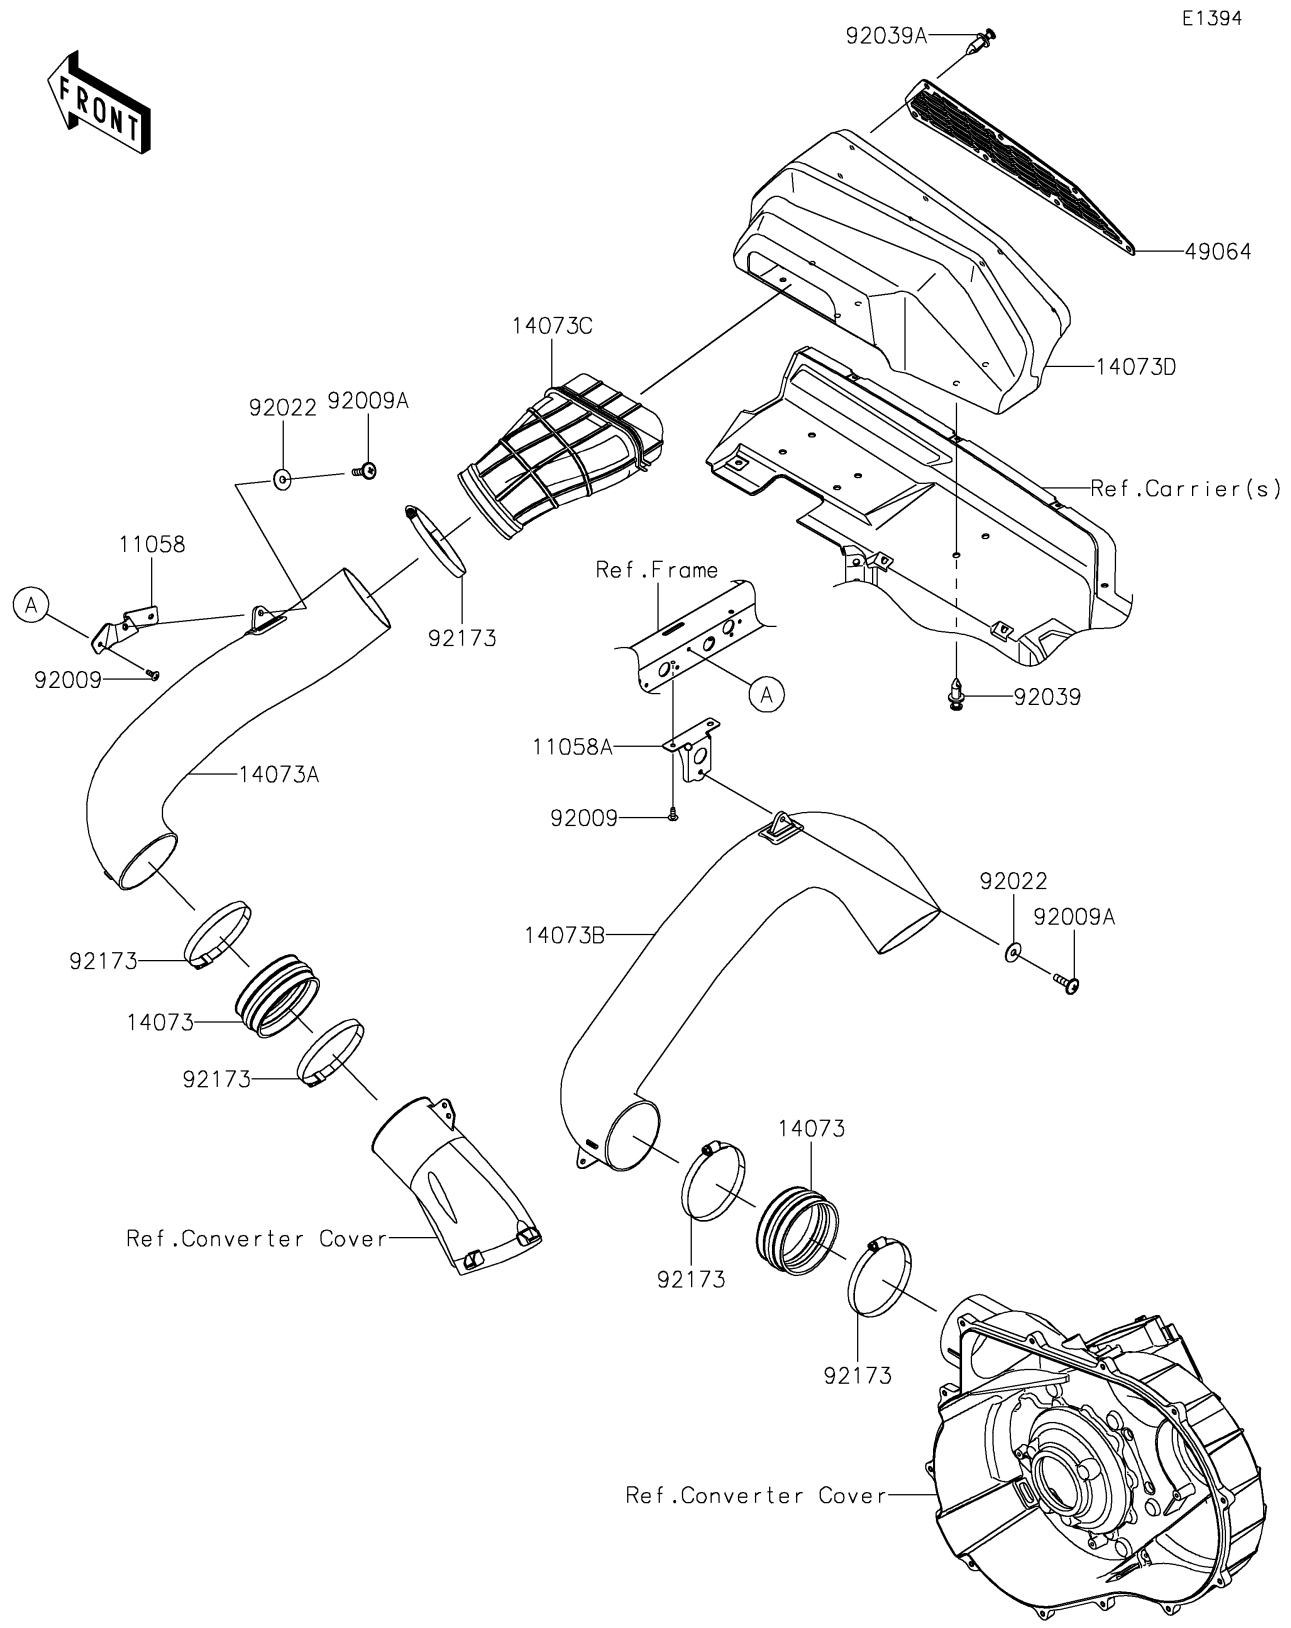

2025 TERYX® KRX4™ 1000 BLACKOUT EDITION PARTS DIAGRAM

Air Cleaner-Belt Converter

2025 TERYX® KRX4™ 1000 BLACKOUT EDITION PARTS LIST

Air Cleaner-Belt Converter

ITEM NAME	PART NUMBER	QUANTITY
BRACKET (Ref # 11058)	11058-1656	1
BRACKET (Ref # 11058A)	11058-1657	1
DUCT (Ref # 14073)	14073-0909	2
DUCT,INTAKE (Ref # 14073A)	14073-0910	1
DUCT,EXHAUST (Ref # 14073B)	14073-0911	1
DUCT (Ref # 14073C)	14073-0919	1
DUCT (Ref # 14073D)	14073-0955	1
FILTER-AIR (Ref # 49064)	49064-0013	1
SCREW,TAPPING,6X16 (Ref # 92009)	92009-1166	4
SCREW,6X22 (Ref # 92009A)	92009-1441	2
WASHER,PLAIN,6.5X20X1 (Ref # 92022)	92022-165	2
RIVET (Ref # 92039)	92039-0776	6
RIVET,TWO-PIECE CLIP (Ref # 92039A)	92039-0818	7
CLAMP,130MM (Ref # 92173)	92173-1938	5