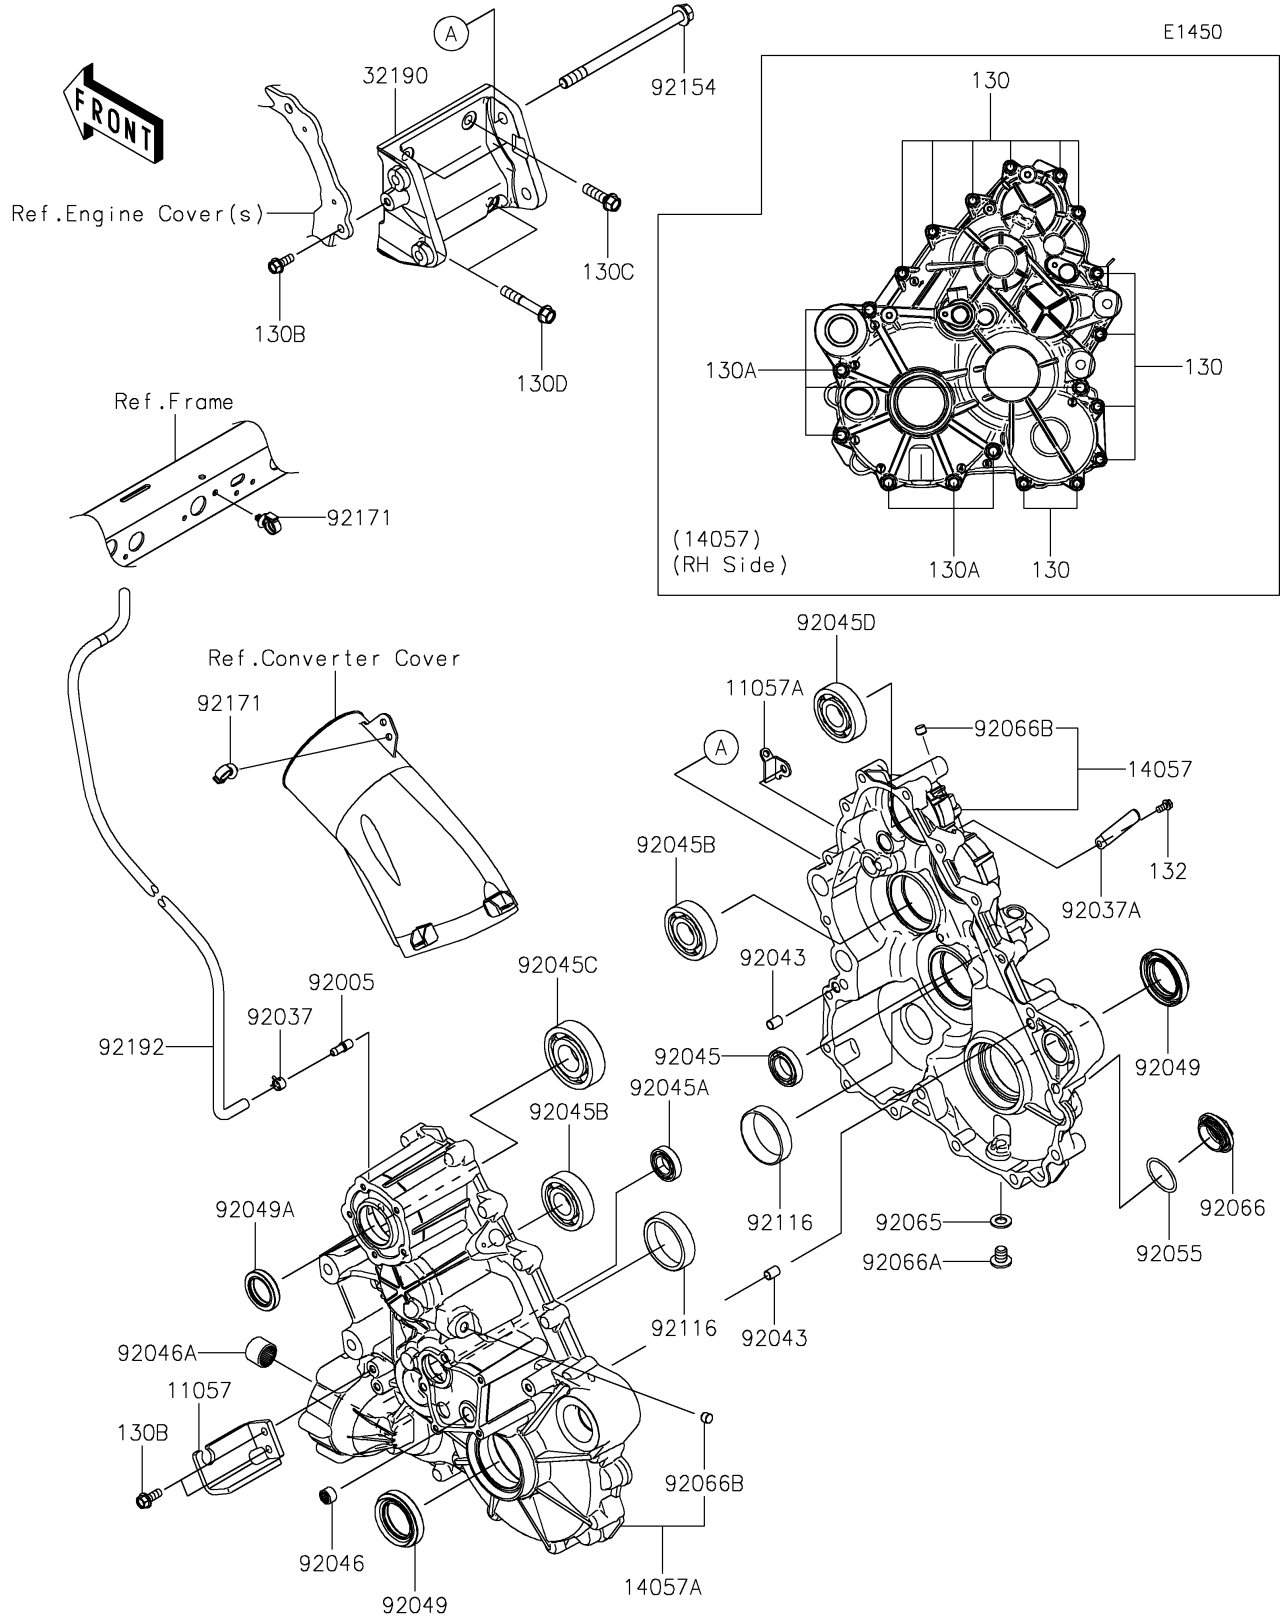

2025 TERYX® KRX4™ 1000 BLACKOUT EDITION PARTS DIAGRAM

Gear Box

2025 TERYX® KRX4™ 1000 BLACKOUT EDITION PARTS LIST

Gear Box

ITEM NAME	PART NUMBER	QUANTITY
BRACKET,CABLE (Ref # 11057)	11057-1898	1
BRACKET (Ref # 11057A)	11057-4094	1
CASE-COMP-GEAR (Ref # 14057)	14057-0023	1
CASE-COMP-GEAR (Ref # 14057A)	14057-0024	1
BRACKET-ENGINE (Ref # 32190)	32190-0776	1
FITTING,BREATHER (Ref # 92005)	92005-1127	1
CLAMP,TUBE (Ref # 92037)	92037-1505	1
CLAMP (Ref # 92037A)	92037-1993	1
PIN,DOWEL,10X14 (Ref # 92043)	92043-1037	2
BEARING-BALL,#6905 (Ref # 92045)	92045-036	1
BEARING-BALL,6904 (Ref # 92045A)	92045-0705	1
BEARING-BALL,6305RSH2 (Ref # 92045B)	92045-0899	2
BEARING-BALL,TMB306C3 (Ref # 92045C)	92045-0900	1
BEARING-BALL,6305 (Ref # 92045D)	92045-0947	1
BEARING-NEEDLE,HK1210FM (Ref # 92046)	92046-0034	1
BEARING-NEEDLE (Ref # 92046A)	92046-0039	1
SEAL-OIL,TC9Y 40X62X10X17.2 (Ref # 92049)	92049-0815	2
SEAL-OIL,HTC 30X45X8 (Ref # 92049A)	92049-0848	1
RING-O,35.8MM (Ref # 92055)	92055-1281	1
GASKET,12X22X2 (Ref # 92065)	92065-097	1
PLUG,36X7.5 (Ref # 92066)	92066-0744	1
PLUG,12X15 (Ref # 92066A)	92066-0943	1
PLUG (Ref # 92066B)	92066-1013	2
BEARING-ROLLER,HC30305J (Ref # 92116)	92116-0011	2
BOLT,12X175 (Ref # 92154)	92154-3859	2
CLAMP (Ref # 92171)	92171-0453	2
TUBE,5.8X10.8X935 (Ref # 92192)	92192-1921	1
BOLT-FLANGED,8X45 (Ref # 130)	130BA0845	12
BOLT-FLANGED,10X55 (Ref # 130A)	130BA1055	7

2025 TERYX® KRX4™ 1000 BLACKOUT EDITION PARTS LIST

Gear Box

ITEM NAME	PART NUMBER	QUANTITY
BOLT-FLANGED,8X20 (Ref # 130B)	130CA0820	3
BOLT-FLANGED,10X35 (Ref # 130C)	130CA1035	2
BOLT-FLANGED,10X60 (Ref # 130D)	130CA1060	2
BOLT-FLANGED-SMALL,6X12 (Ref # 132)	132BA0612	1