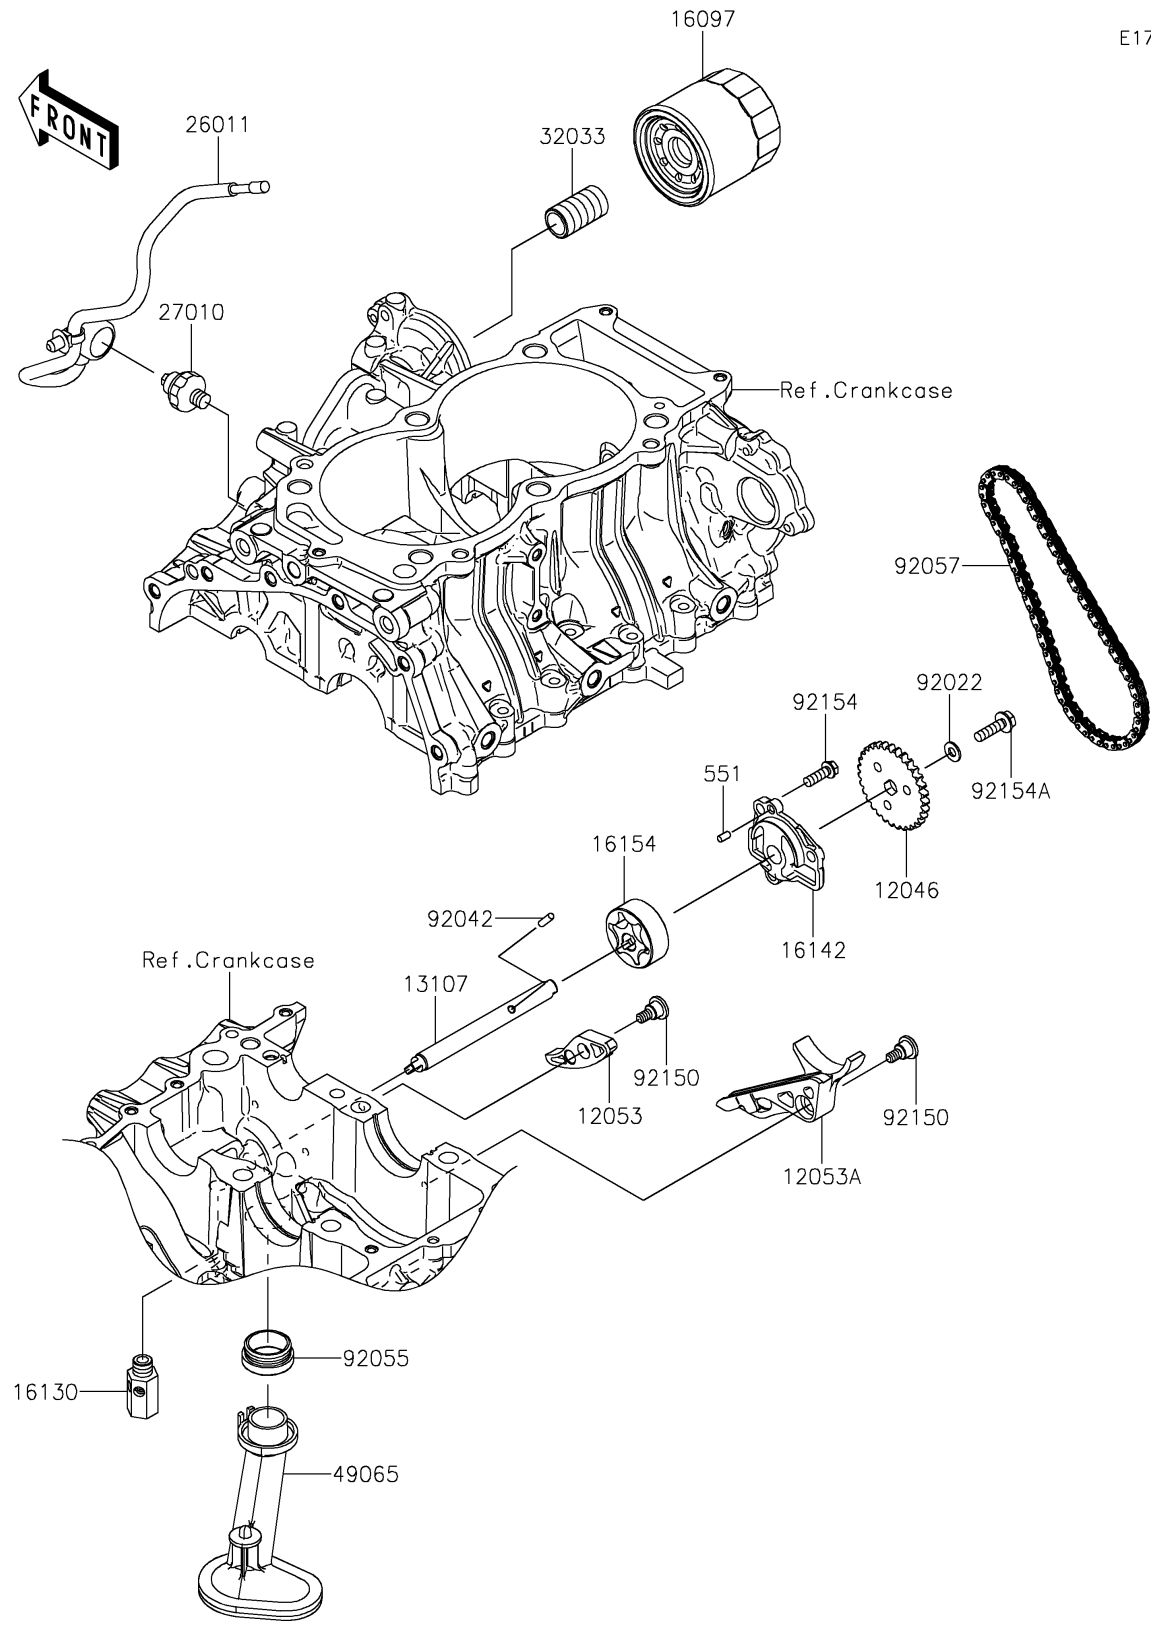

# 2025 TERYX® KRX4™ 1000 BLACKOUT EDITION PARTS DIAGRAM

## Oil Pump/Oil Filter

E1710

## 2025 TERYX® KRX4™ 1000 BLACKOUT EDITION PARTS LIST

### Oil Pump/Oil Filter

ITEM NAME	PART NUMBER	QUANTITY
SPROCKET,OIL PUMP,31T (Ref # 12046)	12046-0614	1
GUIDE-CHAIN,UPP (Ref # 12053)	12053-0276	1
GUIDE-CHAIN,LWR (Ref # 12053A)	12053-0296	1
SHAFT,OIL PUMP (Ref # 13107)	13107-0896	1
FILTER-ASSY-OIL (Ref # 16097)	16097-0007	1
VALVE-ASSY-RELIEF (Ref # 16130)	16130-1058	1
COVER-PUMP (Ref # 16142)	16142-0779	1
ROTOR-PUMP (Ref # 16154)	16154-0788	1
WIRE-LEAD (Ref # 26011)	26011-1985	1
SWITCH,OIL PRESSURE (Ref # 27010)	27010-1313	1
PIPE,OIL FILTER (Ref # 32033)	32033-1535	1
FILTER-OIL (Ref # 49065)	49065-0050	1
WASHER,6X12.8X1.2 (Ref # 92022)	92022-1827	1
PIN,DOWEL,4X13.8 (Ref # 92042)	92042-030	1
RING-O,OIL FILTER (Ref # 92055)	92055-1503	1
CHAIN,98XRH2010-70M (Ref # 92057)	92057-0765	1
BOLT,6MM (Ref # 92150)	92150-1090	2
BOLT,FLANGED,6X18 (Ref # 92154)	92154-0499	3
BOLT,FLANGED,6X22 (Ref # 92154A)	92154-1525	1
PIN-DOWEL,4X8 (Ref # 551)	551A0408	1