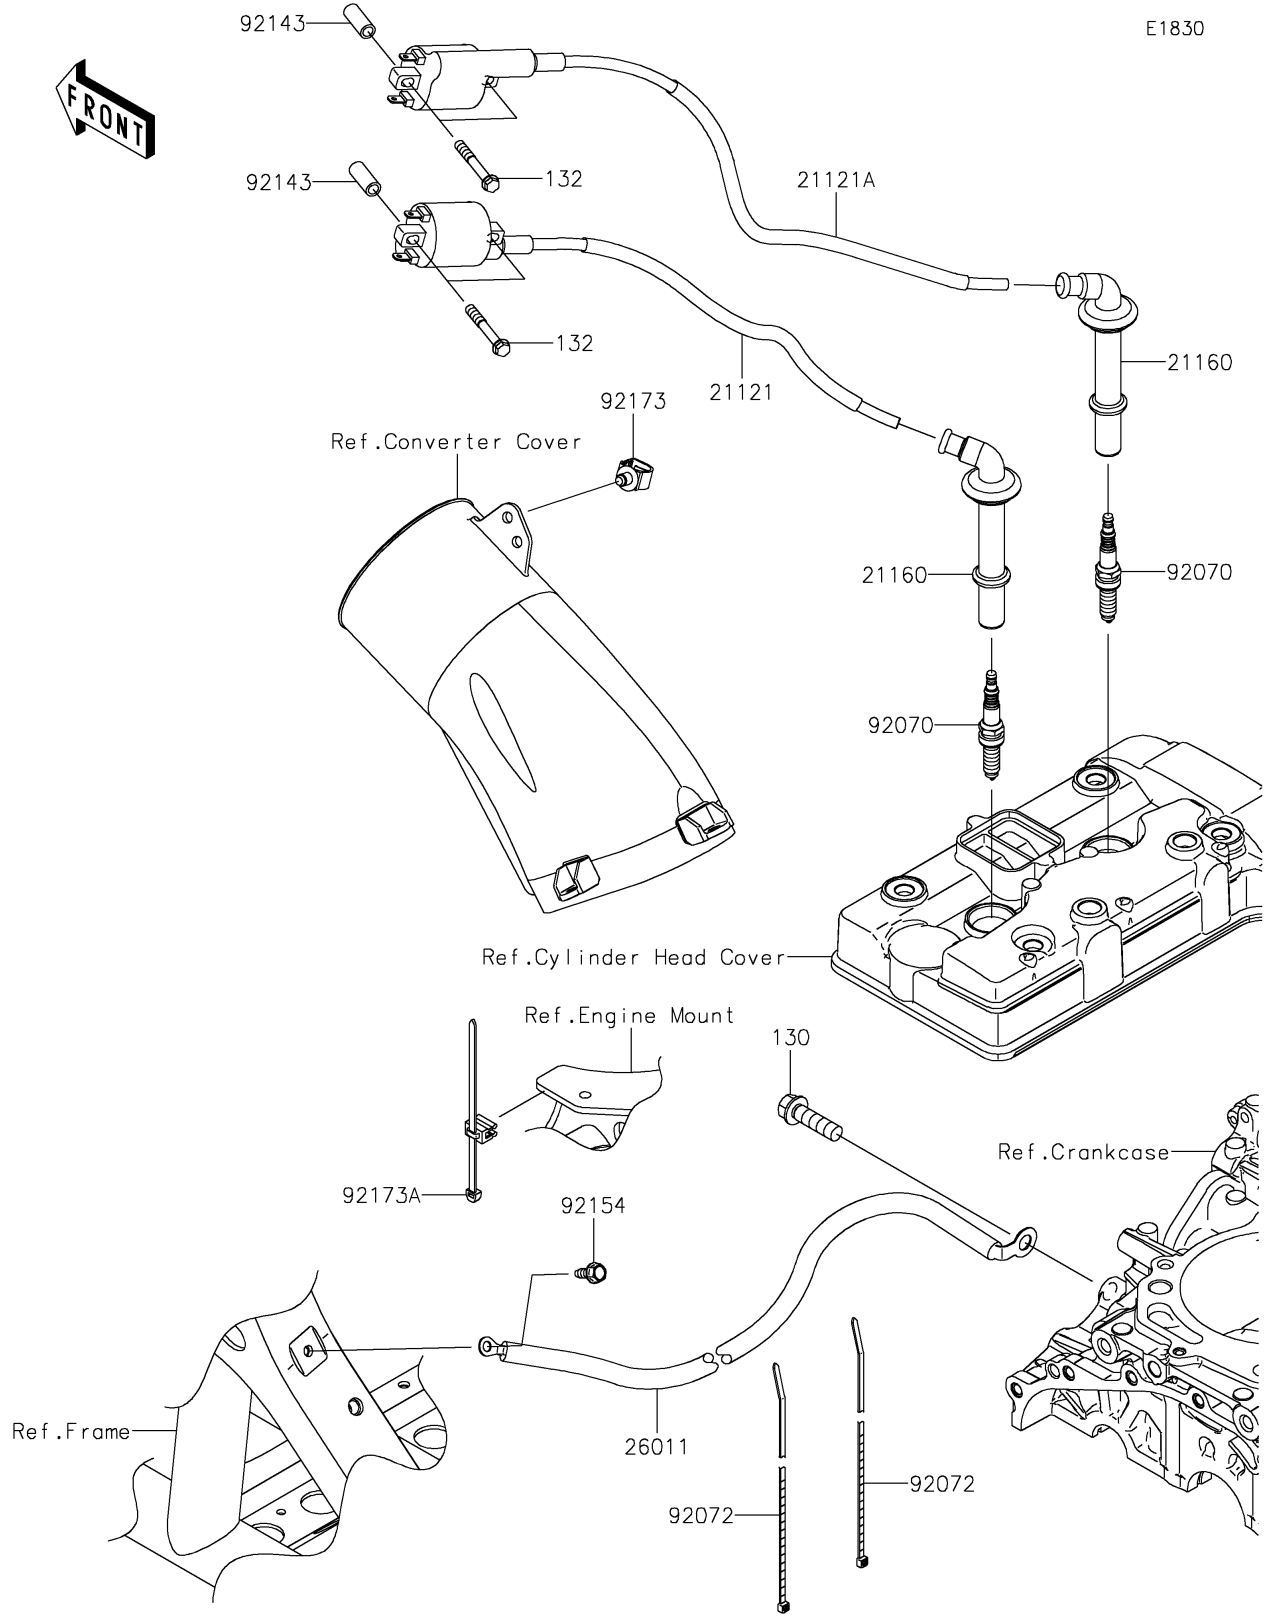

2025 TERYX® KRX4™ 1000 BLACKOUT EDITION PARTS DIAGRAM

Ignition System

2025 TERYX® KRX4™ 1000 BLACKOUT EDITION PARTS LIST

Ignition System

ITEM NAME	PART NUMBER	QUANTITY
COIL-IGNITION,#1 (Ref # 21121)	21121-0736	1
COIL-IGNITION,#2 (Ref # 21121A)	21121-0737	1
CAP-ASSY-PLUG (Ref # 21160)	21160-0032	2
WIRE-LEAD (Ref # 26011)	26011-2412	1
PLUG-SPARK,SILMAR9F9(NGK) (Ref # 92070)	92070-0721	2
BAND,L=292.1 (Ref # 92072)	92072-3509	2
COLLAR (Ref # 92143)	92143-1046	4
BOLT,FLANGED,6X16 (Ref # 92154)	92154-0551	1
CLAMP,12MM DIA. (Ref # 92173)	92173-0736	1
CLAMP (Ref # 92173A)	92173-2089	1
BOLT-FLANGED,10X35 (Ref # 130)	130BA1035	1
BOLT-FLANGED-SMALL,6X45 (Ref # 132)	132BA0645	4