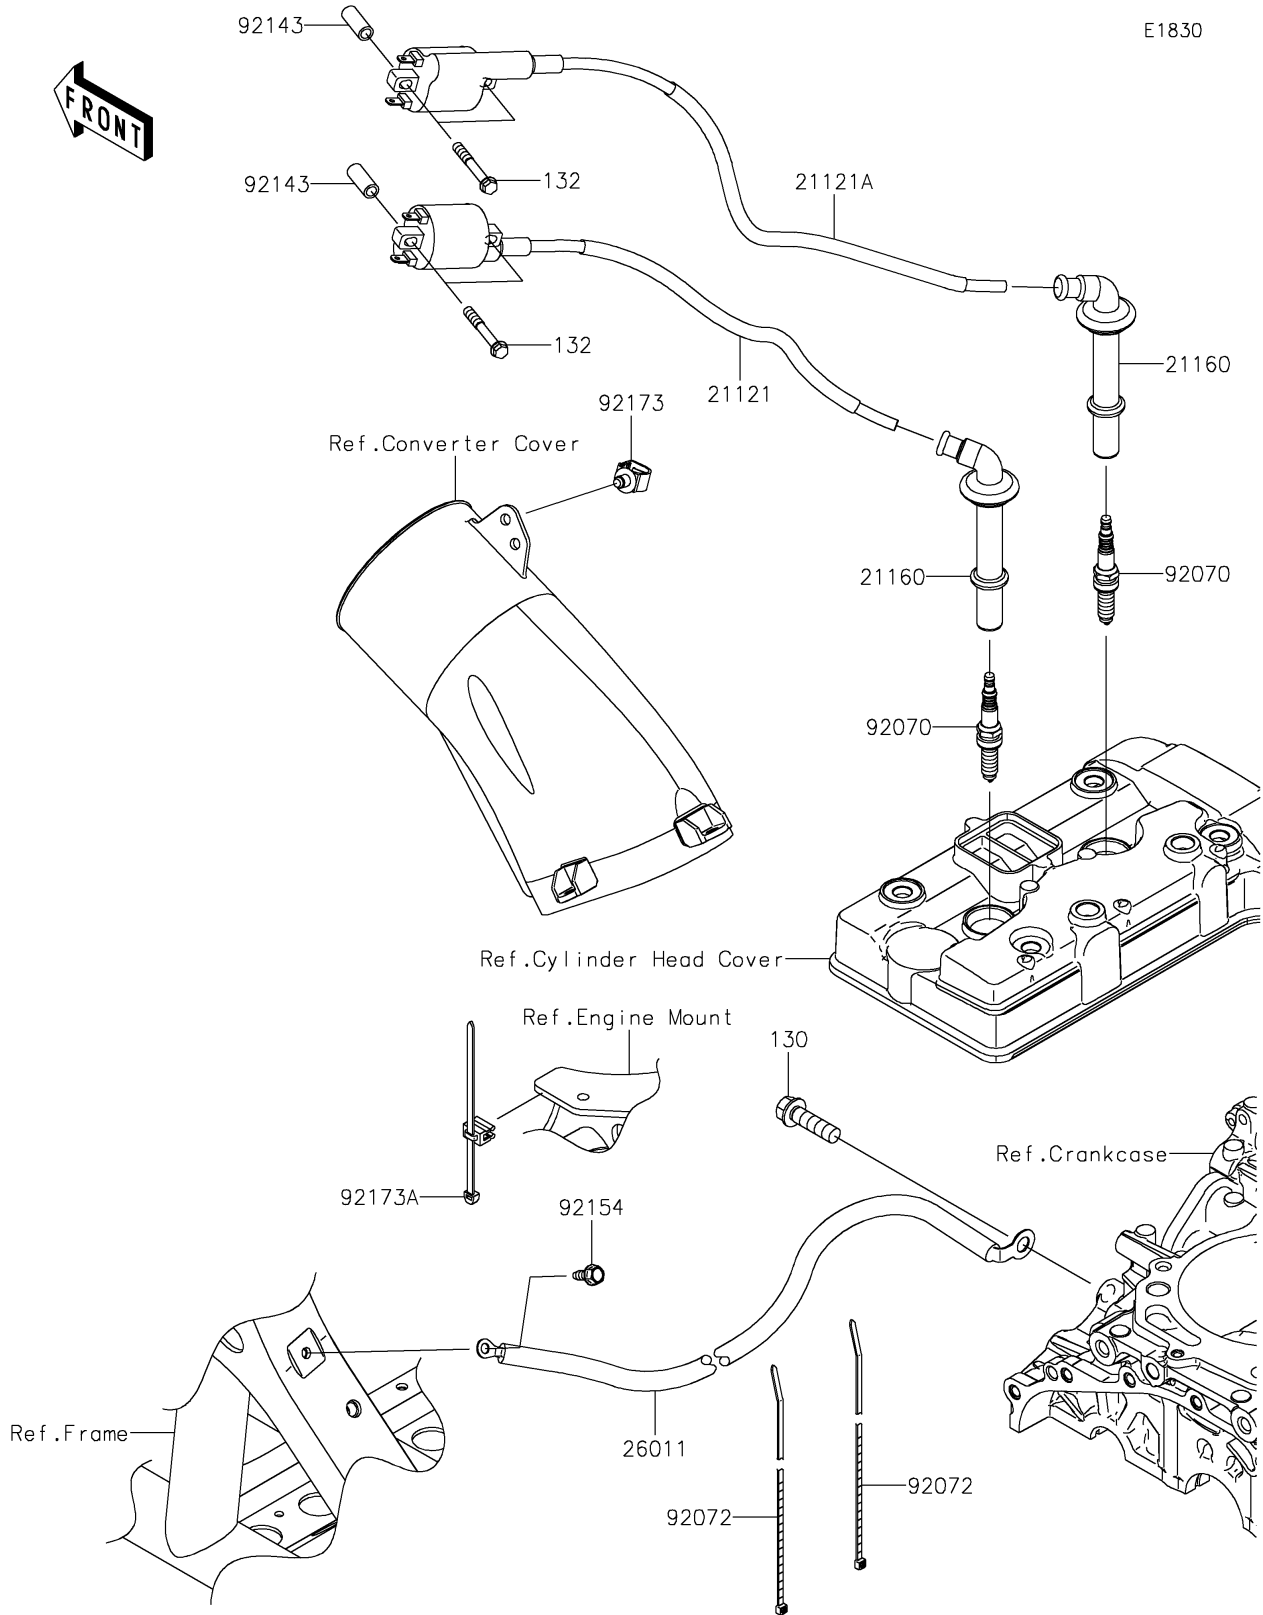

2025 Teryx KRX4 1000 Blackout Edition PARTS DIAGRAM

Ignition System

2025 Teryx KRX4 1000 Blackout Edition PARTS LIST

Ignition System

ITEM NAME	PART NUMBER	QUANTITY
COIL-IGNITION,#1 (Ref # 21121)	21121-0736	1
COIL-IGNITION,#2 (Ref # 21121A)	21121-0737	1
CAP-ASSY-PLUG (Ref # 21160)	21160-0032	2
WIRE-LEAD (Ref # 26011)	26011-2412	1
PLUG-SPARK,SILMAR9F9(NGK) (Ref # 92070)	92070-0721	2
BAND,L=292.1 (Ref # 92072)	92072-3509	2
COLLAR (Ref # 92143)	92143-1046	4
BOLT,FLANGED,6X16 (Ref # 92154)	92154-0551	1
CLAMP,12MM DIA. (Ref # 92173)	92173-0736	1
CLAMP (Ref # 92173A)	92173-2089	1
BOLT-FLANGED,10X35 (Ref # 130)	130BA1035	1
BOLT-FLANGED-SMALL,6X45 (Ref # 132)	132BA0645	4