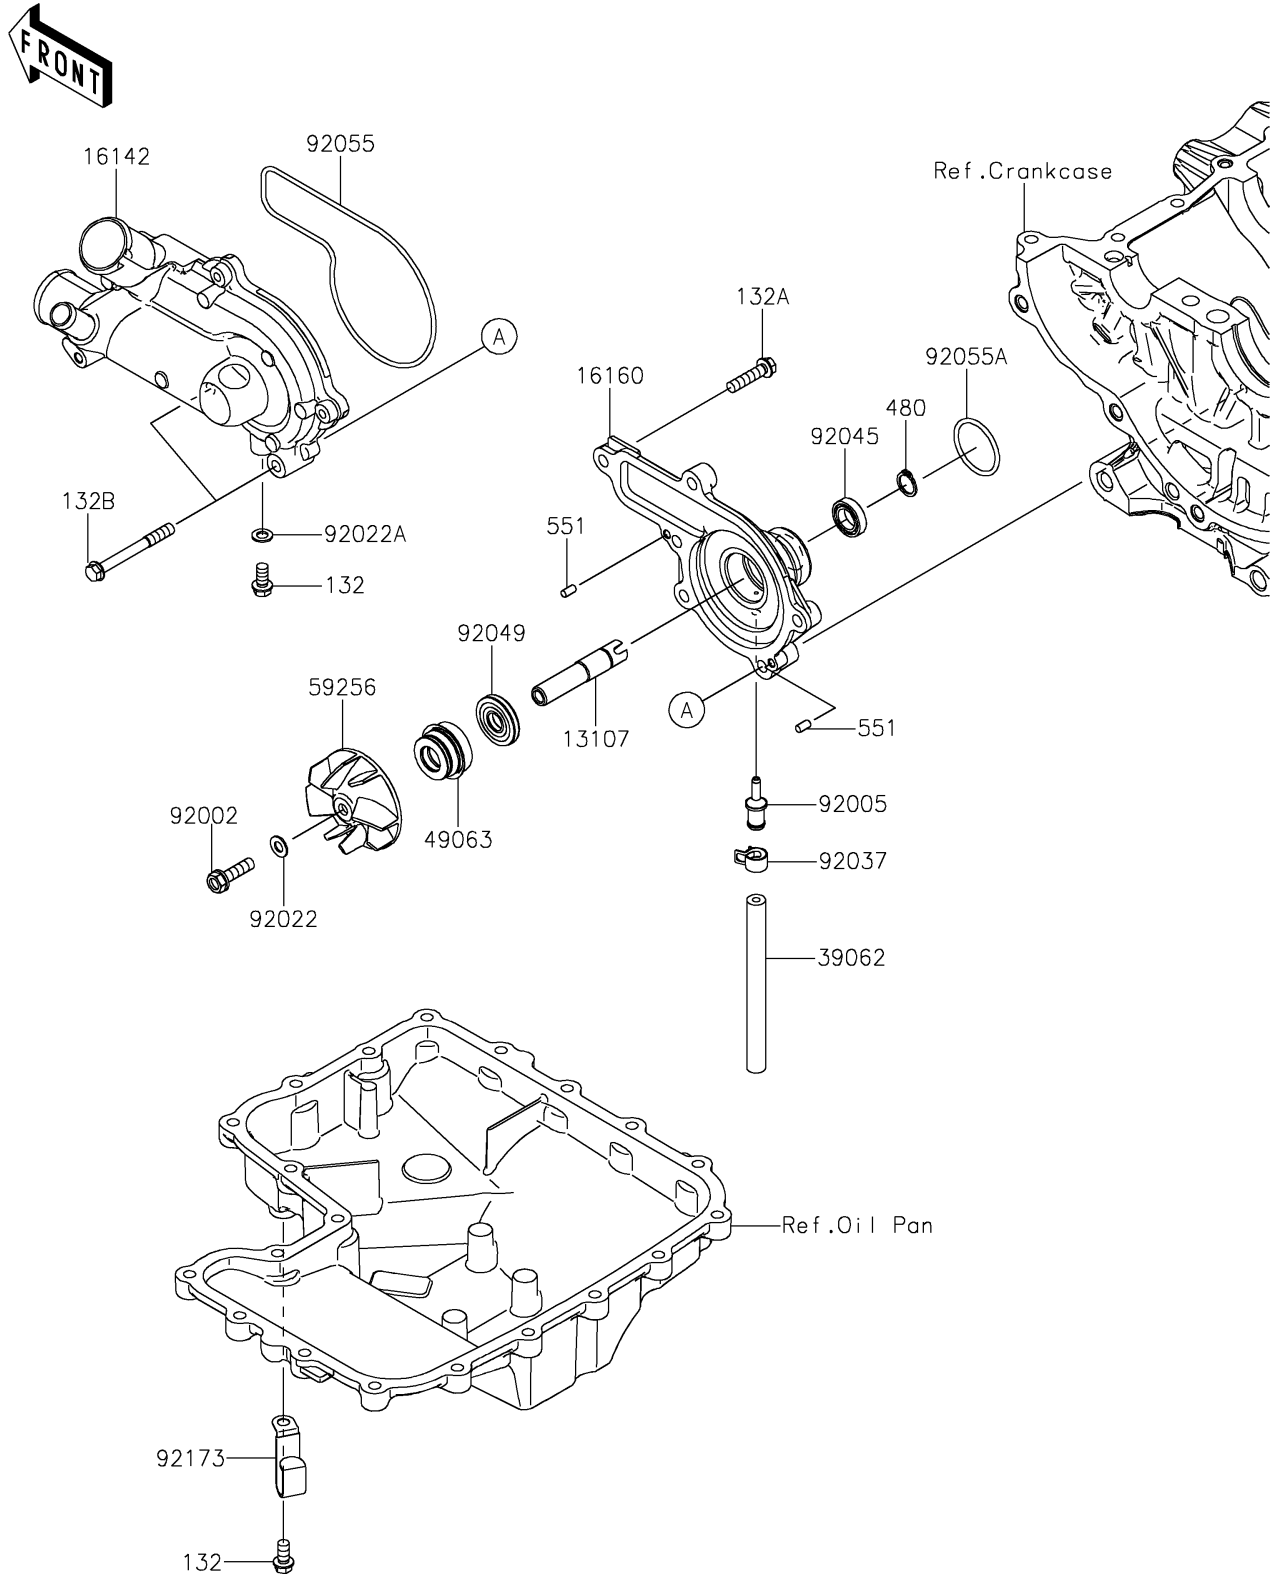

# 2025 TERYX® KRX4™ 1000 BLACKOUT EDITION PARTS DIAGRAM

Water Pump

E3031

# 2025 TERYX® KRX4™ 1000 BLACKOUT EDITION PARTS LIST

## Water Pump

ITEM NAME	PART NUMBER	QUANTITY
SHAFT,WATER PUMP BODY (Ref # 13107)	13107-0894	1
COVER-PUMP,WATER (Ref # 16142)	16142-0756	1
BODY,WATER PUMP (Ref # 16160)	16160-0833	1
HOSE-COOLING,7.5X10.5X280 (Ref # 39062)	39062-1949	1
SEAL-MECHANICAL (Ref # 49063)	49063-1055	1
IMPELLER (Ref # 59256)	59256-0017	1
BOLT,6X22 (Ref # 92002)	92002-1154	1
FITTING (Ref # 92005)	92005-1482	1
WASHER,6.1X12X1 (Ref # 92022)	92022-077	1
WASHER,6.2X11X1 (Ref # 92022A)	92022-304	1
CLAMP (Ref # 92037)	92037-2113	1
BEARING-BALL,6801 (Ref # 92045)	92045-0971	1
SEAL-OIL (Ref # 92049)	92049-0778	1
RING-O,WATER PUMP COVER (Ref # 92055)	92055-0921	1
RING-O,28.7X2.4 (Ref # 92055A)	92055-0922	1
CLAMP (Ref # 92173)	92173-2336	1
BOLT-FLANGED-SMALL,6X12 (Ref # 132)	132BA0612	2
BOLT-FLANGED-SMALL,6X25 (Ref # 132A)	132BA0625	4
BOLT-FLANGED-SMALL,6X55 (Ref # 132B)	132BA0655	2
CIRCLIP-TYPE-C,12MM (Ref # 480)	480J1200	1
PIN-DOWEL,4X8 (Ref # 551)	551A0408	2