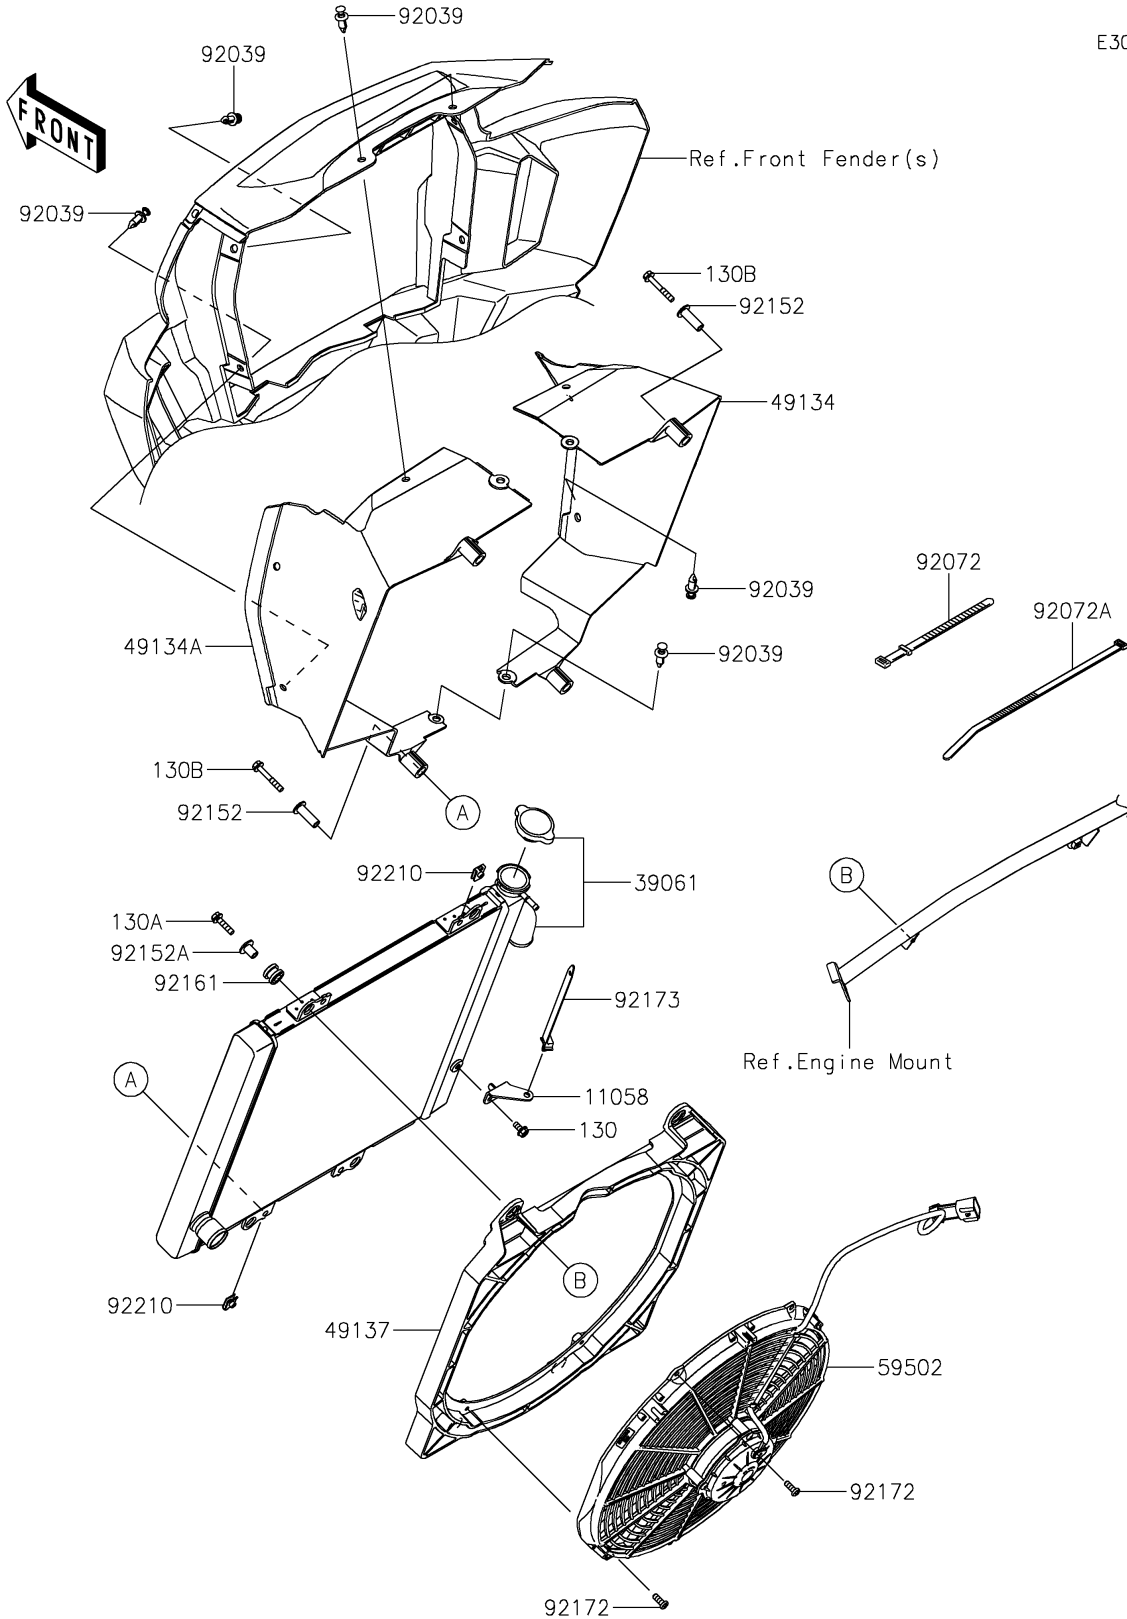

2025 TERYX® KRX4™ 1000 BLACKOUT EDITION PARTS DIAGRAM

Radiator

E3032

2025 TERYX® KRX4™ 1000 BLACKOUT EDITION PARTS LIST

Radiator

ITEM NAME	PART NUMBER	QUANTITY
BRACKET (Ref # 11058)	11058-1983	1
RADIATOR-ASSY,WITH CAP (Ref # 39061)	39061-0957	1
SHROUD,RH (Ref # 49134)	49134-0001	1
SHROUD,LH (Ref # 49134A)	49134-0002	1
SHROUD (Ref # 49137)	49137-0010	1
FAN-ASSY (Ref # 59502)	59502-0656	1
RIVET (Ref # 92039)	92039-0776	8
BAND,L=186 (Ref # 92072)	92072-056	2
BAND,L=292.1 (Ref # 92072A)	92072-3509	2
COLLAR (Ref # 92152)	92152-1215	4
COLLAR (Ref # 92152A)	92152-3845	4
DAMPER (Ref # 92161)	92161-2578	4
SCREW,TAPPING,6X16 (Ref # 92172)	92172-1607	4
CLAMP (Ref # 92173)	92173-1980	1
NUT (Ref # 92210)	92210-0754	4
BOLT-FLANGED,6X12 (Ref # 130)	130BA0612	1
BOLT-FLANGED,6X25 (Ref # 130A)	130BA0625	4
BOLT-FLANGED,6X40 (Ref # 130B)	130BA0640	4