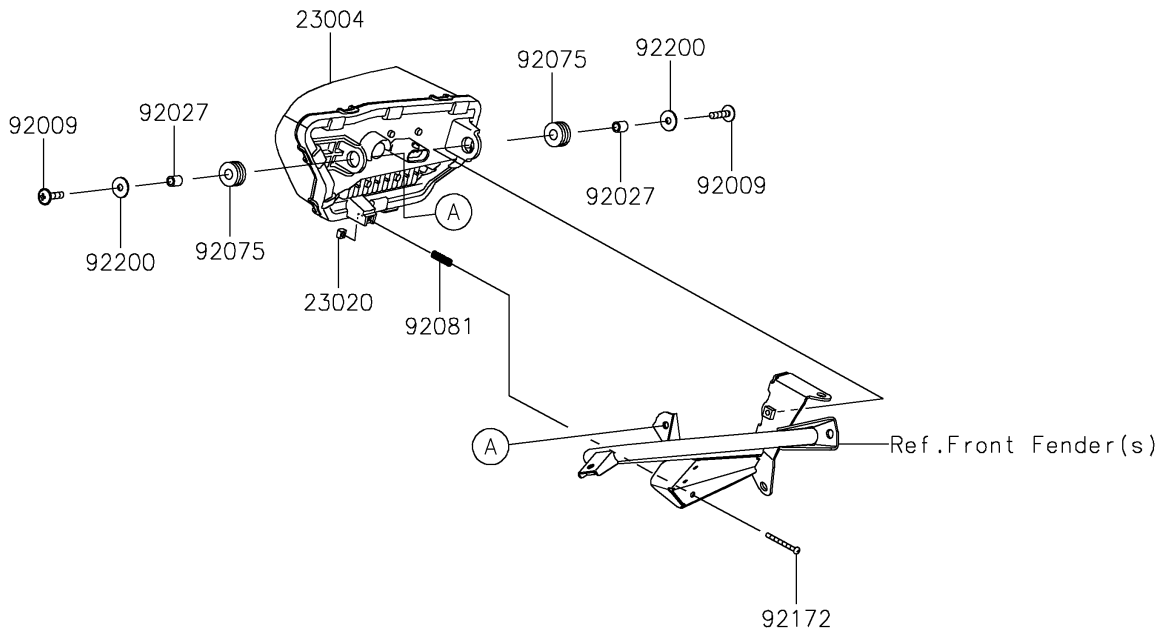

2025 TERYX® KRX4™ 1000 BLACKOUT EDITION PARTS DIAGRAM

Headlight(s)

F2710

2025 TERYX® KRX4™ 1000 BLACKOUT EDITION PARTS LIST

Headlight(s)

ITEM NAME	PART NUMBER	QUANTITY
LAMP-HEAD,LH,LED (Ref # 23004)	23004-0429	1
LAMP-HEAD,RH,LED (Ref # 23004A)	23004-0430	1
NUT,4MM,FOCUS ADJUST (Ref # 23020)	23020-018	2
SCREW,6X25 (Ref # 92009)	92009-1465	4
COLLAR,6.8X10X12 (Ref # 92027)	92027-162	4
DAMPER,10X24X12 (Ref # 92075)	92075-1690	4
SPRING,FOCUS ADJUST (Ref # 92081)	92081-1896	2
SCREW,4X40 (Ref # 92172)	92172-1092	2
WASHER,6.5X20X1.6 (Ref # 92200)	92200-0283	4