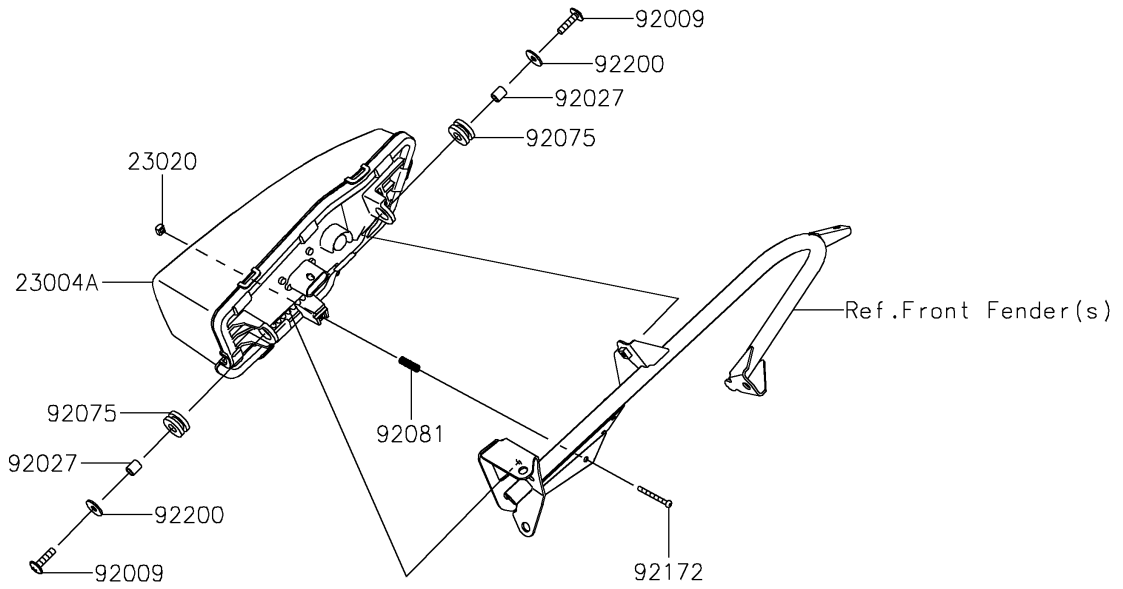

2025 TERYX® KRX4™ 1000 BLACKOUT EDITION PARTS DIAGRAM

Headlight(s)

F2710

2025 TERYX® KRX4™ 1000 BLACKOUT EDITION PARTS LIST

Headlight(s)

ITEM NAME	PART NUMBER	QUANTITY
LAMP-HEAD,LH,LED (Ref # 23004)	23004-0429	1
LAMP-HEAD,RH,LED (Ref # 23004A)	23004-0430	1
NUT,4MM,FOCUS ADJUST (Ref # 23020)	23020-018	2
SCREW,6X25 (Ref # 92009)	92009-1465	4
COLLAR,6.8X10X12 (Ref # 92027)	92027-162	4
DAMPER,10X24X12 (Ref # 92075)	92075-1690	4
SPRING,FOCUS ADJUST (Ref # 92081)	92081-1896	2
SCREW,4X40 (Ref # 92172)	92172-1092	2
WASHER,6.5X20X1.6 (Ref # 92200)	92200-0283	4