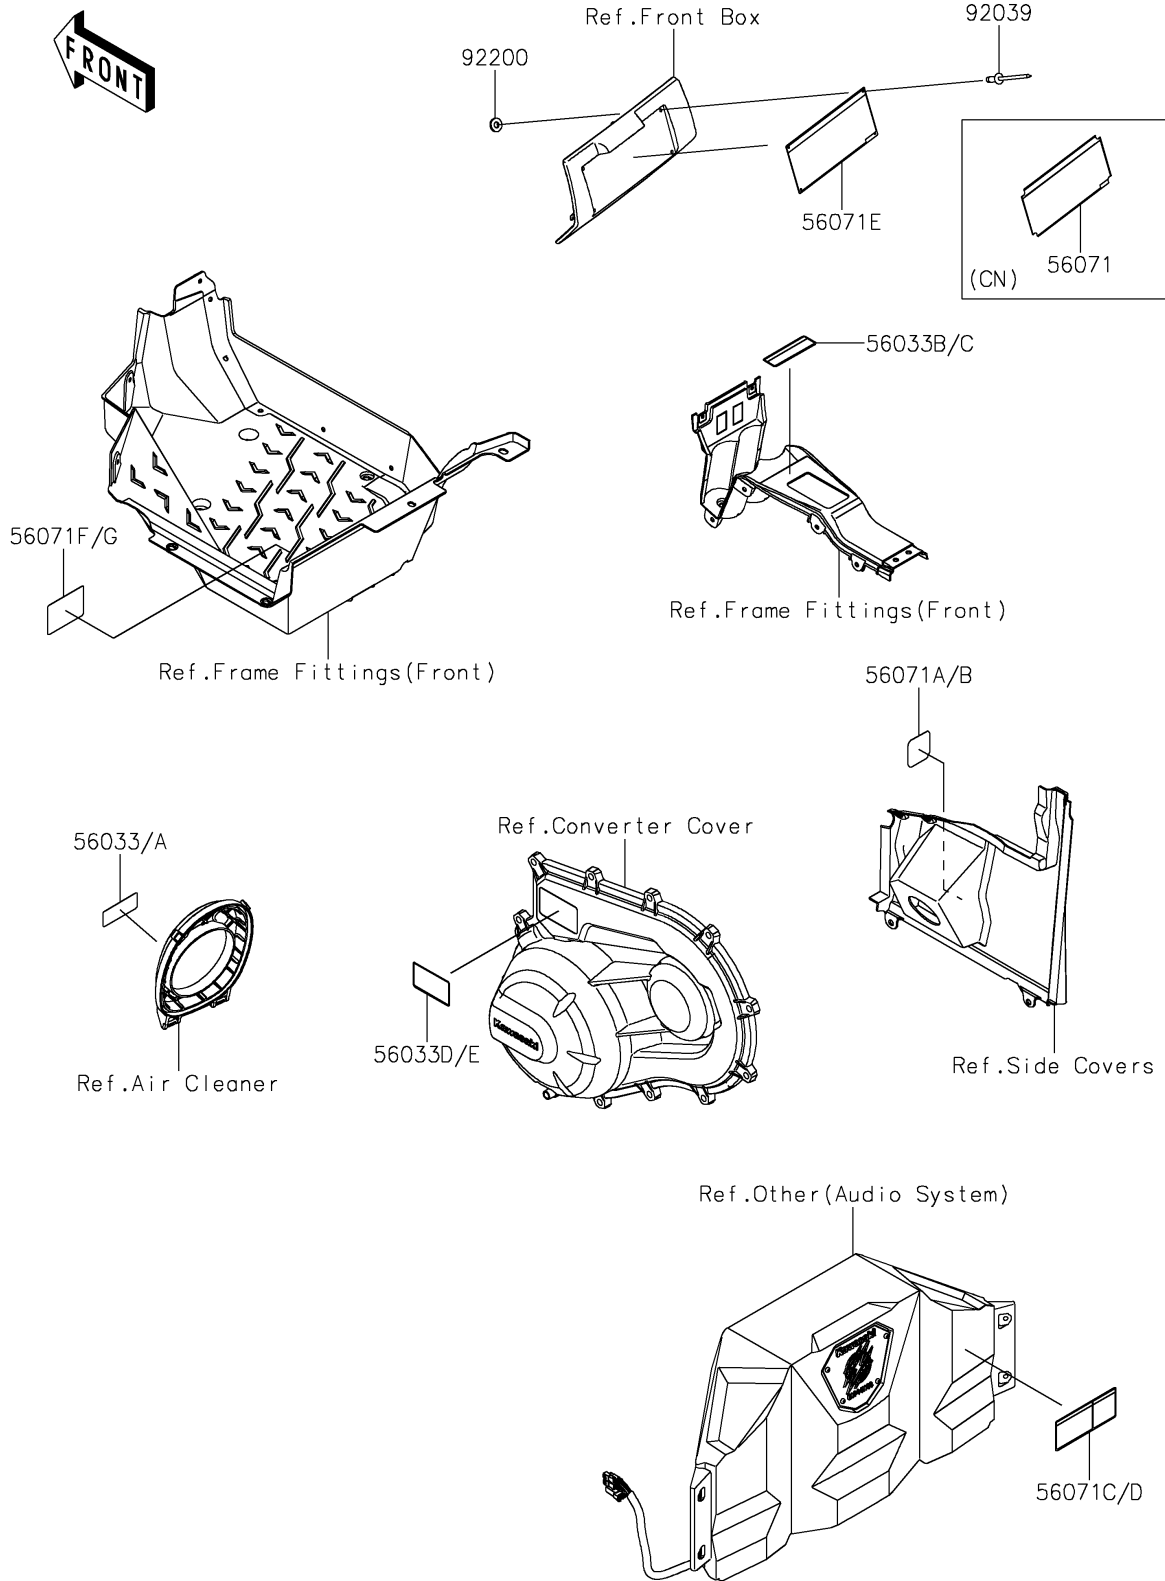

2025 TERYX® KRX4™ 1000 BLACKOUT EDITION PARTS DIAGRAM

Labels

F2860

2025 TERYX® KRX4™ 1000 BLACKOUT EDITION PARTS LIST

Labels

ITEM NAME	PART NUMBER	QUANTITY
LABEL-MANUAL,AIR CLEANER (Ref # 56033)	56033-0724	1
LABEL-MANUAL,AIR CLEANER (Ref # 56033A)	56033-0731	1
LABEL-MANUAL,SHIFT NOTICE (Ref # 56033B)	56033-0822	1
LABEL-MANUAL,SHIFT NOTICE (Ref # 56033C)	56033-0826	1
LABEL-MANUAL,DRIVE BELT (Ref # 56033D)	56033-0996	1
LABEL-MANUAL,DRIVE BELT (Ref # 56033E)	56033-1000	1
LABEL-WARNING,GENERAL (Ref # 56071)	56071-0501	1
LABEL-WARNING,GASOLINE (Ref # 56071A)	56071-0588	1
LABEL-WARNING,GASOLINE(FRENCH) (Ref # 56071B)	56071-0593	1
LABEL-WARNING,CARGO BED (Ref # 56071C)	56071-0925	1
LABEL-WARNING,CARGO BED (Ref # 56071D)	56071-0926	1
LABEL-WARNING,GENERAL (Ref # 56071E)	56071-1035	1
LABEL-WARNING,TIRE INFORMATION (Ref # 56071F)	56071-1036	1
LABEL-WARNING,TIRE INFORMATION (Ref # 56071G)	56071-1038	1
RIVET,3.2X8 (Ref # 92039)	92039-3763	4
WASHER,3.5X8X1 (Ref # 92200)	92200-1251	4