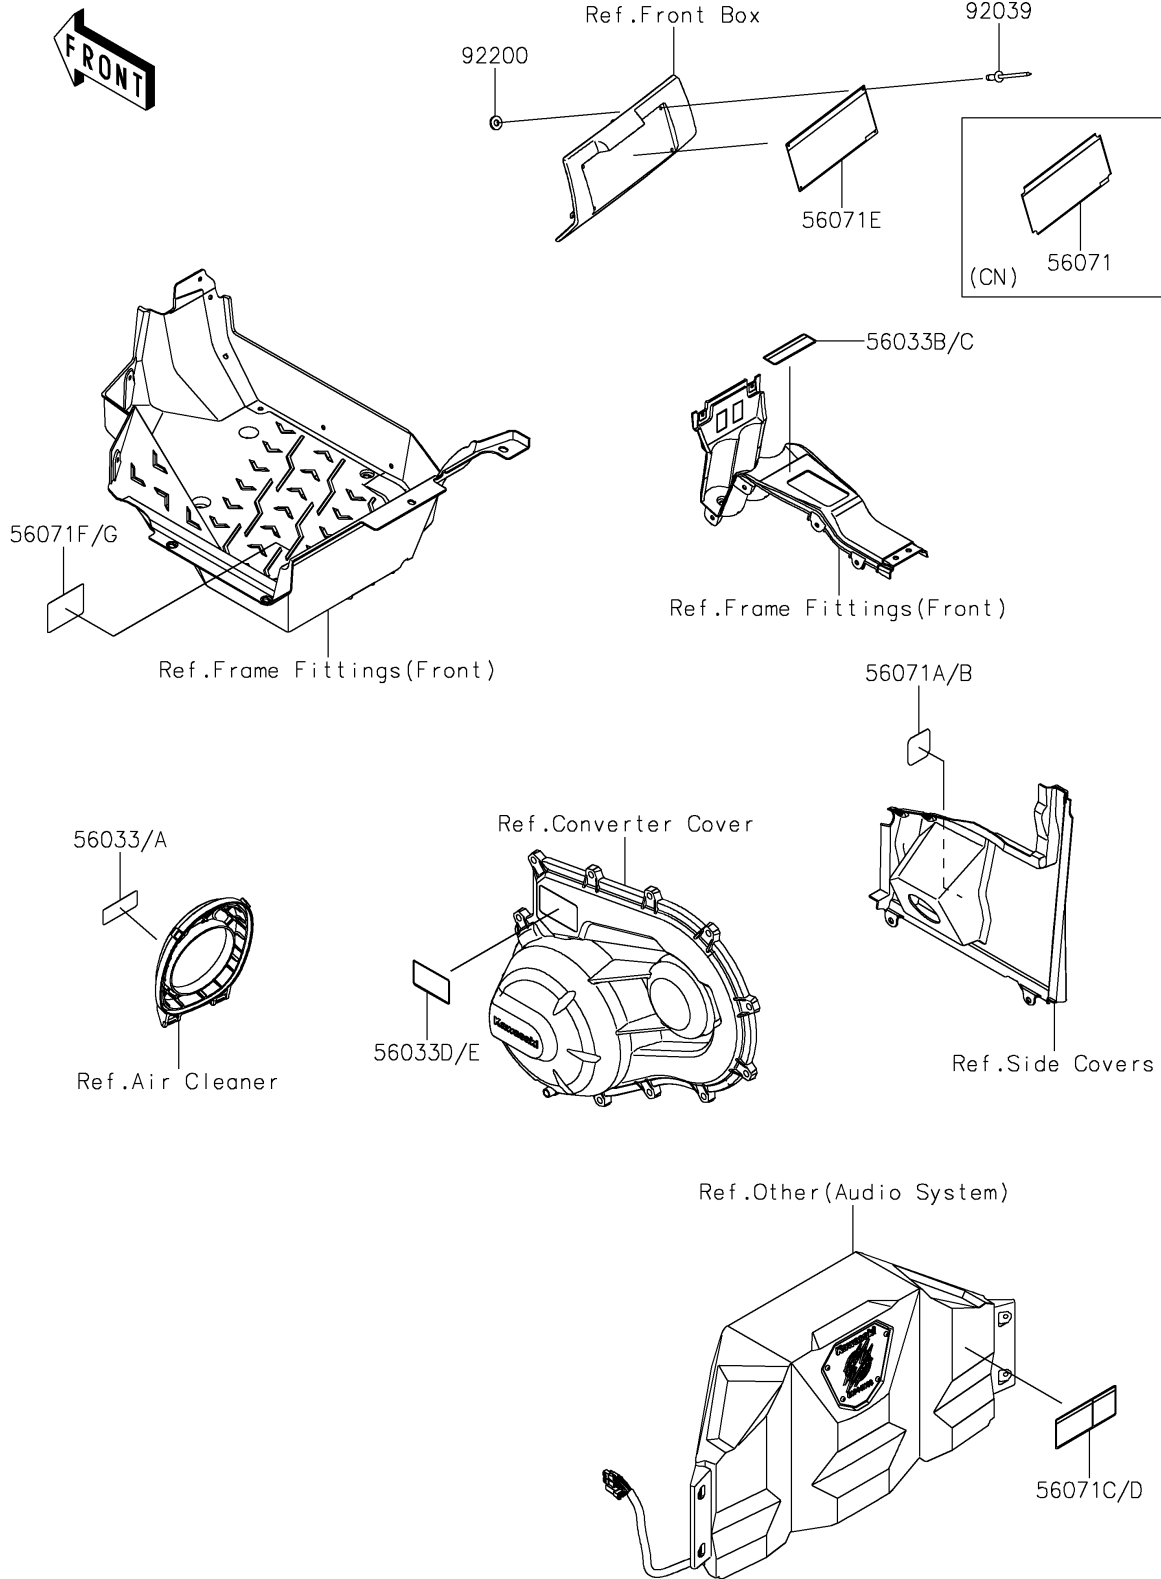

# 2025 Teryx KRX4 1000 Blackout Edition PARTS DIAGRAM

Labels

F2860

## 2025 Teryx KRX4 1000 Blackout Edition PARTS LIST

### Labels

ITEM NAME	PART NUMBER	QUANTITY
LABEL-MANUAL,AIR CLEANER (Ref # 56033)	56033-0724	1
LABEL-MANUAL,AIR CLEANER (Ref # 56033A)	56033-0731	1
LABEL-MANUAL,SHIFT NOTICE (Ref # 56033B)	56033-0822	1
LABEL-MANUAL,SHIFT NOTICE (Ref # 56033C)	56033-0826	1
LABEL-MANUAL,DRIVE BELT (Ref # 56033D)	56033-0996	1
LABEL-MANUAL,DRIVE BELT (Ref # 56033E)	56033-1000	1
LABEL-WARNING,GENERAL (Ref # 56071)	56071-0501	1
LABEL-WARNING,GASOLINE (Ref # 56071A)	56071-0588	1
LABEL-WARNING,GASOLINE(FRENCH) (Ref # 56071B)	56071-0593	1
LABEL-WARNING,CARGO BED (Ref # 56071C)	56071-0925	1
LABEL-WARNING,CARGO BED (Ref # 56071D)	56071-0926	1
LABEL-WARNING,GENERAL (Ref # 56071E)	56071-1035	1
LABEL-WARNING,TIRE INFORMATION (Ref # 56071F)	56071-1036	1
LABEL-WARNING,TIRE INFORMATION (Ref # 56071G)	56071-1038	1
RIVET,3.2X8 (Ref # 92039)	92039-3763	4
WASHER,3.5X8X1 (Ref # 92200)	92200-1251	4