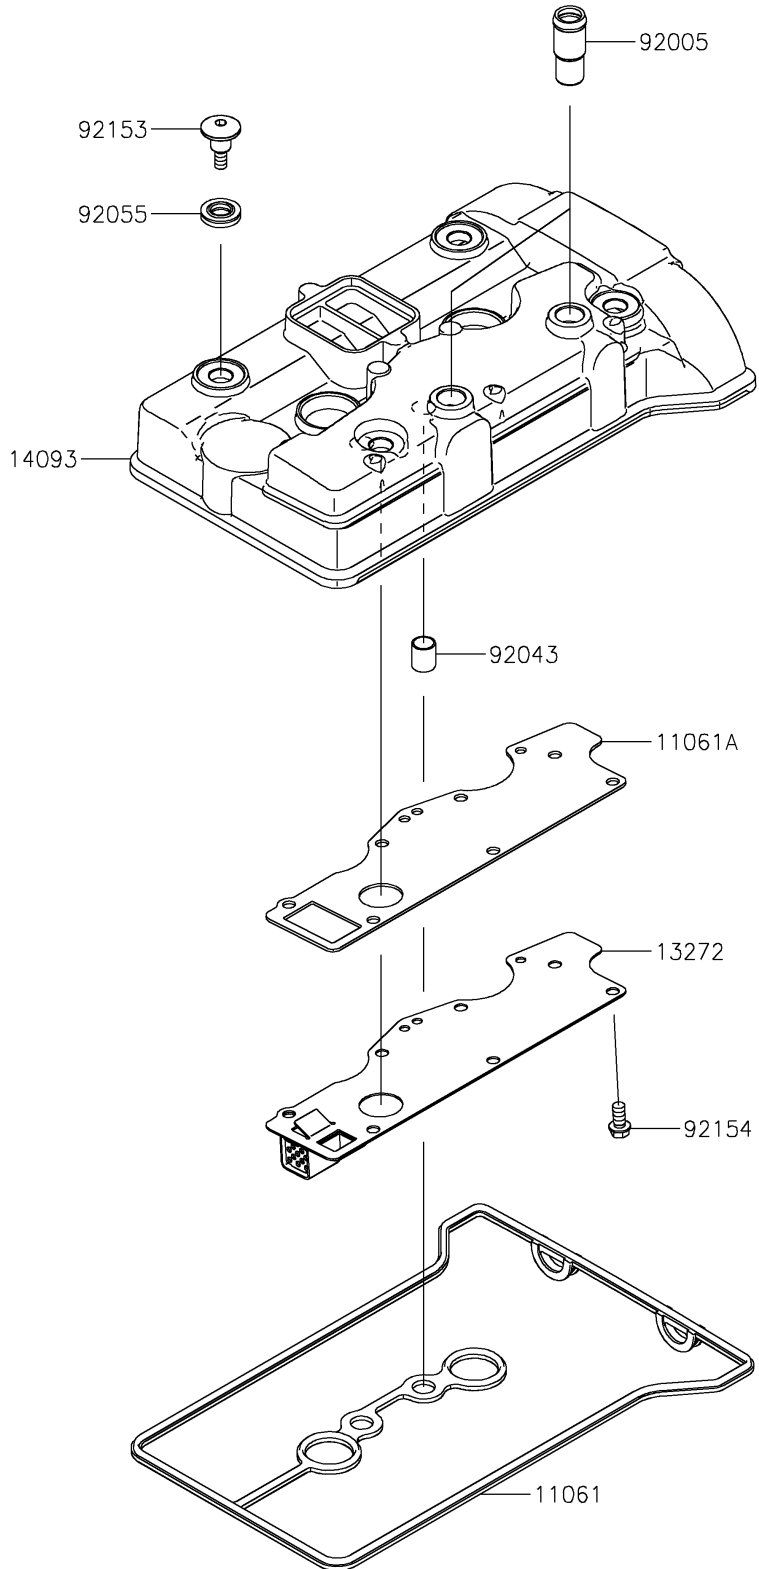

# 2025 TERYX® KRX4™ 1000 LIFTED EDITION PARTS DIAGRAM

Cylinder Head Cover

E1112

## 2025 TERYX® KRX4™ 1000 LIFTED EDITION PARTS LIST

### Cylinder Head Cover

ITEM NAME	PART NUMBER	QUANTITY
GASKET,HEAD COVER (Ref # 11061)	11061-1313	1
GASKET,BREATHER PLATE (Ref # 11061A)	11061-1314	1
PLATE,BREATHER (Ref # 13272)	13272-2685	1
COVER,HEAD (Ref # 14093)	14093-0848	1
FITTING,BREATHER (Ref # 92005)	92005-0968	2
PIN,10.1X12X14 (Ref # 92043)	92043-4009	2
RING-O (Ref # 92055)	92055-0785	4
BOLT,SOCKET,6X22.5 (Ref # 92153)	92153-1779	4
BOLT,FLANGED-SMALL,6X12 (Ref # 92154)	92154-1888	7