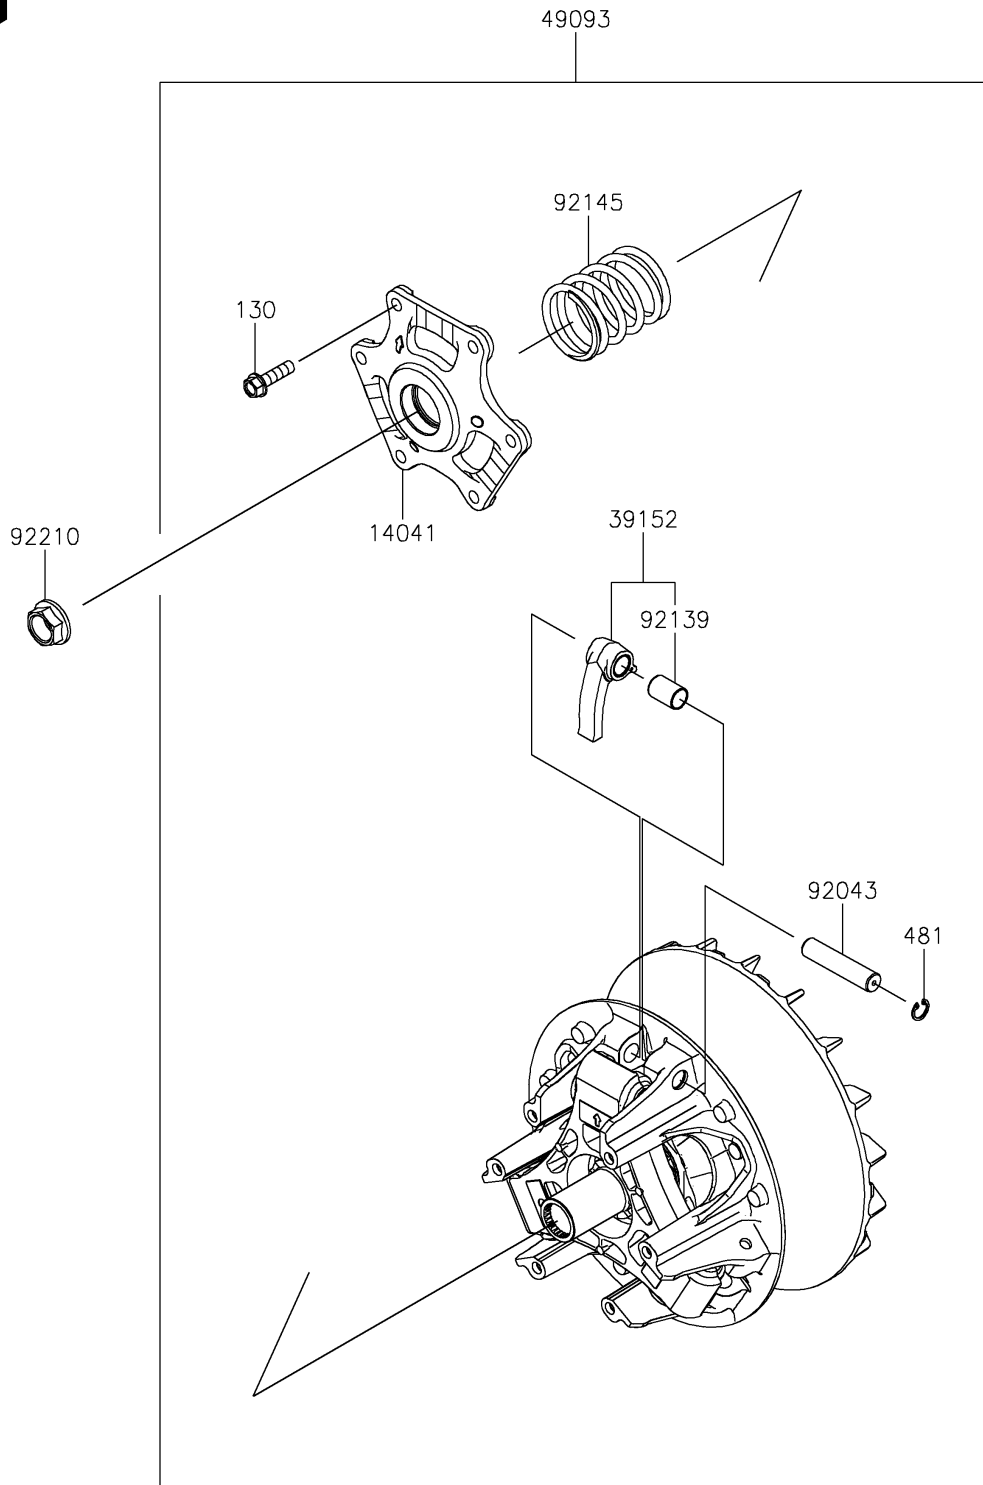

# 2025 TERYX® KRX4™ 1000 LIFTED EDITION PARTS DIAGRAM

Drive Converter

E1391

## 2025 TERYX® KRX4™ 1000 LIFTED EDITION PARTS LIST

### Drive Converter

ITEM NAME	PART NUMBER	QUANTITY
COVER-COMP (Ref # 14041)	14041-0647	1
WEIGHT-RAMP (Ref # 39152)	39152-0108	3
CONVERTER-ASSY-DRIVE (Ref # 49093)	49093-0117	1
PIN (Ref # 92043)	92043-1811	3
BUSHING (Ref # 92139)	92139-0933	3
SPRING (Ref # 92145)	92145-1855	1
NUT,20MM (Ref # 92210)	92210-1753	1
BOLT-FLANGED,8X30 (Ref # 130)	130CA0830	6
CIRCLIP-TYPE-C (Ref # 481)	481J1400	3