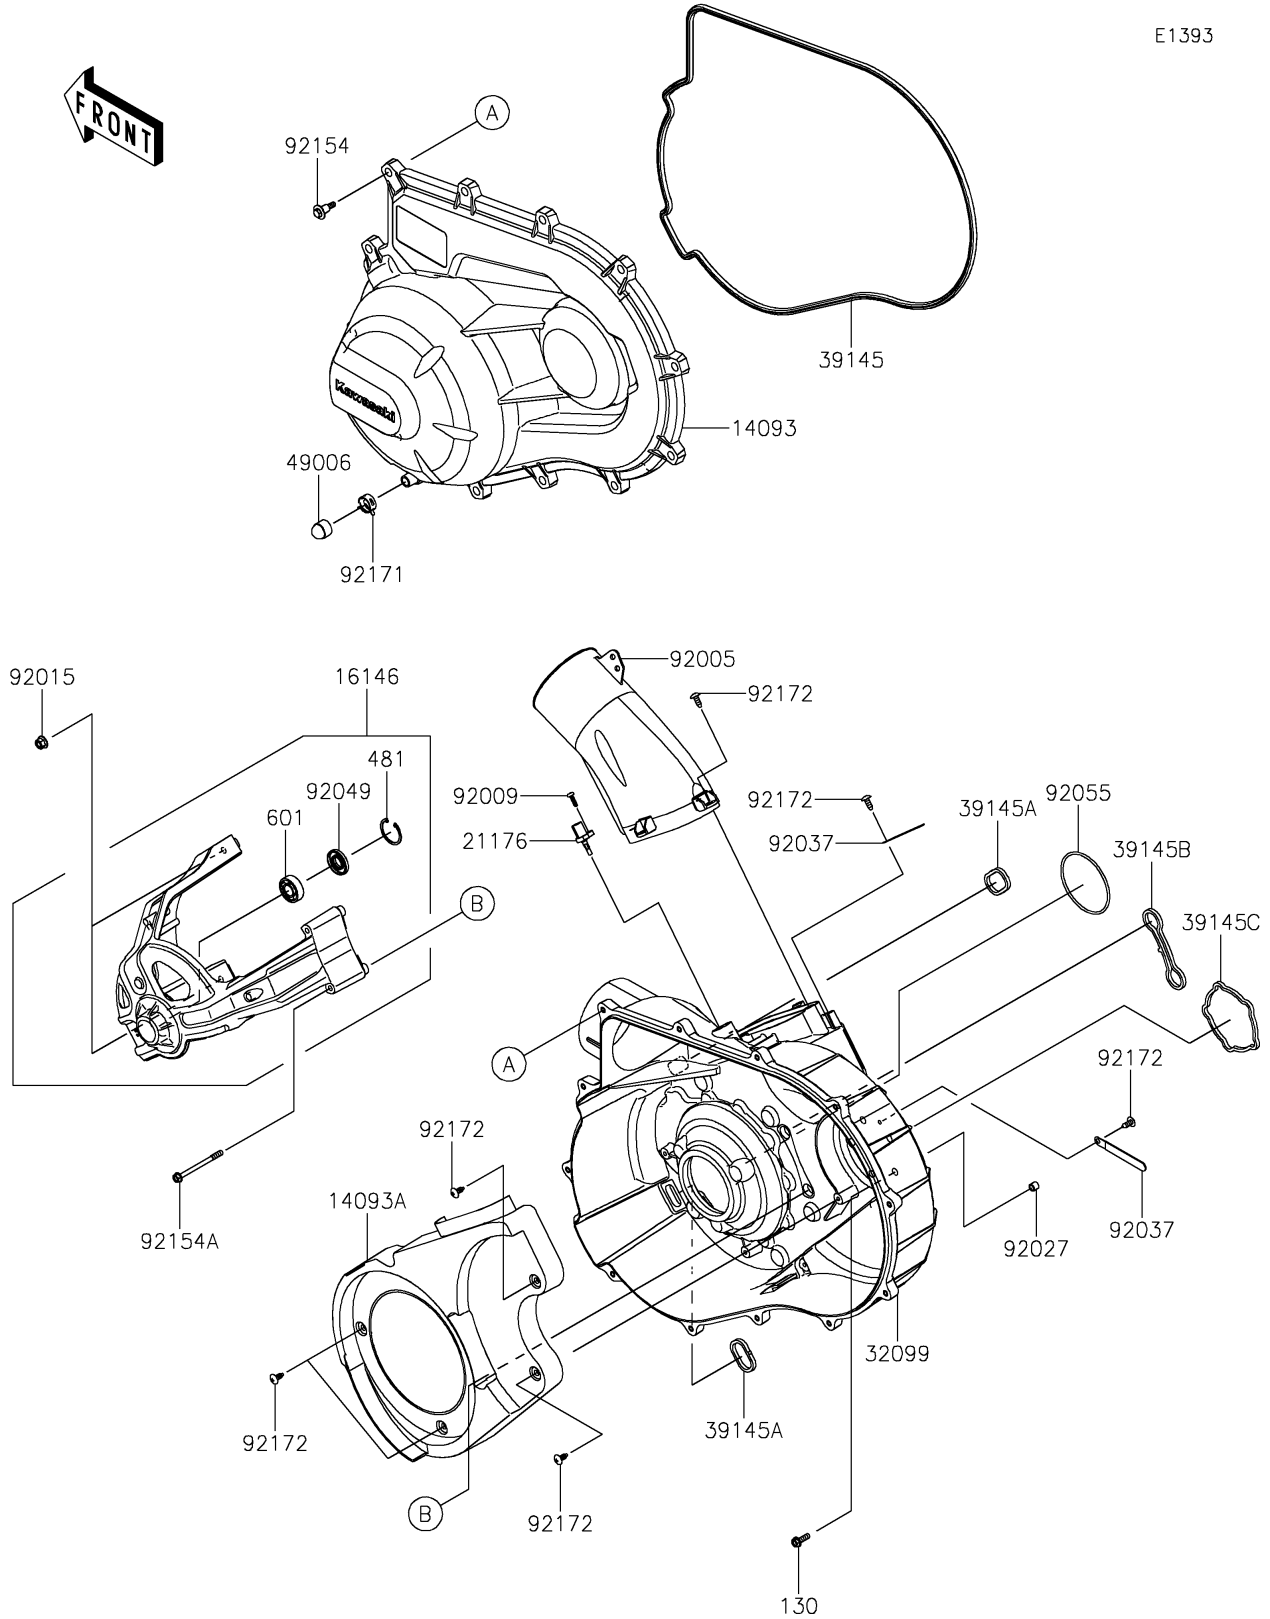

2025 TERYX® KRX4™ 1000 LIFTED EDITION PARTS DIAGRAM

Converter Cover

E1393

2025 TERYX® KRX4™ 1000 LIFTED EDITION PARTS LIST

Converter Cover

ITEM NAME	PART NUMBER	QUANTITY
COVER,CVT (Ref # 14093)	14093-0774	1
COVER (Ref # 14093A)	14093-0775	1
COVER-ASSY (Ref # 16146)	16146-0840	1
SENSOR,AIR TEMPERATURE (Ref # 21176)	21176-0048	1
CASE,CVT (Ref # 32099)	32099-0795	1
TRIM-SEAL,CVT COVER (Ref # 39145)	39145-0711	1
TRIM-SEAL (Ref # 39145A)	39145-0712	2
TRIM-SEAL (Ref # 39145B)	39145-0713	1
TRIM-SEAL (Ref # 39145C)	39145-0714	1
BOOT,DRAIN (Ref # 49006)	49006-3718	1
FITTING (Ref # 92005)	92005-0978	1
SCREW,TAPPING,5X16 (Ref # 92009)	92009-1264	1
NUT,FLANGED,LOCK,8MM (Ref # 92015)	92015-1668	2
COLLAR,6.8X10X8.5 (Ref # 92027)	92027-129	5
CLAMP (Ref # 92037)	92037-1993	2
SEAL-OIL,TC 15X35X6 (Ref # 92049)	92049-0816	1
RING-O,84.4X3.1 (Ref # 92055)	92055-0916	1
BOLT,CVT COVER (Ref # 92154)	92154-1522	12
BOLT,6X80 (Ref # 92154A)	92154-3862	2
CLAMP (Ref # 92171)	92171-0329	1
SCREW,6X16 (Ref # 92172)	92172-0284	10
BOLT-FLANGED,6X20 (Ref # 130)	130BA0620	5
CIRCLIP-TYPE-C,35MM (Ref # 481)	481J3500	1
BEARING-BALL,#6202C3 (Ref # 601)	601B6202	1