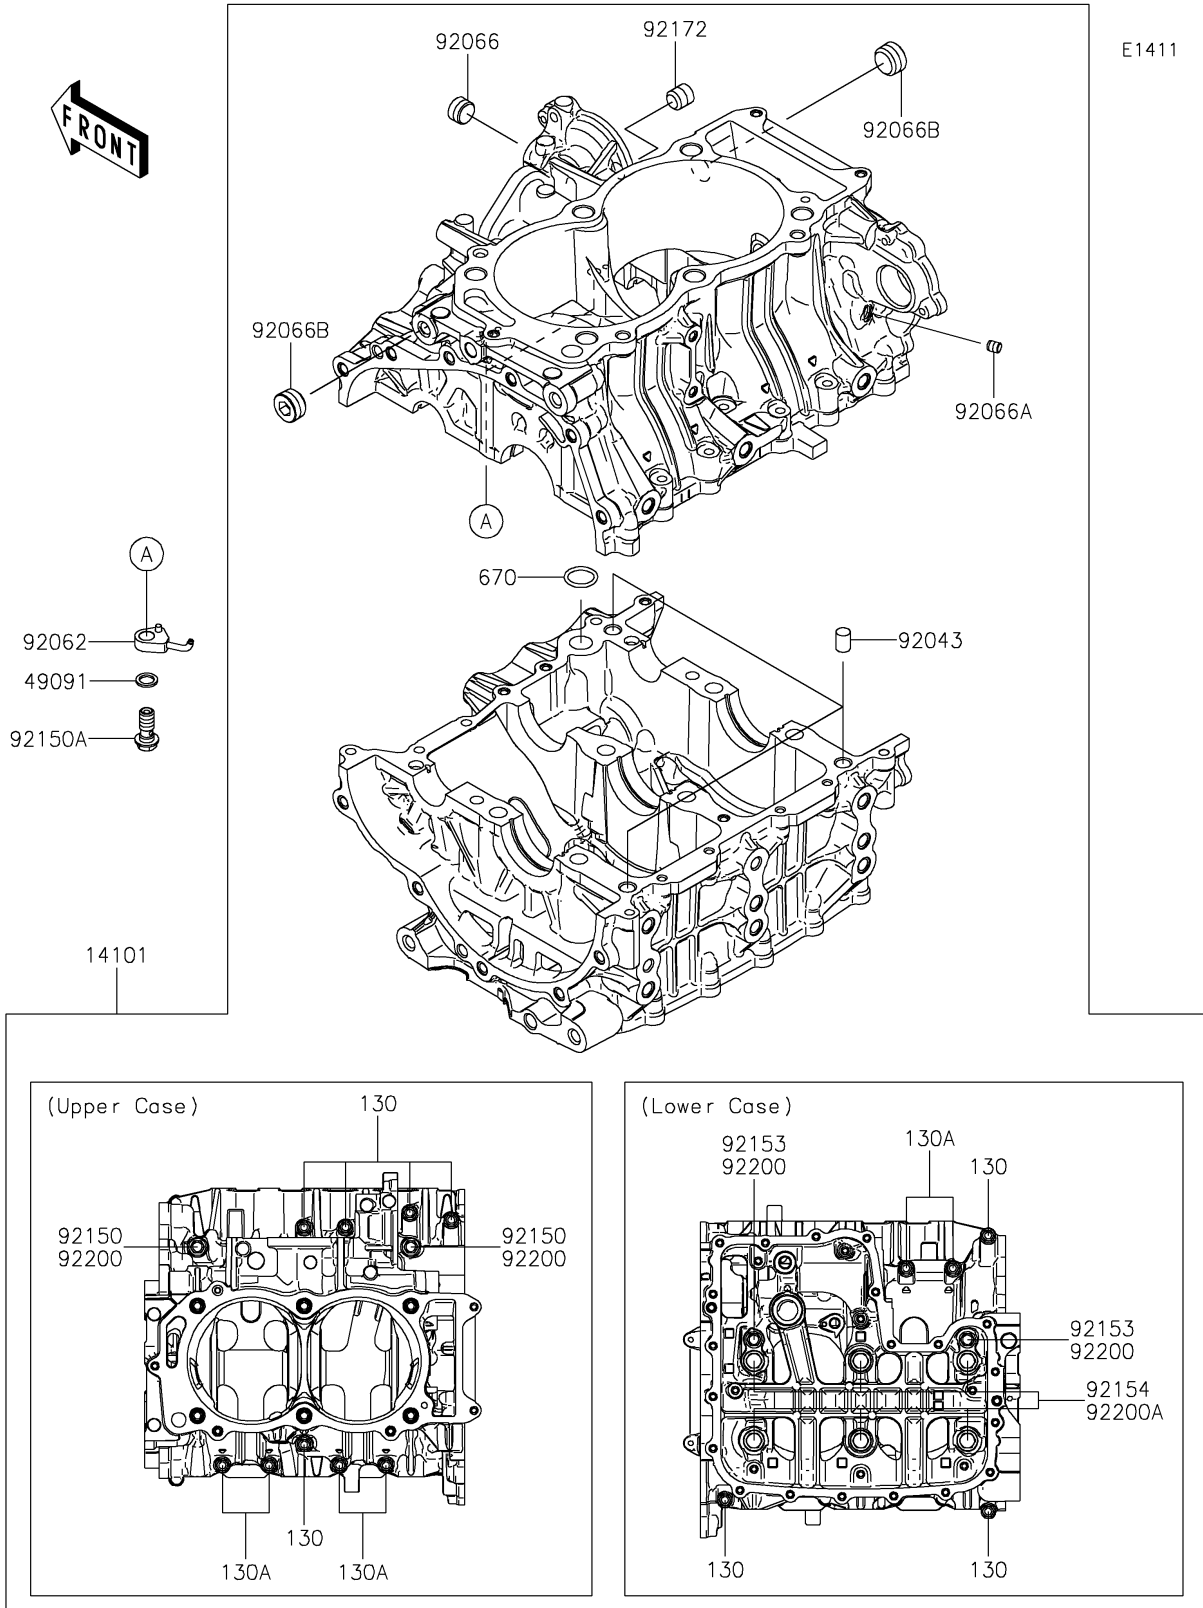

2025 TERYX® KRX4™ 1000 LIFTED EDITION PARTS DIAGRAM

Crankcase

2025 TERYX® KRX4™ 1000 LIFTED EDITION PARTS LIST

Crankcase

ITEM NAME	PART NUMBER	QUANTITY
SET-CRANKCASE (Ref # 14101)	14101-0043	1
WASHER-SEAL,10.1X14.5X1.5 (Ref # 49091)	49091-0001	2
PIN,10X14 (Ref # 92043)	92043-1506	3
NOZZLE,OIL JET (Ref # 92062)	92062-0566	2
PLUG (Ref # 92066)	92066-0836	1
PLUG,OIL LINE,7.2X8 (Ref # 92066A)	92066-1012	1
PLUG (Ref # 92066B)	92066-3779	2
BOLT,8X70 (Ref # 92150)	92150-1483	2
BOLT,BANJO,10X23 (Ref # 92150A)	92150-1641	2
BOLT,FLANGED,8X90 (Ref # 92153)	92153-1632	2
BOLT (Ref # 92154)	92154-3912	6
SCREW (Ref # 92172)	92172-1266	1
WASHER,8.2X16X1.6 (Ref # 92200)	92200-0047	4
WASHER,11.5X20.5X3.2 (Ref # 92200A)	92200-0727	6
BOLT-FLANGED,6X55 (Ref # 130)	130CA0655	8
BOLT-FLANGED,6X45 (Ref # 130A)	130CB0645	6
O RING,18MM (Ref # 670)	670D2018	1