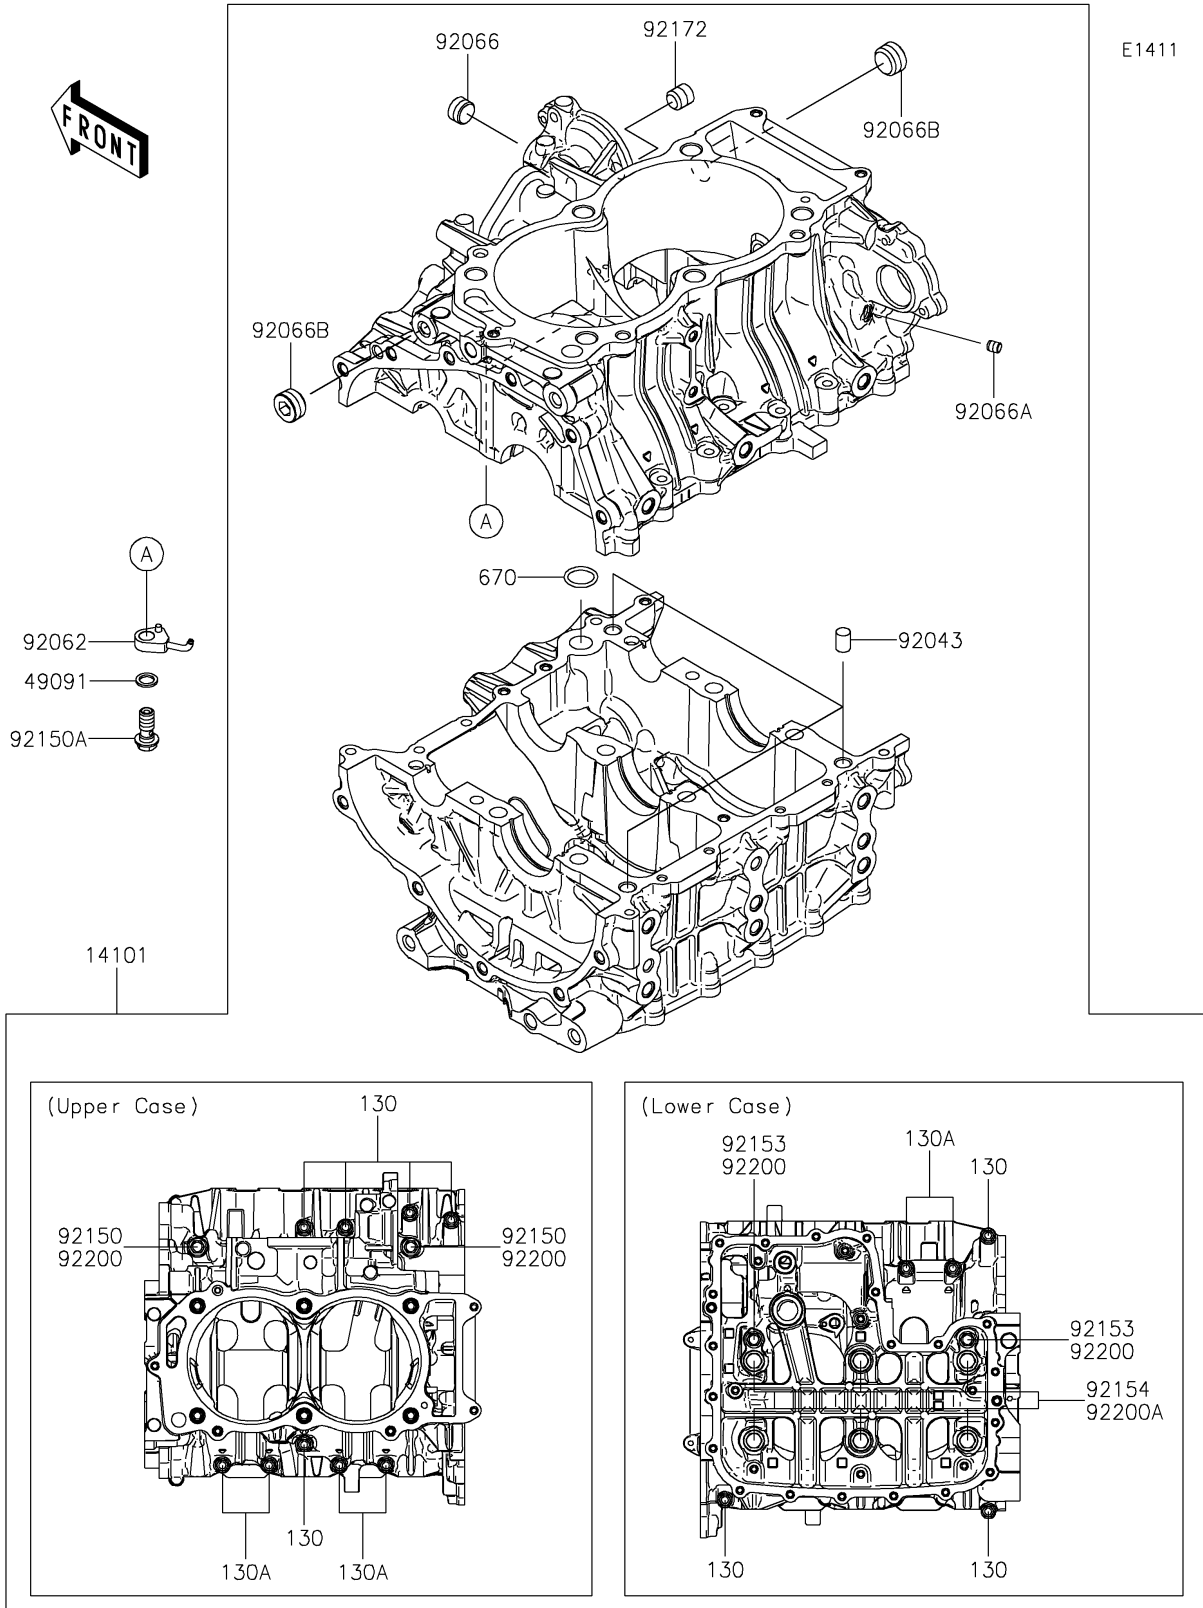

2025 Teryx KRX4 1000 Lifted Edition PARTS DIAGRAM

Crankcase

2025 Teryx KRX4 1000 Lifted Edition PARTS LIST

Crankcase

ITEM NAME	PART NUMBER	QUANTITY
SET-CRANKCASE (Ref # 14101)	14101-0043	1
WASHER-SEAL,10.1X14.5X1.5 (Ref # 49091)	49091-0001	2
PIN,10X14 (Ref # 92043)	92043-1506	3
NOZZLE,OIL JET (Ref # 92062)	92062-0566	2
PLUG (Ref # 92066)	92066-0836	1
PLUG,OIL LINE,7.2X8 (Ref # 92066A)	92066-1012	1
PLUG (Ref # 92066B)	92066-3779	2
BOLT,8X70 (Ref # 92150)	92150-1483	2
BOLT,BANJO,10X23 (Ref # 92150A)	92150-1641	2
BOLT,FLANGED,8X90 (Ref # 92153)	92153-1632	2
BOLT (Ref # 92154)	92154-3912	6
SCREW (Ref # 92172)	92172-1266	1
WASHER,8.2X16X1.6 (Ref # 92200)	92200-0047	4
WASHER,11.5X20.5X3.2 (Ref # 92200A)	92200-0727	6
BOLT-FLANGED,6X55 (Ref # 130)	130CA0655	8
BOLT-FLANGED,6X45 (Ref # 130A)	130CB0645	6
O RING,18MM (Ref # 670)	670D2018	1